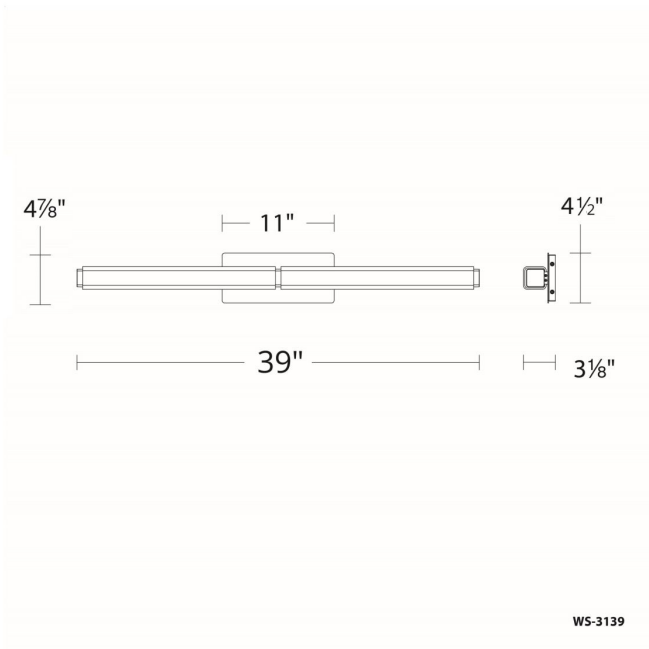

AVAILABLE FINISHES:

PRODUCT DESCRIPTION

What's in right now? Just some of the most powerful LEDs in the industry, along with mouth-blown etched opal glass and expertly crafted hardware. With its wide variety of sizes and luminaire options, slips into transitional, contemporary and urban industrial decor plans with ease.

FEATURES

- 277V option available for special order.
- ACLED driverless technology
- Mouth-blown opal glass diffuser
- Built in color temperature adjustability. Switch from 2700K/3000K/3500K
- 0-10V dimming option available (special order), unit dimensions: 3.4" x 1.2" x 0.5"
- Option to pre-select color temperature or adjust in the field

SPECIFICATIONS

Rated Life	50,000 Hours
Standards	ETL, cETL, Damp Location Listed, Title 24 JA8: 2019 Compliant
Input	120 VAC, 50/60Hz
Dimming	ELV
Mounting	Can be mounted on wall in all orientations
Color Temp	3500K, 3000K, 2700K
CRI	90
Construction	Aluminum hardware, mouth-blown opal glass diffuser

REPLACEMENT PARTS

- Glass

WS-3139

Model & Size	Color Temp	Finish	LED Watts	LED Lumens	Delivered Lumens	
39"	2700K	BN	Brushed Nickel	66.2W	5574	4364
	2700K	BR	Brushed Brass	66.2W	5574	4364
	2700K	BZ	Bronze	66.2W	5574	4364
	2700K	CH	Chrome	66.2W	5574	4364
	3500K	BN	Brushed Nickel	66.2W	5574	4364
	3500K	BR	Brushed Brass	66.2W	5574	4364
	3500K	BZ	Bronze	66.2W	5574	4364
	3500K	CH	Chrome	66.2W	5574	4364
	3000K	BN	Brushed Nickel	66.2W	5574	4364
	3000K	BR	Brushed Brass	66.2W	5574	4364
	3000K	BZ	Bronze	66.2W	5574	4364
	3000K	CH	Chrome	66.2W	5574	4364

•For 277V special order, add an "F" before the finish