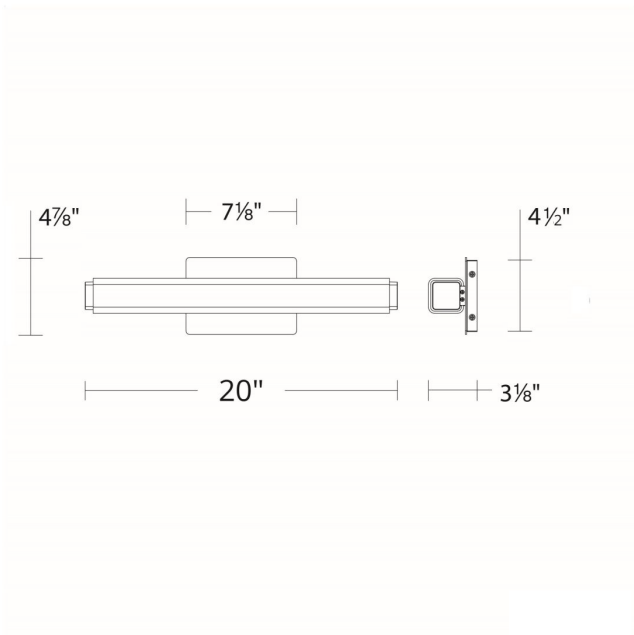

REPLACEMENT PARTS

Glass

Model & Size	Color Temp	Finish	LED Watts	LED Lumens	Delivered Lumens
20"	2700K	BN	33.9W	2849	2139
	2700K	BR	33.9W	2849	2139
	2700K	BZ	33.9W	2849	2139
	2700K	CH	33.9W	2849	2139
	3500K	BN	33.9W	2849	2139
	3500K	BR	33.9W	2849	2139
	3500K	BZ	33.9W	2849	2139
	3500K	CH	33.9W	2849	2139
	3000K	BN	33.9W	2849	2139
	3000K	BR	33.9W	2849	2139
	3000K	BZ	33.9W	2849	2139
	3000K	CH	33.9W	2849	2139

•For 277V special order, add an "F" before the finish