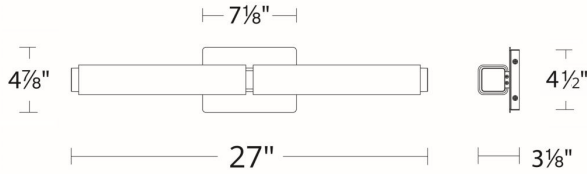

REPLACEMENT PARTS

Glass

Model & Size	Color Temp	Finish	LED Watts	LED Lumens	Delivered Lumens	
27"	2700K	BN	Brushed Nickel	40.6W	3895	2993
	2700K	BR	Brushed Brass	40.6W	3895	2993
	2700K	BZ	Bronze	40.6W	3895	2993
	2700K	CH	Chrome	40.6W	3895	2993
	3500K	BN	Brushed Nickel	40.6W	3895	2993
	3500K	BR	Brushed Brass	40.6W	3895	2993
	3500K	BZ	Bronze	40.6W	3895	2993
	3500K	CH	Chrome	40.6W	3895	2993
	3000K	BN	Brushed Nickel	40.6W	3895	2993
	3000K	BR	Brushed Brass	40.6W	3895	2993
	3000K	BZ	Bronze	40.6W	3895	2993
	3000K	CH	Chrome	40.6W	3895	2993

•For 277V special order, add an "F" before the finish