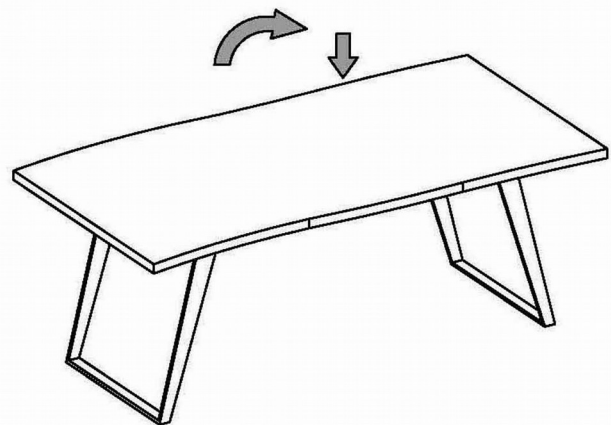

BCE article number : 78782

Assembly Instruction

Required Tool :

10 Min.

A x 8

B x 8

C x 8

D x 1

PARTS

Table Top x 1

Leg x 2

Step 1.

Step 2.

Step 3.

Care Instructions

wipe with a soft, dry cloth. To protect finish, avoid the use of chemicals and household cleaners. Any liquid spilled onto the table should be cleaned up immediately with a damp cloth.