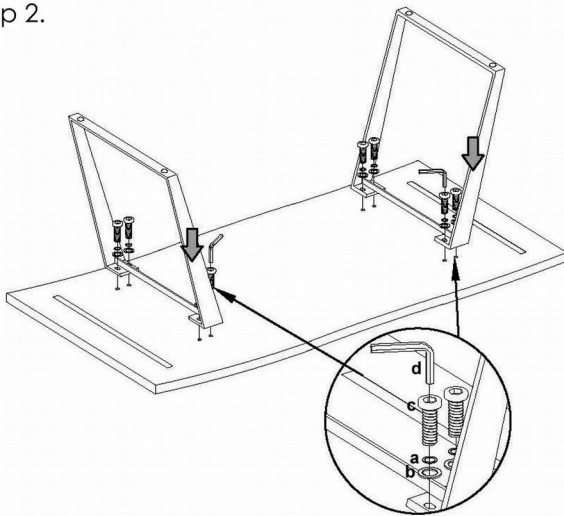

BCE article number : 78782

Assembly Instruction

Required Tool :

10 Min.

A x 8

B x 8

C x 8

D x 1

PARTS

Table Top x 1

Leg x 2

Step 1.

Step 2.

Step 3.

Care Instructions

wipe with a soft, dry cloth. To protect finish, avoid the use of chemicals and household cleaners. Any liquid spilled onto the table should be cleaned up immediately with a damp cloth.