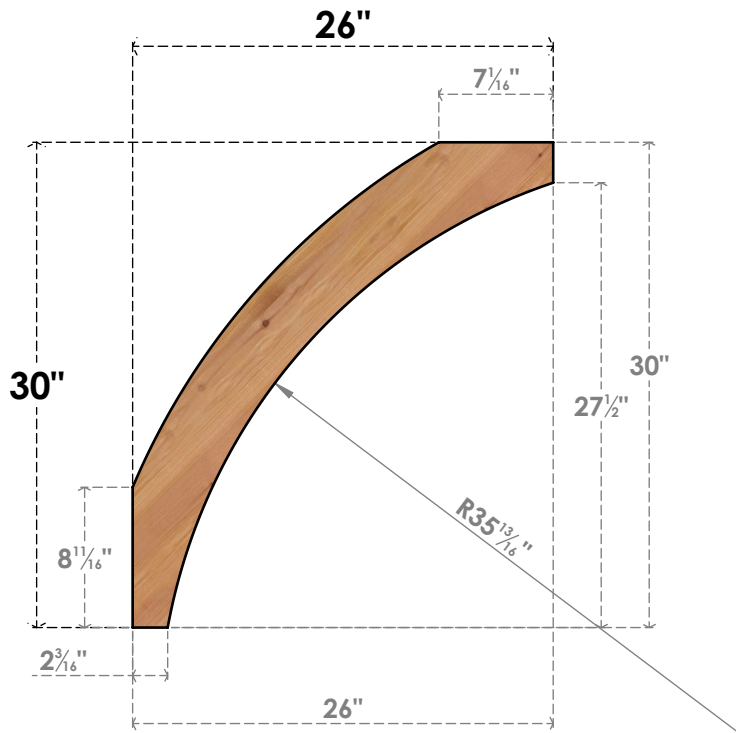

BRC06X26X30THR00SWR

5 1/2"W X 26"D X 30"H THORTON SMOOTH BRACE, WESTERN RED CEDAR

SIDE

FRONT

EKENA MILLWORK
 2300 WEST MAIN ST.
 CLARKSVILLE, TX 75426
 TOLL FREE: 866-607-0453
 WWW.EKENAMILLWORK.COM

NOTES

1. INSTALLATION TO BE COMPLETED IN ACCORDANCE WITH MANUFACTURER'S SPECIFICATIONS.
2. DRAWING MAY NOT BE TO SCALE
3. THIS DRAWING IS INTENDED FOR DESIGN AND PLANNING PURPOSES ONLY.
4. ALL INFORMATION CONTAINED HEREIN WAS CURRENT AT THE TIME OF DEVELOPMENT BUT MUST BE REVIEWED AND APPROVED BY THE PRODUCT MANUFACTURER TO BE CONSIDERED ACCURATE.
5. PRODUCTS ARE NOT KILN DRIED. THIS ITEM IS UNIQUE AND WILL CONTAIN THE NATURAL VARIATIONS THAT THE WOOD SPECIES OFFERS. THIS MAY RESULT IN VARIATIONS UP TO 1/4"