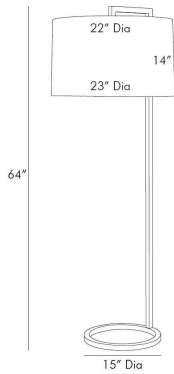

ARTERIOS

BELDEN FLOOR LAMP

79171-956

H: 64 IN, Dia: 23.00 IN

Bronze

Simple and sophisticated this sleek floor lamp provides ample light without taking up much space. Its slender steel frame finished in bronze gives way to an open circular base and is paired with an off-white linen drum shade with white cottonlining. Full-range dimmer.

APPEARANCE

Material	Steel, Linen, Cotton
Finish	Bronze, Off-White, White
Top Coat/Sealant	No

DIMENSIONS

Body	H: 64 IN, Dia: 15.00 IN
Foot Print	Dia: 15.00 IN
Shade Bottom	Dia: 23.00 IN
Shade Side	H: 14 IN
Shade Top	Dia: 22.00 IN
Harp Size	N/A IN

WIRING

Rating	Indoor Only
Tilt Test	10 Degrees - AU
Cord	12 FT, Back of Lamp Base, Clear/Silver, SPT-2
Socket	1, Type A - E26
Switch	On Line- Foot Switch, Full Range Dimmer
Maximum Watt	100
Voltage	110-120 V

CERTIFICATIONS

Certifications	Mexico, United States, Canada
----------------	-------------------------------

COMPLIANCY

UL/ETL	Yes
RoHS	Yes

SHIPPING

Product Weight	14 lbs
Gross Weight 1	16.28 lbs
Gross Weight 2	4 lbs
Shipping Box 1	H: 18.6 IN, L: 65.8 IN, W: 3.5 IN
Shipping Box 2	H: 14 IN, L: 23 IN, W: 23 IN