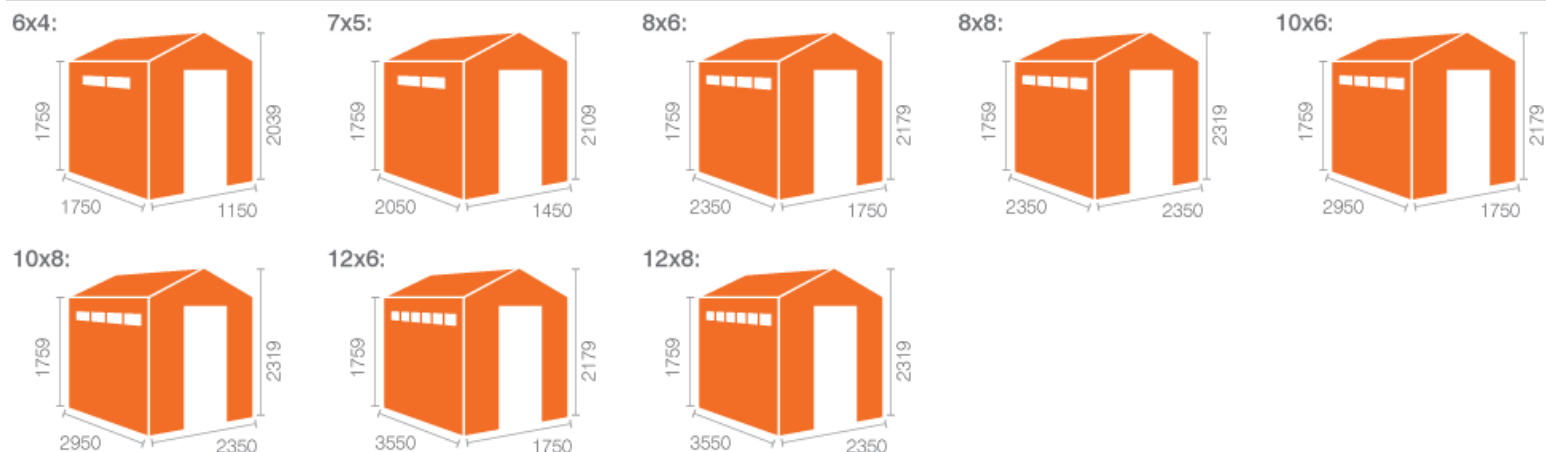

Tiger Security Apex Shed - Technical Data Sheet

- Well Braced Single Access Door
- Superior Grade 12mm Finish Shiplap Cladding
- 28x44mm Finish Rounded Four Corner Framing
- Security Slit Windows (Can Go Either Side)
- **FREE** High Security Locking Protection Bar

Building Dimension	Length	Width	Base Size	Internal Size	External Ridge	External Eaves	Internal Ridge	Internal Eaves	Ext. Size exc. Roof	Ext. Size inc. Roof	No. of Windows	Weight
6x4 Tiger Security Apex	1750mm	1150mm	1750mm x 1150mm	1662mm x 1062mm	2039mm	1759mm	1927mm	1703mm	1774mm x 1174mm	1874mm x 1334mm	2	131kgs
7x5 Tiger Security Apex	2050mm	1450mm	2050mm x 1450mm	1962mm x 1362mm	2109mm	1759mm	1997mm	1703mm	2074mm x 1474mm	2174mm x 1634mm	2	161kgs
8x6 Tiger Security Apex	2350mm	1750mm	2350mm x 1750mm	2262mm x 1662mm	2179mm	1759mm	2067mm	1703mm	2374mm x 1774mm	2474mm x 1934mm	4	198kgs
8x8 Tiger Security Apex	2350mm	2350mm	2350mm x 2350mm	2262mm x 2262mm	2319mm	1759mm	2207mm	1703mm	2374mm x 2374mm	2474mm x 2534mm	4	243kgs
10x6 Tiger Security Apex	2950mm	1750mm	2950mm x 1750mm	2862mm x 1662mm	2179mm	1759mm	2067mm	1703mm	2974mm x 1774mm	3074mm x 1934mm	4	236kgs
10x8 Tiger Security Apex	2950mm	2350mm	2950mm x 2350mm	2862mm x 2262mm	2319mm	1759mm	2207mm	1703mm	2974mm x 2374mm	3074mm x 2534mm	4	290kgs
12x6 Tiger Security Apex	3550mm	1750mm	3550mm x 1750mm	3462mm x 1662mm	2179mm	1759mm	2067mm	1703mm	3574mm x 1774mm	3674mm x 1934mm	6	272kgs
12x8 Tiger Security Apex	3550mm	2350mm	3550mm x 2350mm	3462mm x 2262mm	2319mm	1759mm	2207mm	1703mm	3574mm x 2374mm	3674mm x 2534mm	6	333kgs