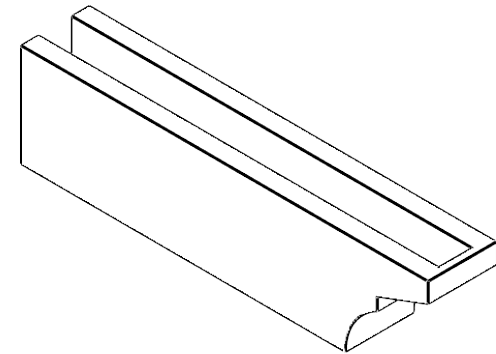

# ITEM NUMBER: RFTURO040X06000X24000X006MON00RCPR

4"W X 6"H X 24"L TIMBERTHANE ROUGH CEDAR MONTEREY FAUX WOOD OPEN RAFTER TAIL, 6"L END, PRIMED TAN

**SIDE PROFILE**

**FRONT PROFILE**

**ISOMETRIC**

GENERATED DATE : 03/02/2023

EKENA MILLWORK  
2300 WEST MAIN ST.  
CLARKSVILLE, TX 75426  
TOLL FREE: 866-607-0453  
WWW.EKENAMILLWORK.COM

NOTES

1. INSTALLATION TO BE COMPLETED IN ACCORDANCE WITH MANUFACTURER'S SPECIFICATIONS.
2. DRAWING MAY NOT BE TO SCALE
3. THIS DRAWING IS INTENDED FOR DESIGN AND PLANNING PURPOSES ONLY.
4. ALL INFORMATION CONTAINED HEREIN WAS CURRENT AT THE TIME OF DEVELOPMENT BUT MUST BE REVIEWED AND APPROVED BY THE PRODUCT MANUFACTURER TO BE CONSIDERED ACCURATE.
5. TIMBERTHANE ARCHITECTURAL PRODUCTS ARE MADE FROM HIGH DENSITY URETHANE AND COME FACTORY PRIMED