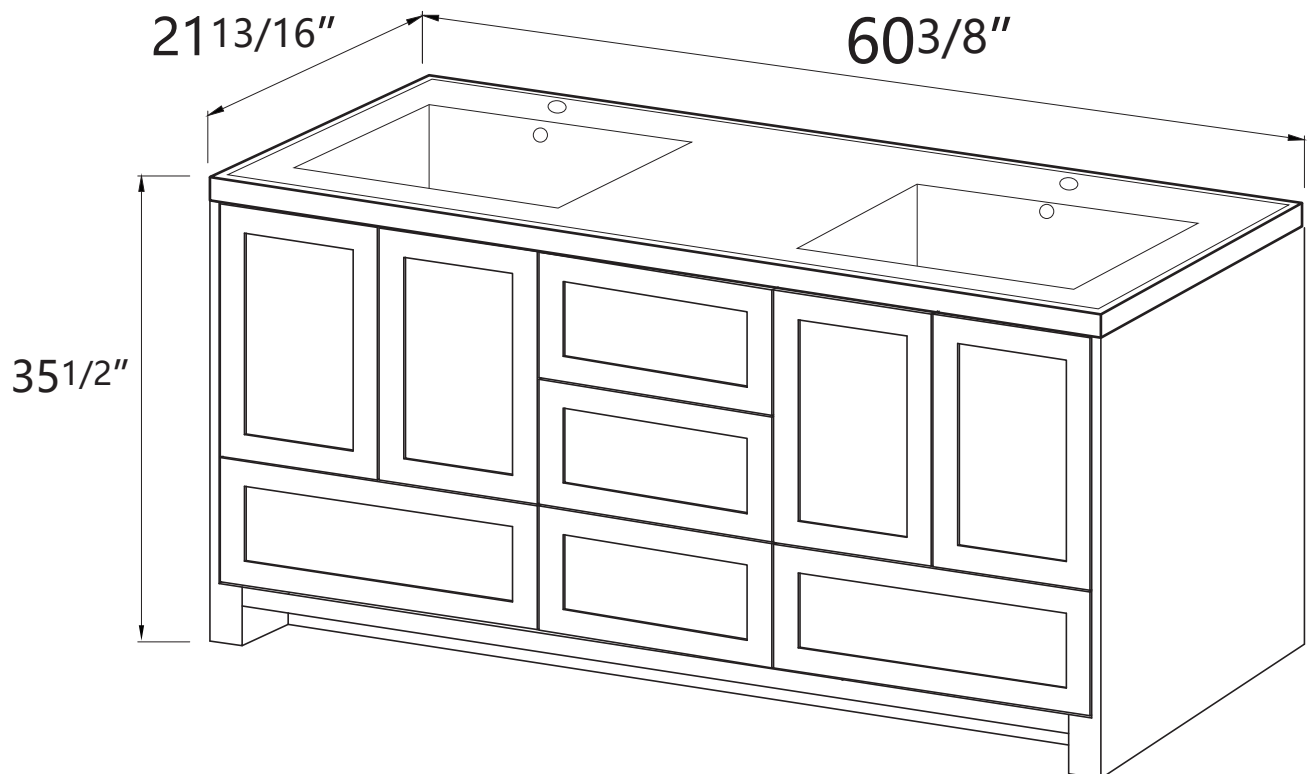

DIMENSION DETAILS

BATHROOM VANITY

60"

COUNTERTOP SIZE

VANITY SIZE