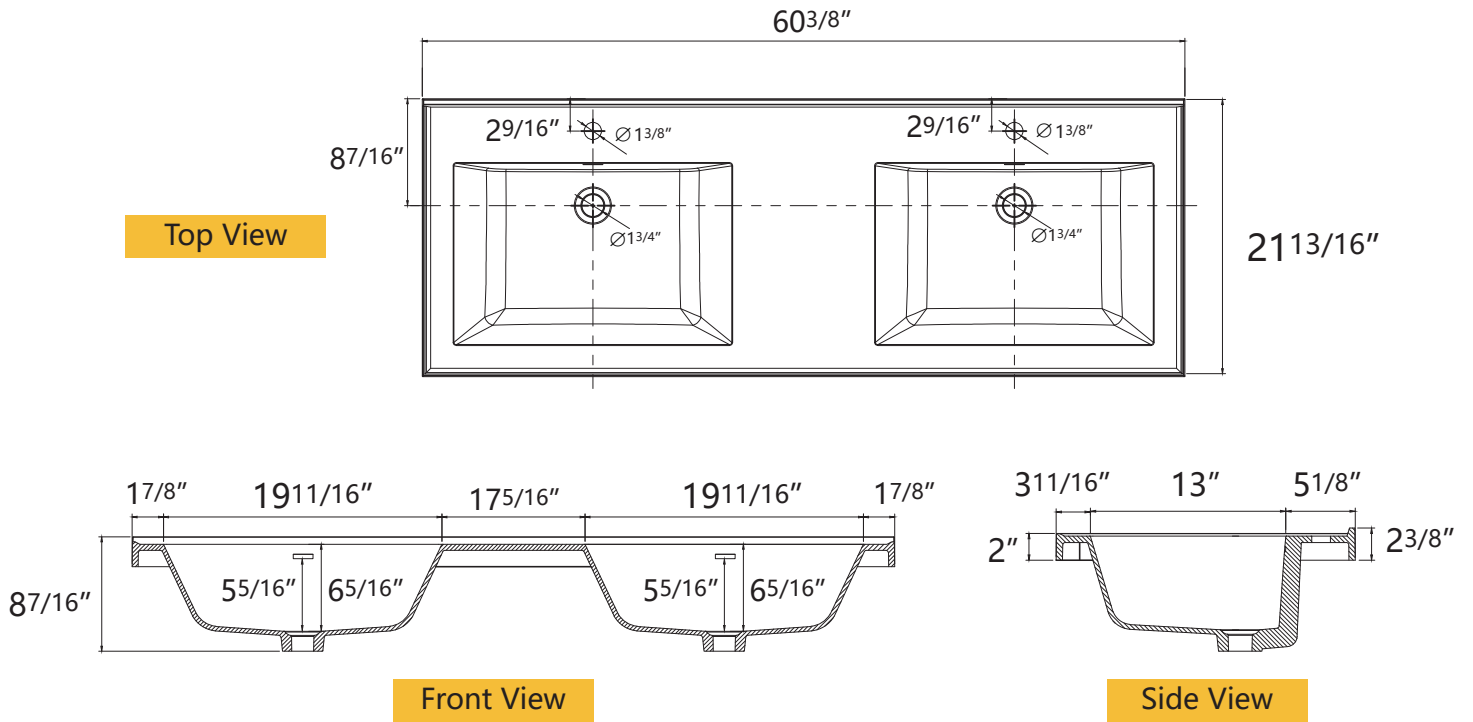

DIMENSION DETAILS

BATHROOM VANITY

60"

COUNTERTOP SIZE

VANITY SIZE