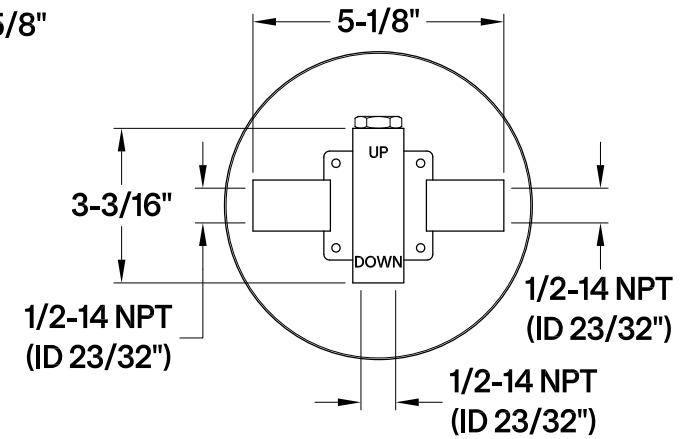

## Single Handle Pressure Balanced Tub & Shower Faucet, Tub Only