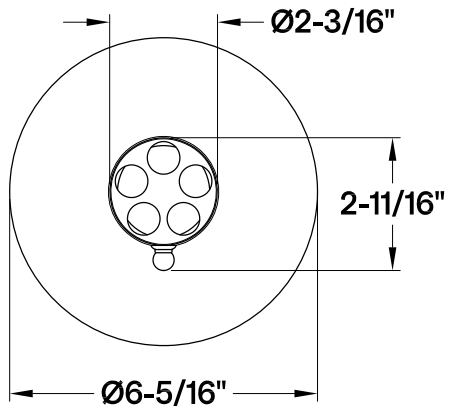

## Single Handle Pressure Balanced Tub & Shower Faucet, Tub Only