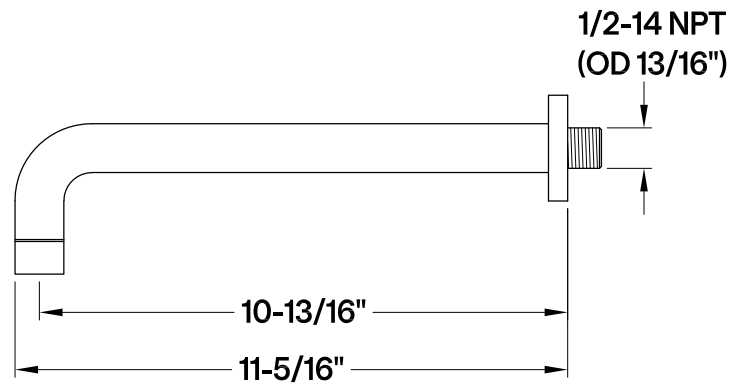

## Single Handle Pressure Balanced Tub & Shower Faucet, Tub Only