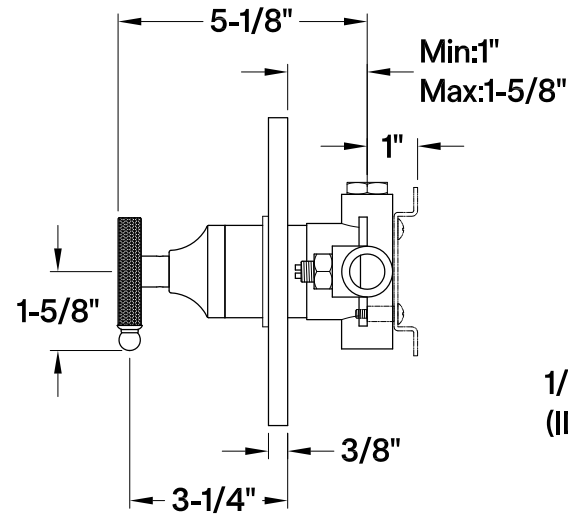

## Single Handle Pressure Balanced Tub & Shower Faucet, Tub Only