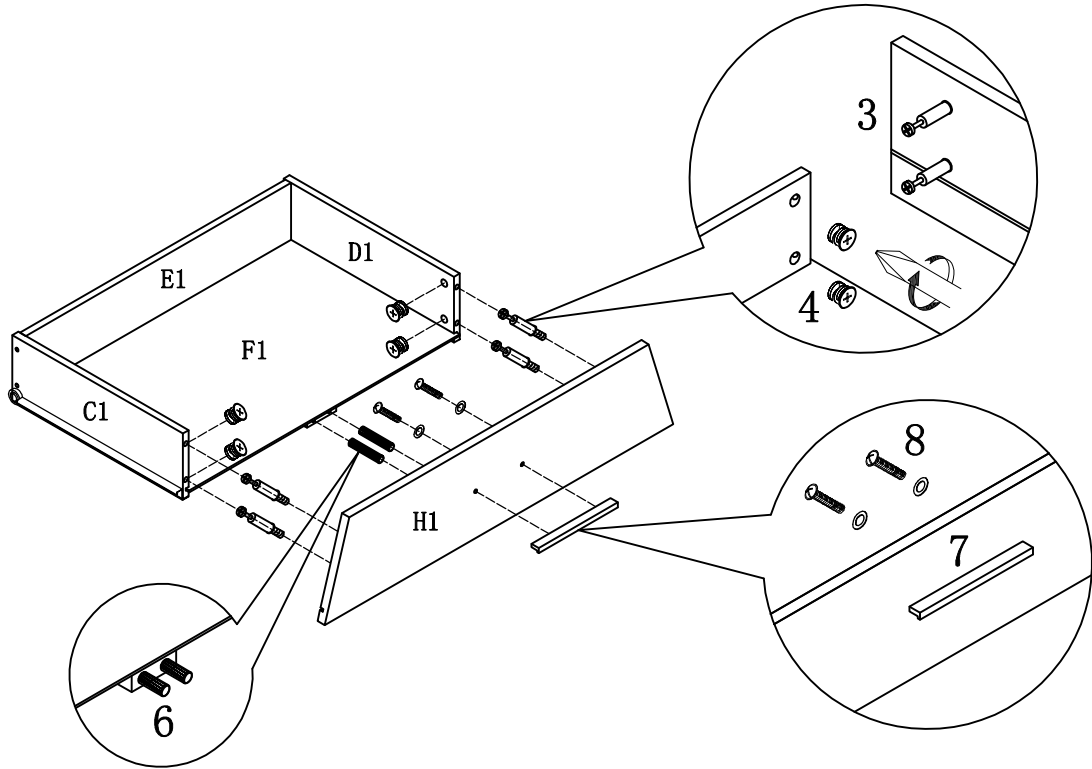

ITEM:721110

HARDWARE IDENTIFICATION

1	LARGE CAMBOLT	L=29mm		39pcs
2	LARGE CAMLOCK	ø15mm		39pcs
3	SMALL CAMBOLT	L=20mm		8pcs
4	SAMLL CAMLOCK	ø12mm		8pcs
5	SHORT DOWEL	ø8 × 25mm		36pcs
6	LONG DOWEL	ø6 × 30mm		4pcs
7	HANDLE	96mm		2pcs
8	HANDLE SCREW	ø4x22mm		4pcs
9	FLAT-HEAD SCREW	M6 × 25mm		2pcs
10	LARGE SCREW	ø4x30mm		12pcs
11	EXTRA LARGE SCREW	ø4x45mm		12pcs
12	WOOD SCREW	ø7x48mm		4pcs
13	WASHER	ø8xø16x2mm		4pcs
14	STICKER	ø20mm		10pcs
15	NAIL	Z1016		66pcs
16	GLUE			1pc

ITEM: 721110

ASSEMBLY INSTRUCTIONS

STEP 1

STEP 2

ITEM: 721110

ASSEMBLY INSTRUCTIONS

STEP 3

STEP 4