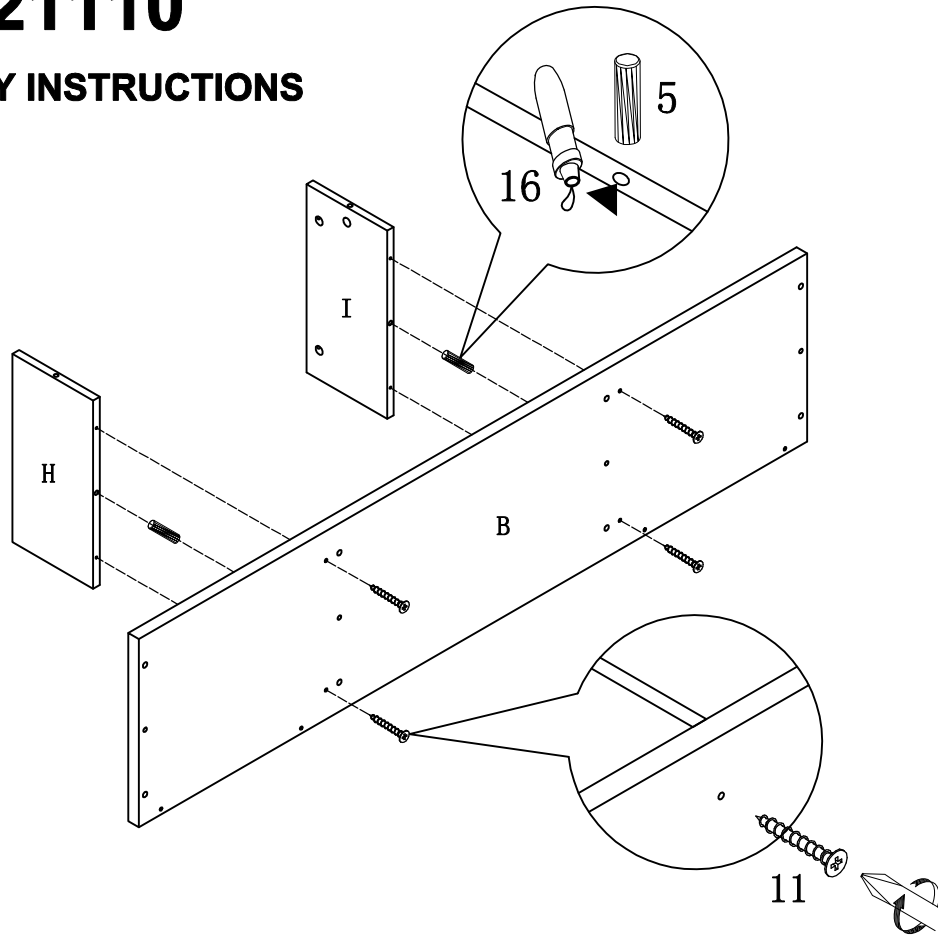

ITEM: 721110

ASSEMBLY INSTRUCTIONS

STEP 9