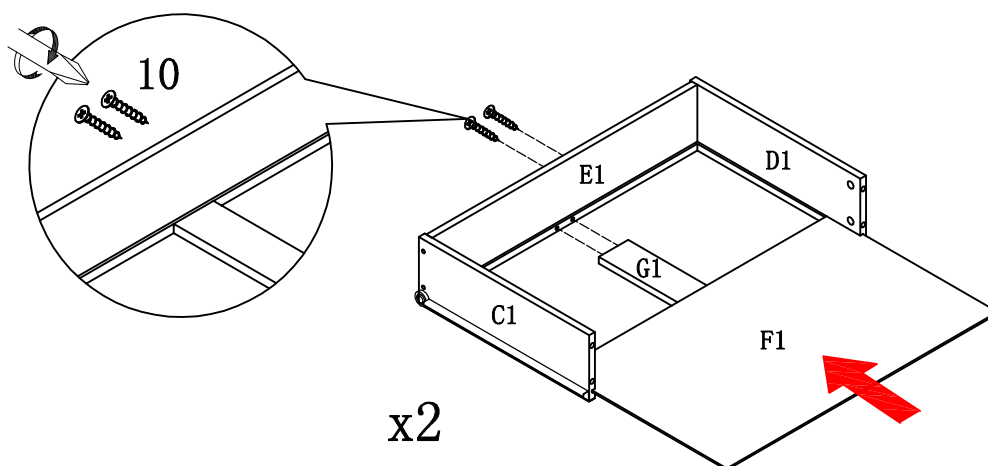

ITEM: 721110

ASSEMBLY INSTRUCTIONS

STEP 1

STEP 2