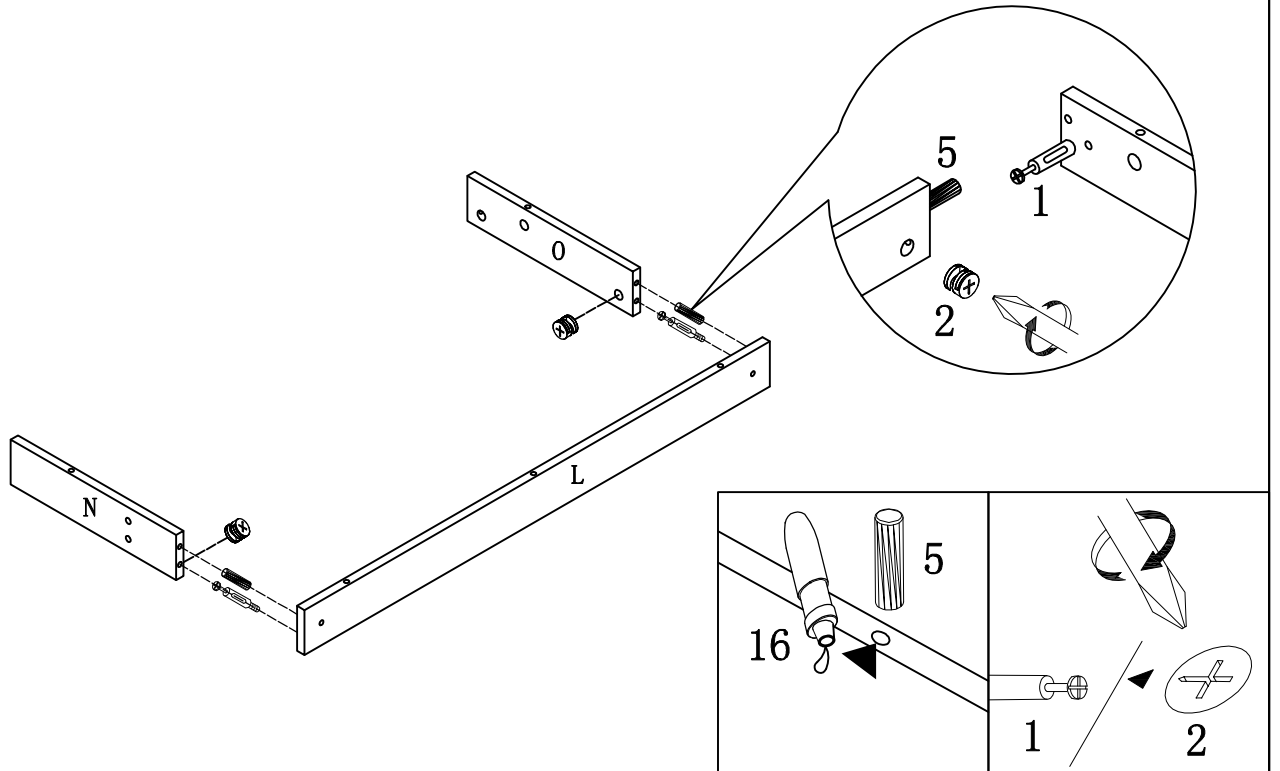

ITEM: 721110

ASSEMBLY INSTRUCTIONS

STEP 5

STEP 6