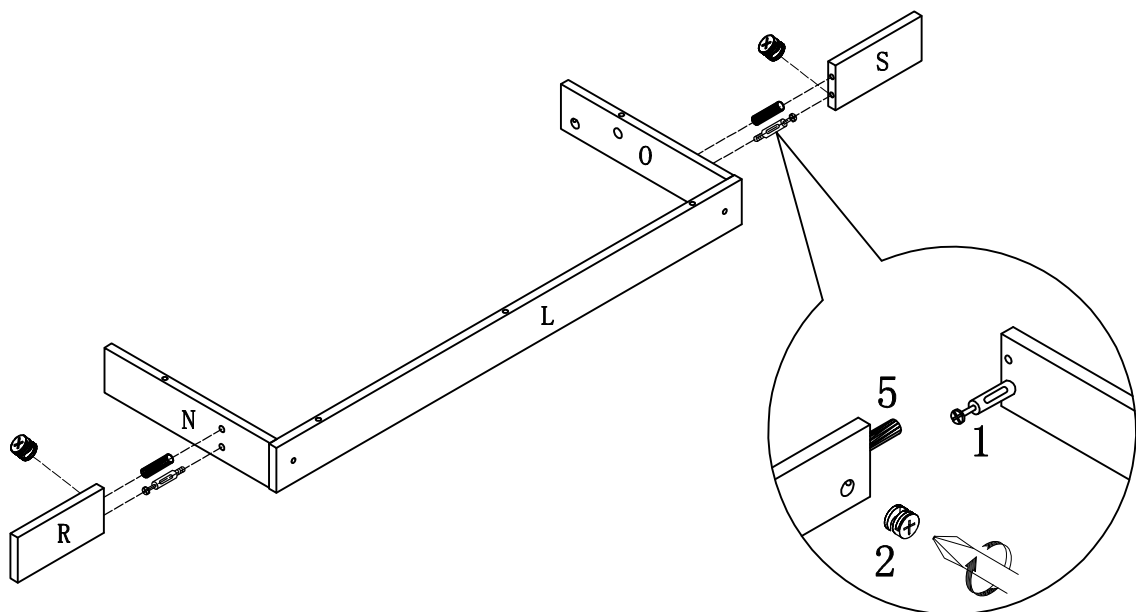

ITEM: 721110

ASSEMBLY INSTRUCTIONS

STEP 5

STEP 6