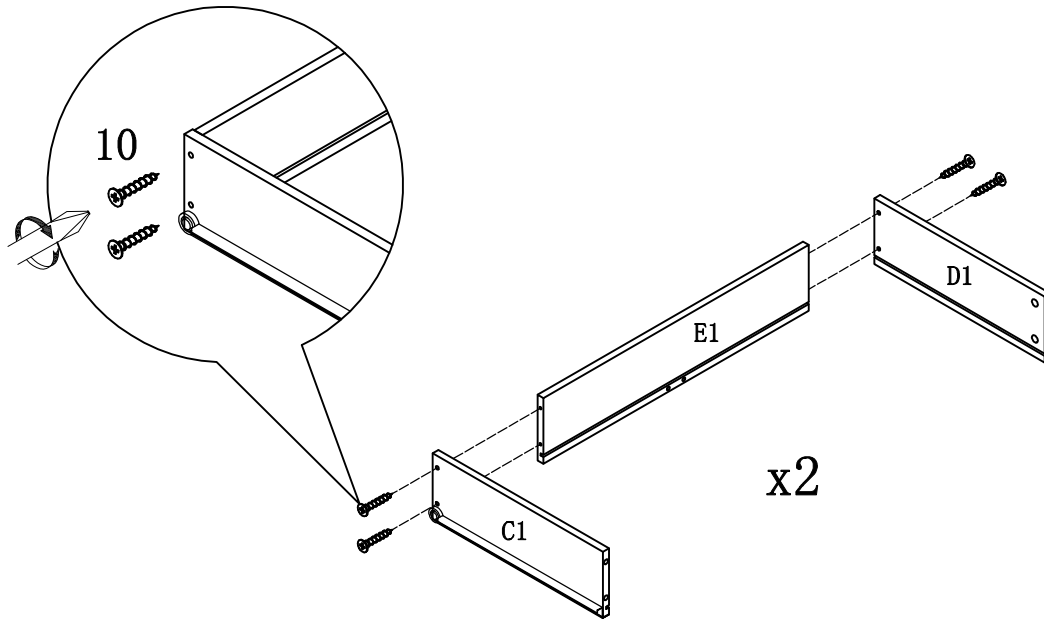

ITEM: 721110

ASSEMBLY INSTRUCTIONS

STEP 1