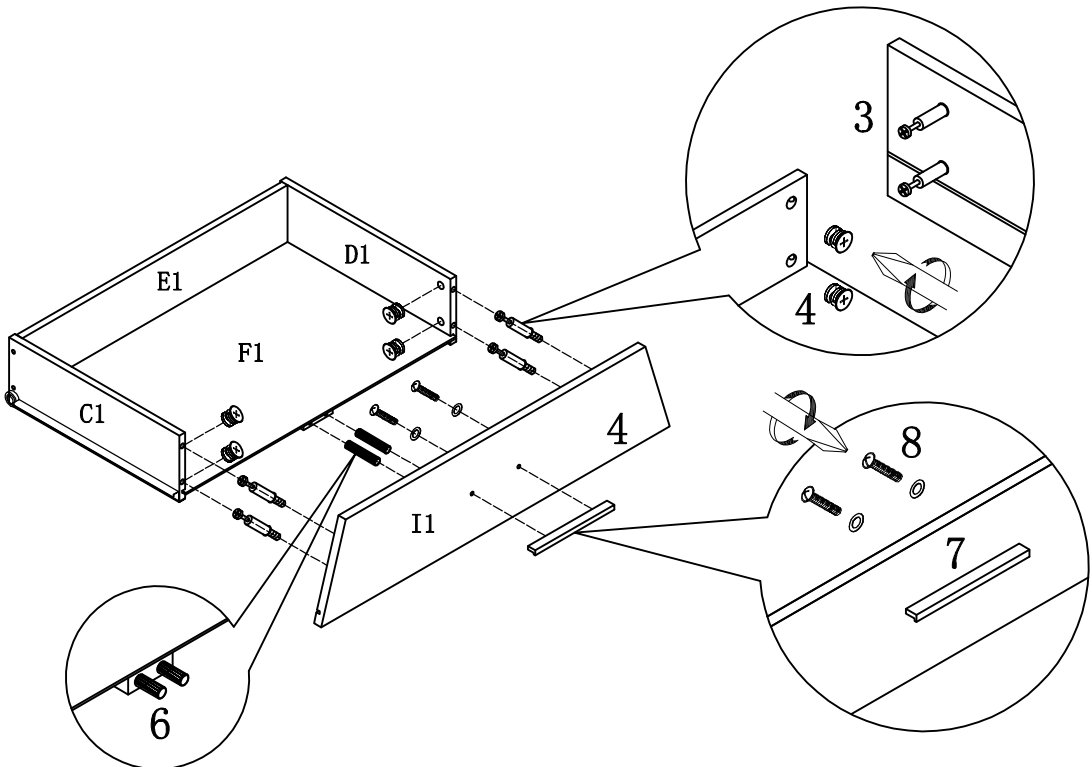

ITEM:721110

HARDWARE IDENTIFICATION

1	LARGE CAMBOLT	L=29mm		39pcs
2	LARGE CAMLOCK	ø15mm		39pcs
3	SMALL CAMBOLT	L=20mm		8pcs
4	SAMLL CAMLOCK	ø12mm		8pcs
5	SHORT DOWEL	ø8 × 25mm		36pcs
6	LONG DOWEL	ø6 × 30mm		4pcs
7	HANDLE	96mm		2pcs
8	HANDLE SCREW	ø4x22mm		4pcs
9	FLAT-HEAD SCREW	M6 × 25mm		2pcs
10	LARGE SCREW	ø4x30mm		12pcs
11	EXTRA LARGE SCREW	ø4x45mm		12pcs
12	WOOD SCREW	ø7x48mm		4pcs
13	WASHER	ø8xø16x2mm		4pcs
14	STICKER	ø20mm		10pcs
15	NAIL	Z1016		66pcs
16	GLUE			1pc

ITEM: 721110

ASSEMBLY INSTRUCTIONS

STEP 1

STEP 2

ITEM: 721110

ASSEMBLY INSTRUCTIONS

STEP 3

STEP 4