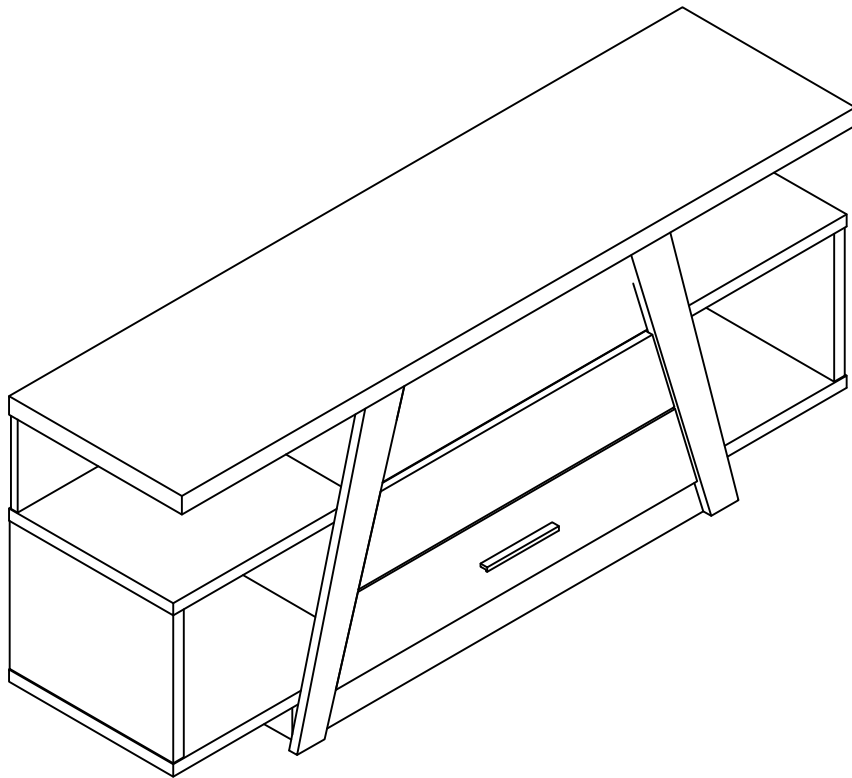

ASSEMBLY INSTRUCTIONS

721110
ITEM: **721110**