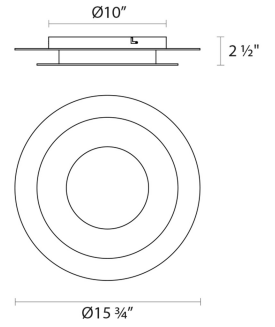

## Dimensions

Height:	2.5"
Width:	15"
Length:	15"
Diameter:	15.75"
Canopy/Backplate/Base:	10"
Shape:	Round
Size:	16"

## Shipping

Carton 1 L x W x H:	19" X 19" X 6"
Carton 1 Gross Weight:	9 LBS