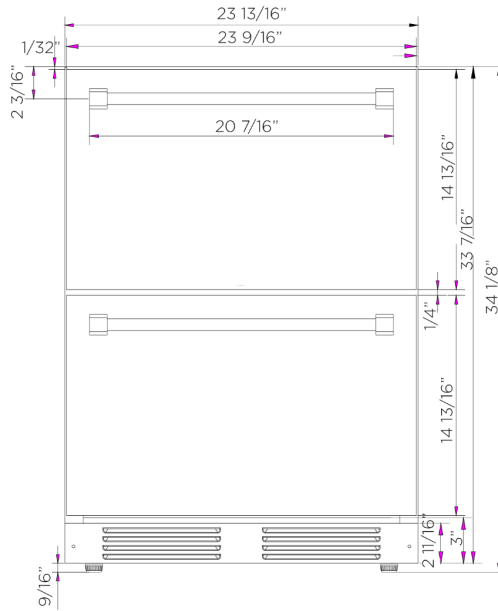

FEATURES

SPECIFICATIONS

FINISH

Stainless Steel

STYLES

Also available in:

- Outdoor
- Panel Ready

FEATURES

- Precise Temperature From 34° F To 50° F
- Easy Operating, Soft Close Drawers
- 5.2 Cu. Ft. Capacity Stores 132 - 12-Oz Cans
- Adjustable Divider Included In Top Drawer
- Rated For Indoor Use
- X-Active Circulation Removes Odors, Circulates Air
- Thermal-Efficient Cabinet
- Quiet 39dBA Operation
- Elegant Tri-Color Illumination
- Energy Star Certified
- 2 Handle Styles Included
- Secure Safety Lock
- Stainless Steel Toe Kick

ELECTRICAL 115V / 60 Hz / 15A

DIMENSIONS

23-13/16" W x 21-13/16" D x 34-1/8" H

SHIPPING WEIGHT 160LBS

CORD LENGTH 6FT

CONTROL TYPE Electronic

12-OZ CANS 132

CAPACITY 5.2 (cu ft)