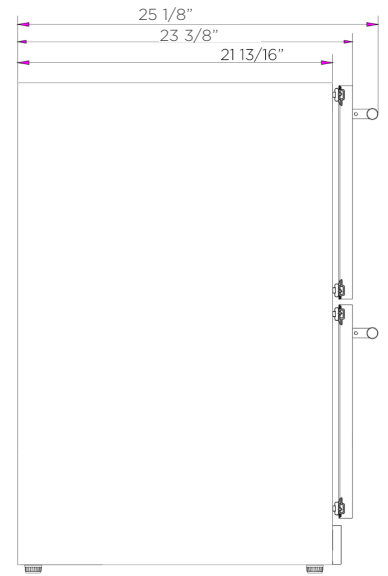

FEATURES

SPECIFICATIONS

FINISH

Stainless Steel

STYLES

Also available in:

- Outdoor
- Panel Ready

FEATURES

- Precise Temperature From 34° F To 50° F
- Easy Operating, Soft Close Drawers
- 5.2 Cu. Ft. Capacity Stores 132 - 12-Oz Cans
- Adjustable Divider Included In Top Drawer
- Rated For Indoor Use
- X-Active Circulation Removes Odors, Circulates Air
- Thermal-Efficient Cabinet
- Quiet 39dBA Operation
- Elegant Tri-Color Illumination
- Energy Star Certified
- 2 Handle Styles Included
- Secure Safety Lock
- Stainless Steel Toe Kick

ELECTRICAL 115V / 60 Hz / 15A

DIMENSIONS

23-13/16" W x 21-13/16" D x 34-1/8" H

SHIPPING WEIGHT 160LBS

CORD LENGTH 6FT

CONTROL TYPE Electronic

12-OZ CANS 132

CAPACITY 5.2 (cu ft)