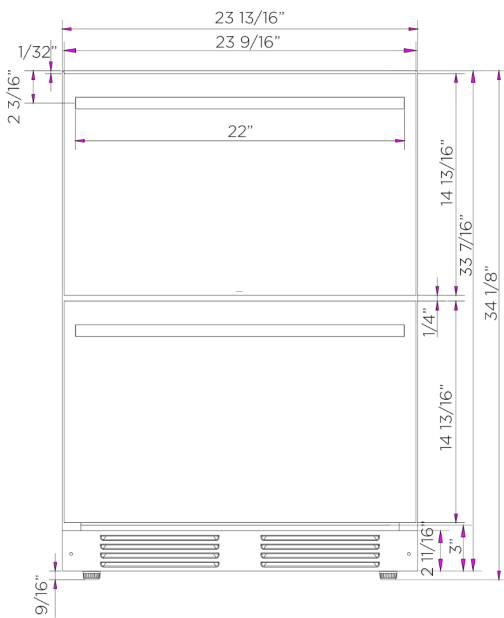

FEATURES

SPECIFICATIONS

FINISH

Stainless Steel

STYLES

Also available in:

- Outdoor
- Panel Ready

FEATURES

- Precise Temperature From 34° F To 50° F
- Easy Operating, Soft Close Drawers
- 5.2 Cu. Ft. Capacity Stores 132 - 12-Oz Cans
- Adjustable Divider Included In Top Drawer
- Rated For Indoor Use
- X-Active Circulation Removes Odors, Circulates Air
- Thermal-Efficient Cabinet
- Quiet 39dBA Operation
- Elegant Tri-Color Illumination
- Energy Star Certified
- 2 Handle Styles Included
- Secure Safety Lock
- Stainless Steel Toe Kick

ELECTRICAL 115V / 60 Hz / 15A

DIMENSIONS

23-13/16" W x 21-13/16" D x 34-1/8" H

SHIPPING WEIGHT 160LBS

CORD LENGTH 6FT

CONTROL TYPE Electronic

12-OZ CANS 132

CAPACITY 5.2 (cu ft)