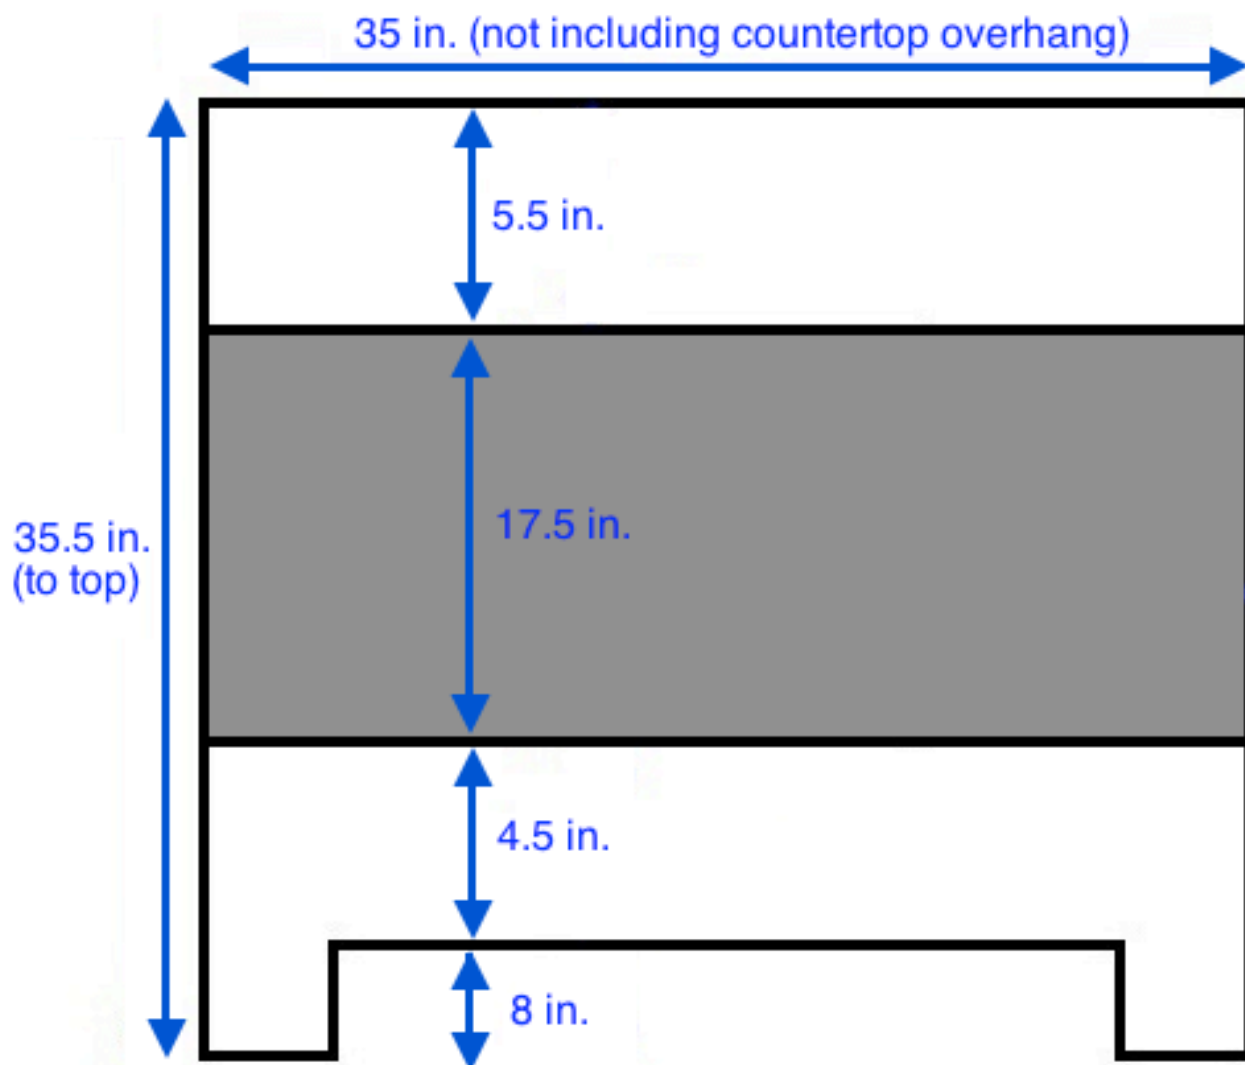

Eleanor 36-inch Vanity Back View

All measurements are approximate and rounded to the nearest quarter inch. Please allow for a slight margin of error.