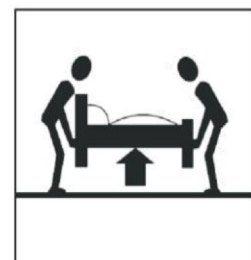

No Non	PART LIST LISTE DES PIÈCES		
Label Étiquette	Description Description	Picture Photo	QTY QTÉ
A	Ottoman Ottomane		1 pc
B	Leg Jambes		4 pcs

No Non	HARDWARE LIST LISTE DE MATÉRIEL		
Label Étiquette	Description Description	Picture Photo	QTY QTÉ
1	HANDLE SCREW M6 VIS DE POIGNÉE M6		12 pcs
2	Allen Wrench Clé Allen (M4x75mm x32mm)		1 pc

Read this instruction carefully. Remove all wrapping material, staples and straps from the carton. See hardware and furniture part list for guidance. Be sure you have all wooden furniture parts on a clean and flat surface, such as carpet or rug, to prevent from being scratched.

Lisez attentivement ces instructions. Retirez tous les matériaux d'emballage, les agrafes et les sangles du carton. Consultez la liste des pièces de quincaillerie et de mobilier pour vous guider. Veillez à placer toutes les pièces du meuble en bois sur une surface propre et plane, telle qu'une moquette ou un tapis, afin d'éviter qu'elles ne se rayent.

1. **CAUTION :**
   ATTENTION :
1. Do not Full Tighten the nut or screw until all ready to assemble.
  2. Do not Over Tighten the nut or screw to avoid causing damages to the thread.
  3. Keep all hardware part out reach of children.

1. Ne pas serrer complètement l'écrou ou la vis avant d'être prêt à assembler.
2. Ne pas trop serrer l'écrou ou la vis pour éviter d'endommager le filetage.
3. Garder toutes les pièces de quincaillerie hors de portée des enfants.