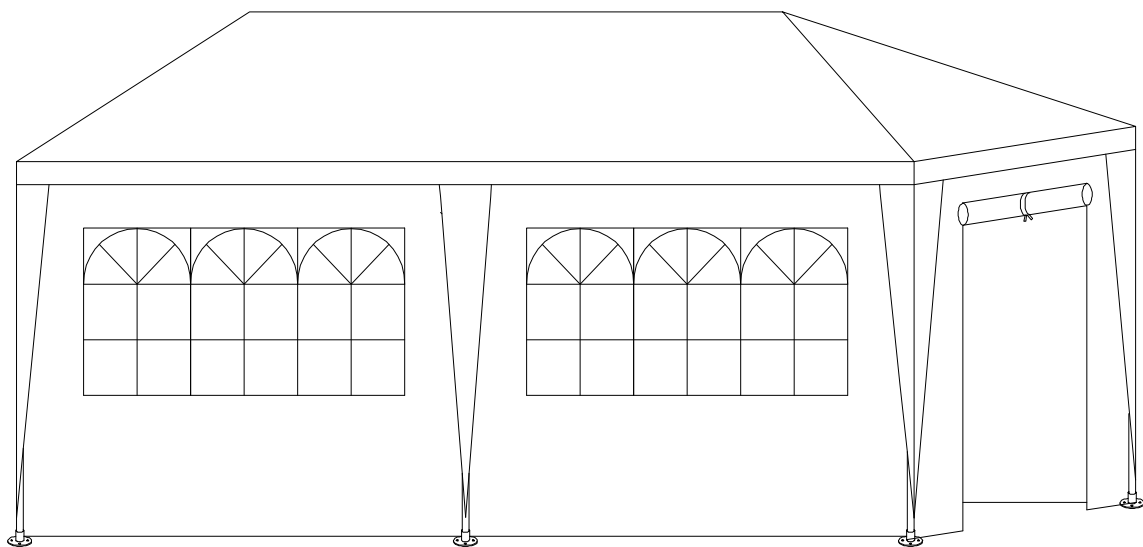

GARDEN VIDA

Gazebo With Sides (3x6m)

ASSEMBLY INSTRUCTIONS

SKU

333747 - 750

3 X 6 M

- | | | | | | | |
|---|--|------|--|------|--|-----|
| ① | | X 4 | | X 4 | | X 2 |
| ② | | X 8 | | | | |
| ③ | | X 12 | | X 2 | | X 6 |
| ④ | | X 6 | | X 4 | | X 1 |
| ⑤ | | X 6 | | X 12 | | X 6 |
| ⑥ | | X 6 | | | | |
| ⑦ | | X 2 | | | | |
| ⑧ | | X 4 | | | | |
| ⑨ | | X 2 | | | | |
| ⑩ | | X 1 | | | | |