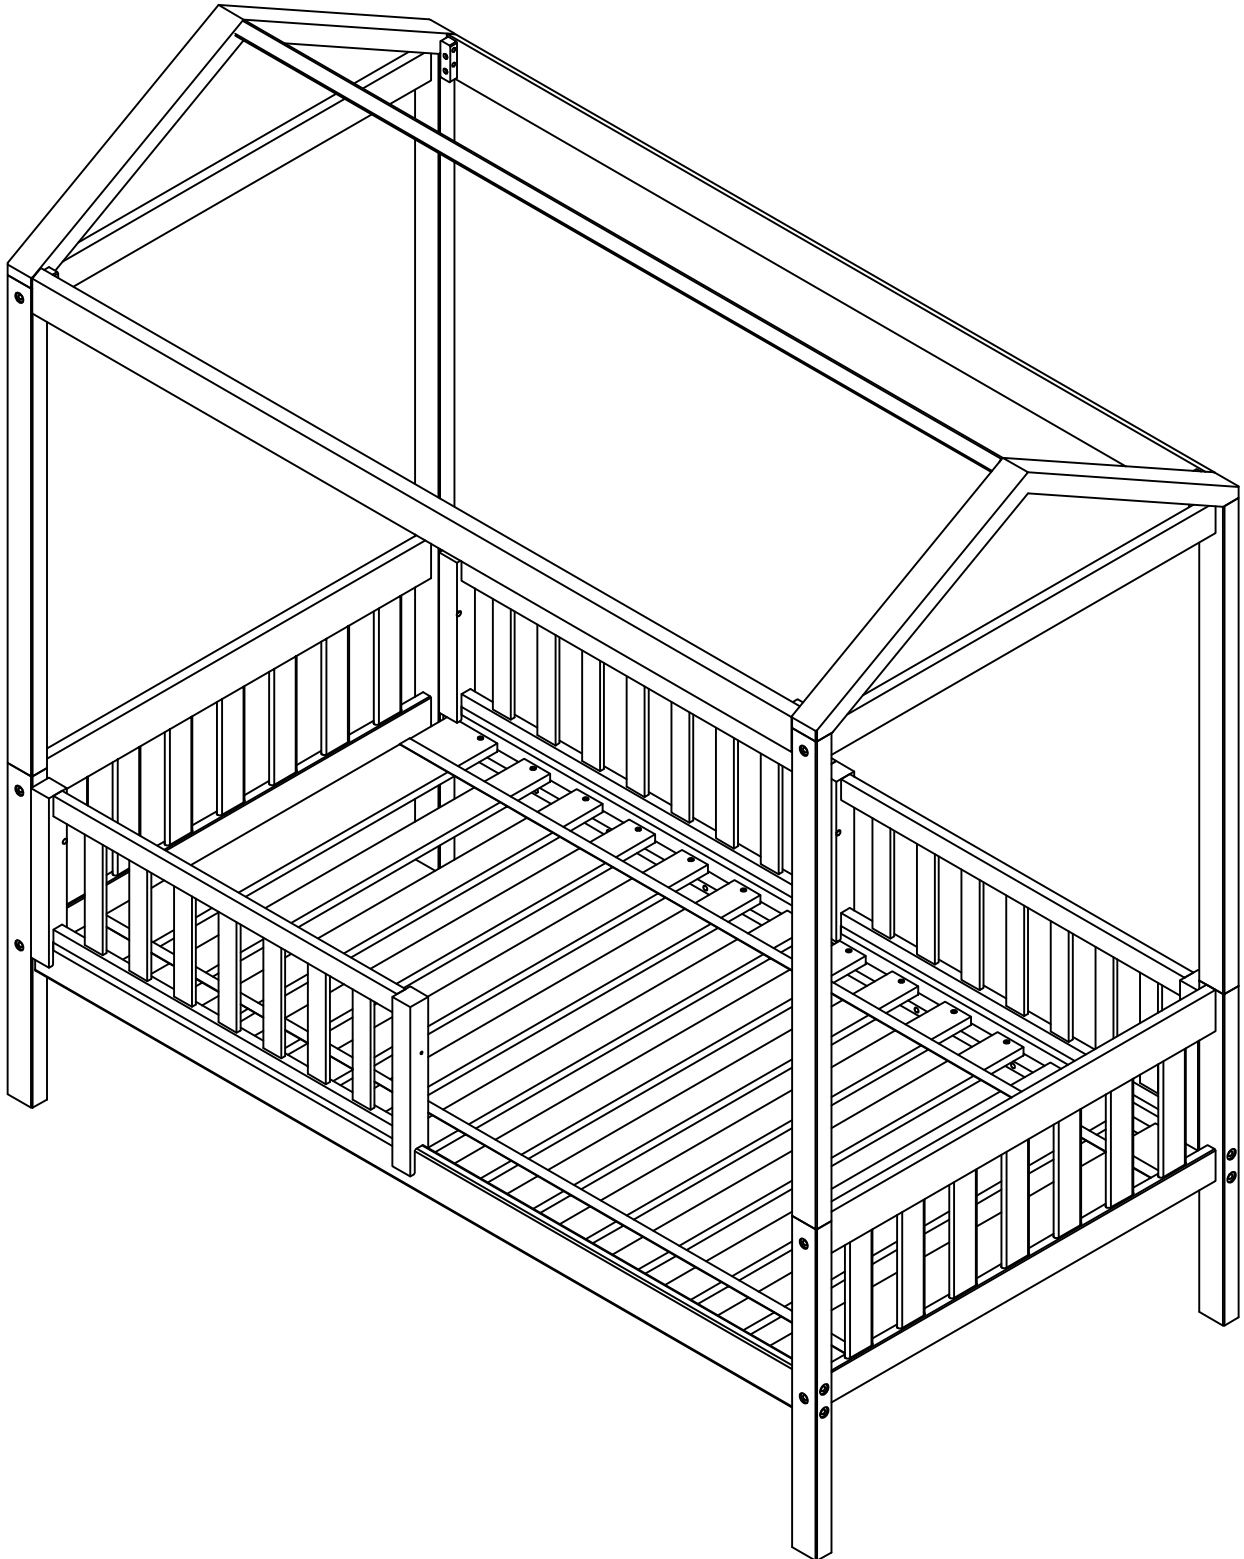

GUARD RAIL
RAIL DE SÉCURITÉ
BARANDILLA DE SEGURIDAD

GUARD RAIL RAIL DE SÉCURITÉ BARANDILLA DE SEGURIDAD

X 2

4x

12x

1x

WARNING:

CHOKING HAZARD--Small Parts
Not for children under 3 years.
To be Assembled by an Adult

Not Include
Non Inclus
No Incluido

-  20350 (4*50mm) 2x
-  20343 (4*25mm) 12x

100%

GUARD RAIL RAIL DE SÉCURITÉ BARANDILLA DE SEGURIDAD

X 1

2x

6x

1x