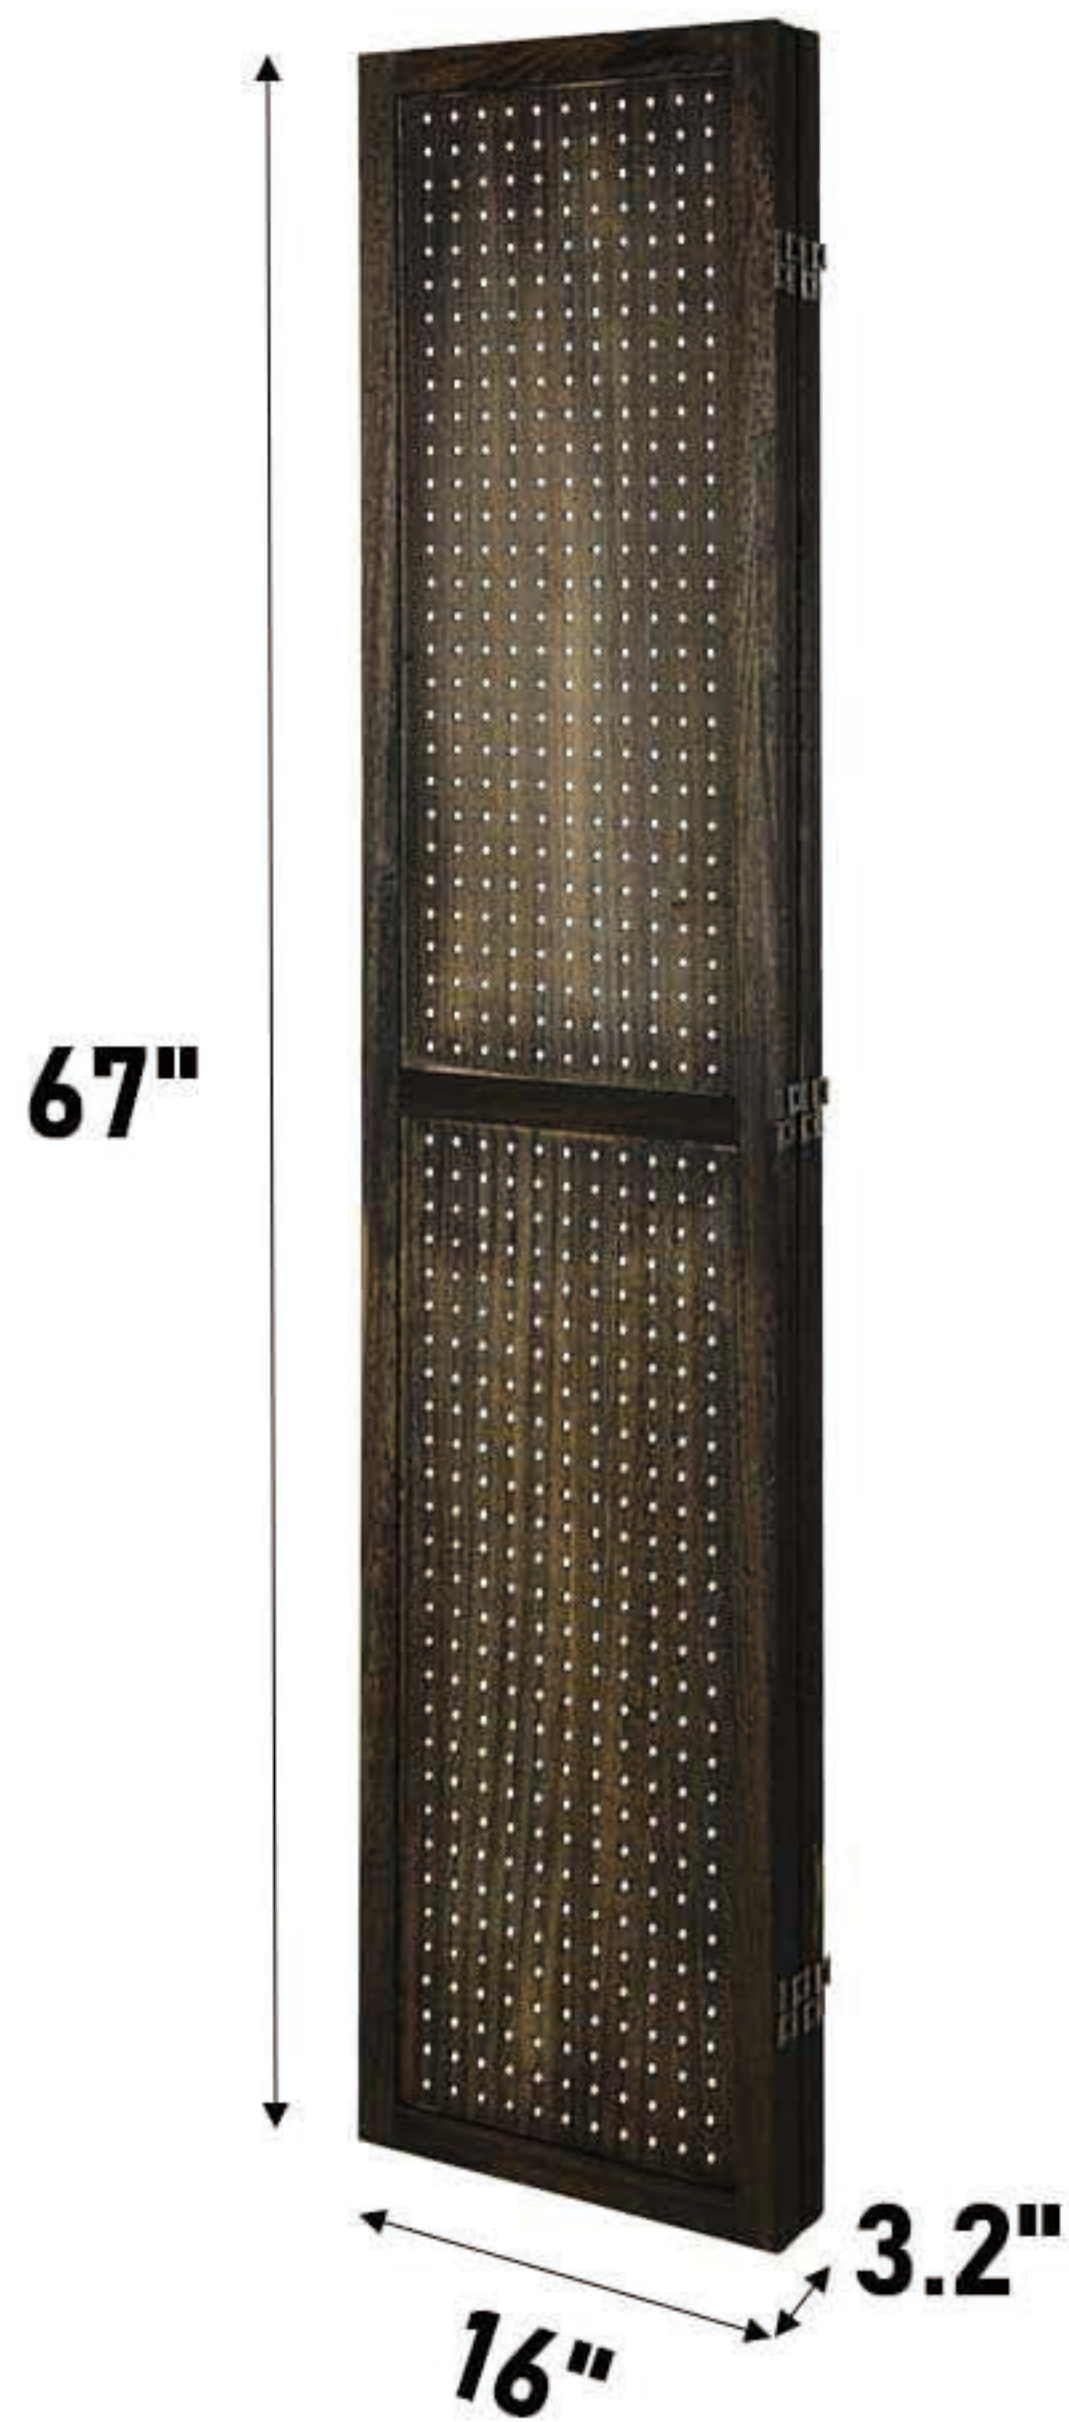

# Product Dimensions

## Suitable for Various Type Hooks

Straight Hook/ L Shape Hook

Ring Tool Holder/J Shape Hook

U Shape Hook