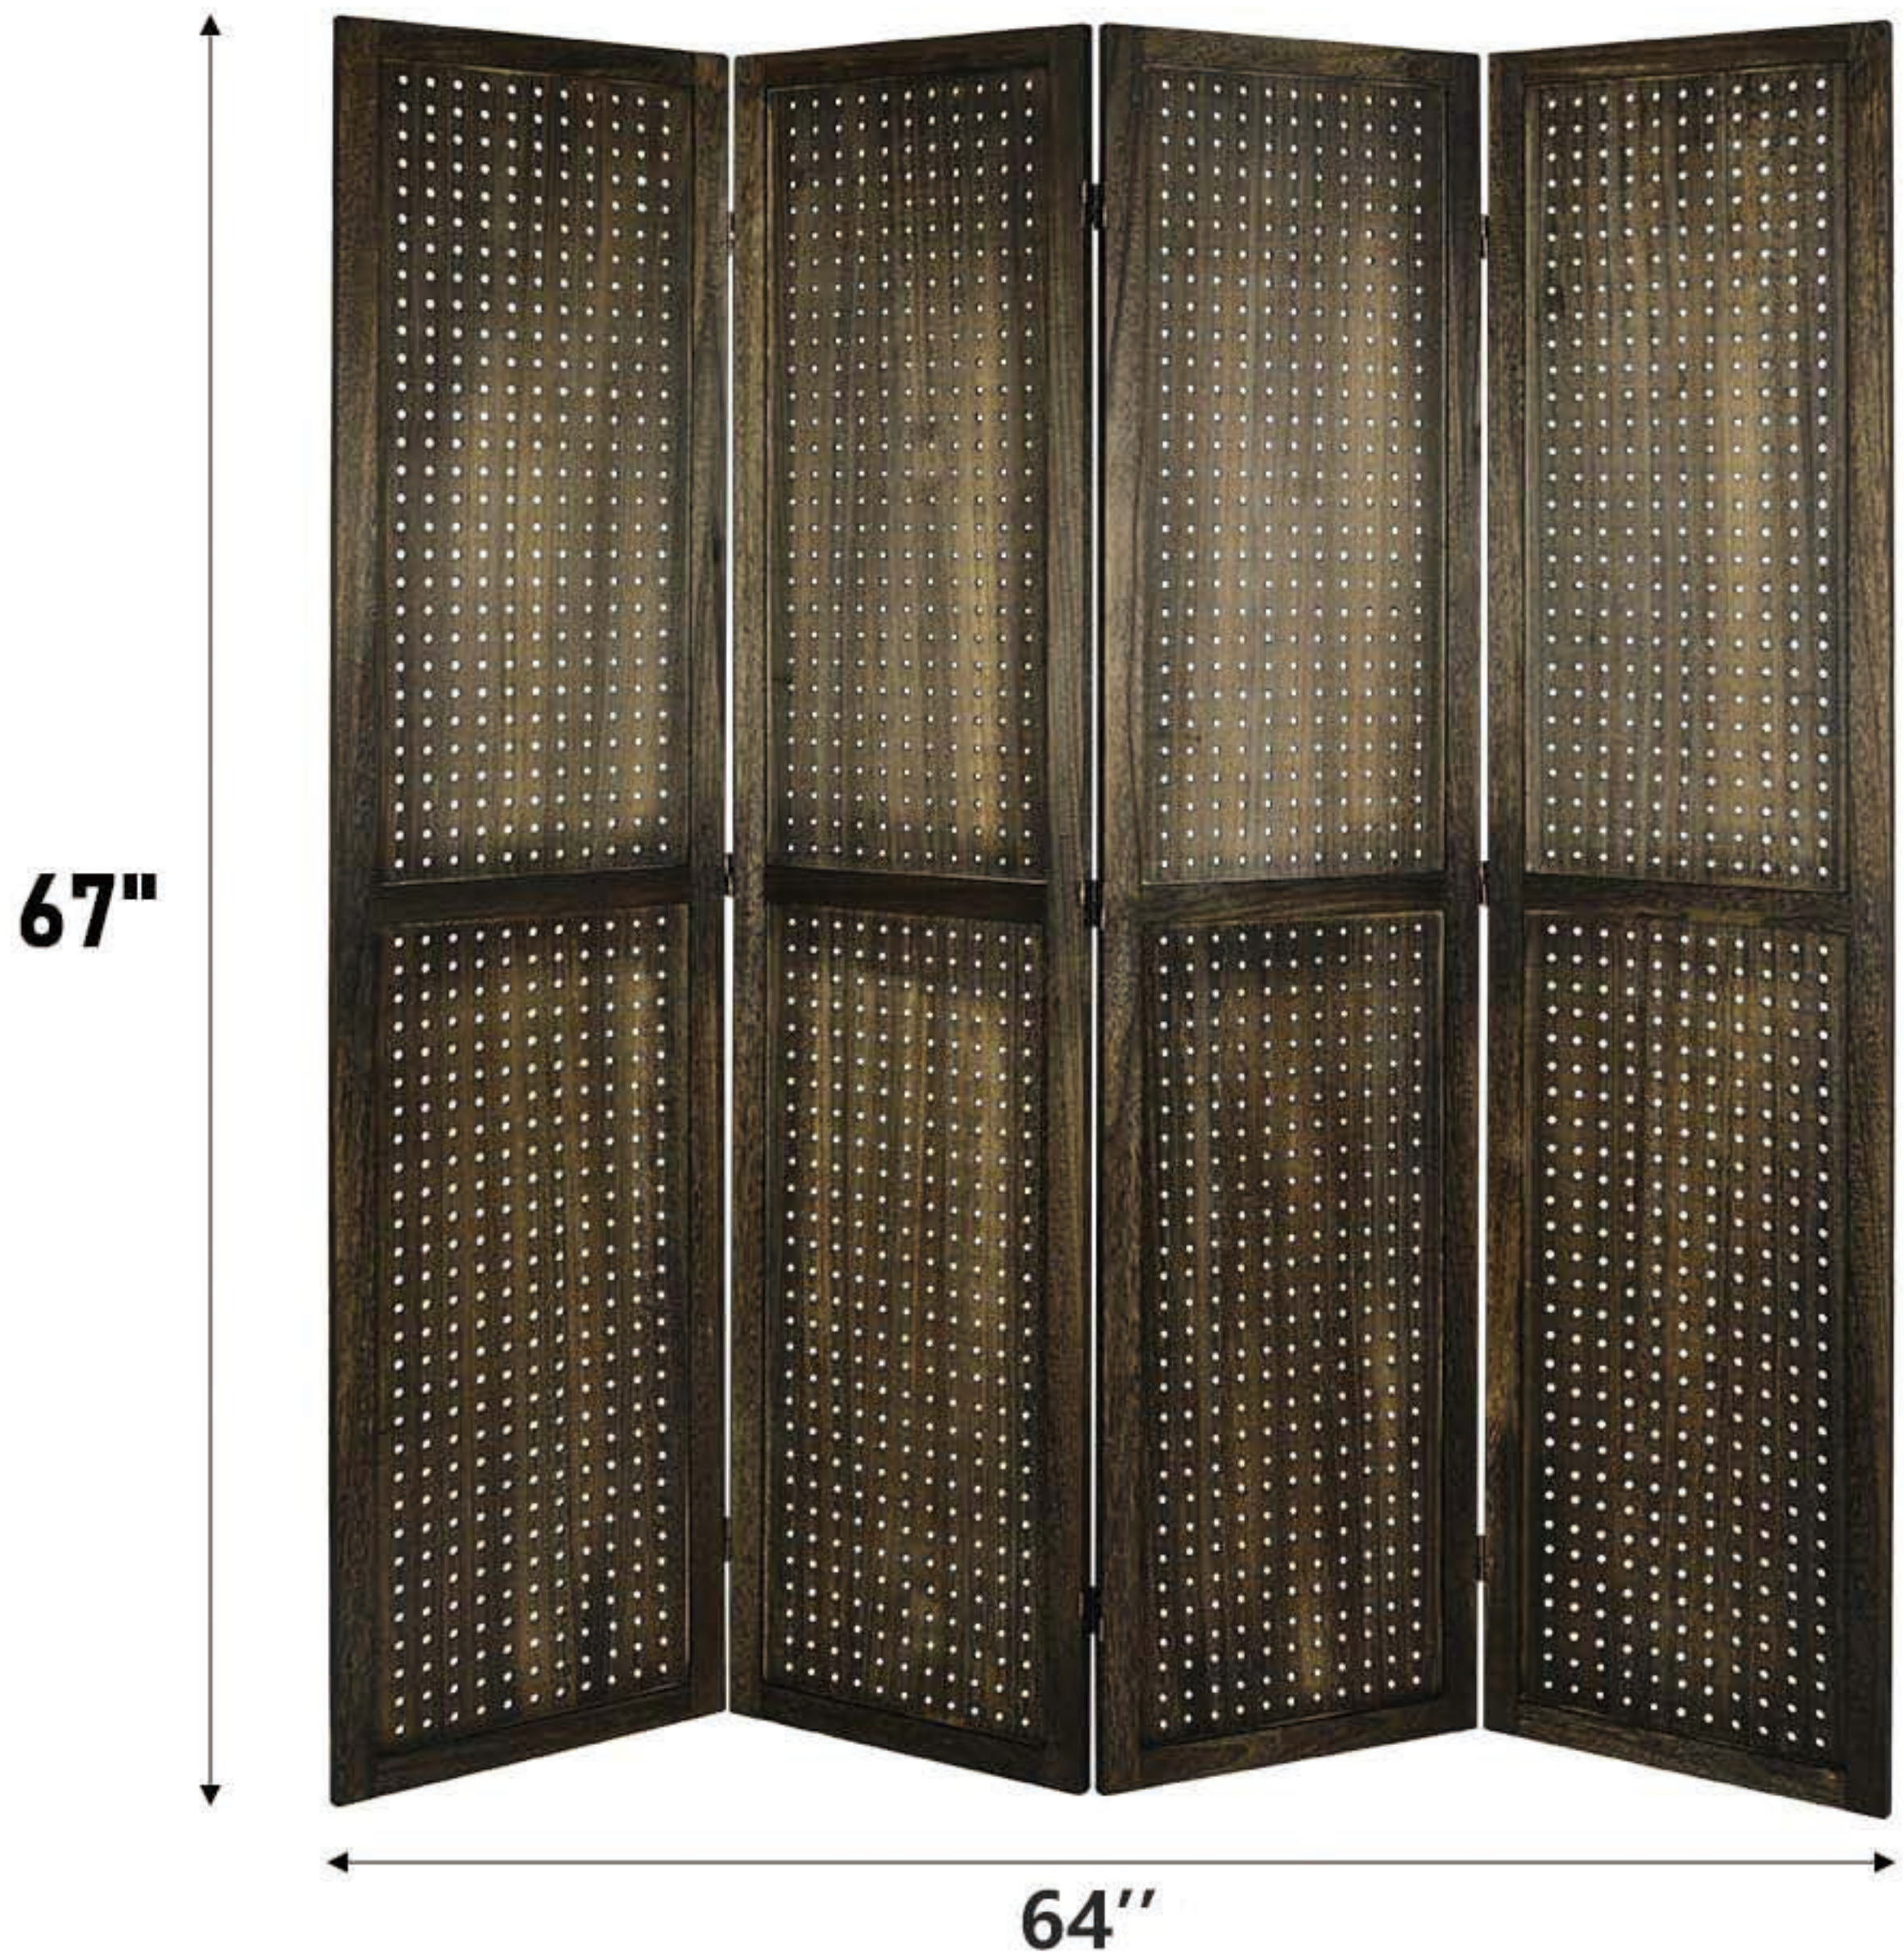

# Product Dimensions

## Suitable for Various Type Hooks

Straight Hook/ L Shape Hook

Ring Tool Holder/J Shape Hook

U Shape Hook