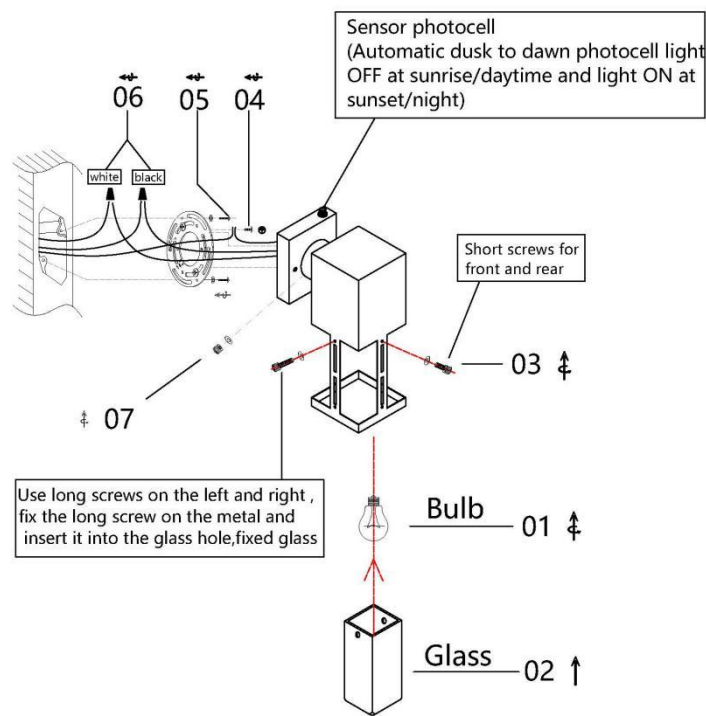

Warning: If any special control devices are used with this fixture, follow the instructions carefully to assure full compliance with N.E.C.requirements. If there are any questions, contact a qualified electric contractor.

Warning: California Residents Proposition 65 This product contains lead, a chemical known to the state of California to cause cancer and birth defects or other reproductive harm. Do not place the product in your mouth. Wash your hands after handling this product.

Caution: It is highly recommended to get an electrician to install this light. Please make sure to turn the electricity off at the main circuit breaker before beginning installation. All glass is fragile. Use care when handling glass component(s) and/or lamp(s).

WIRE CONNECTION DIAGRAM

Wires meeting safety standards are required to connect the electrical circuit.

CAUTION: Risk of fire

Please read all instructions carefully. Before you proceed to install, make sure that the power supply is turned off and remains off until installation is completed.

PARTS INCLUDED

Code	Part Description	QTY
1	A60 Light bulb(Not Included)	1
2	Glass lampshade	1
3	Phillips flat head screw	4
4	Green ground screw	1
5	Phillips flat head screw	2
6	Wire caps	2
7	Cover nuts	2