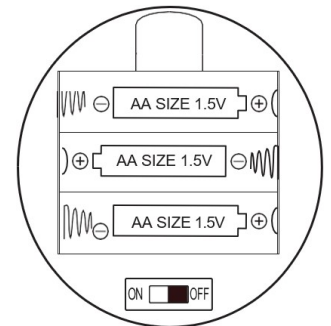

TIMER FUNCTION

When the switch is slid to the "ON" position the lights will turn on for approximately 5 hours and then turn off for approximately 19 hours. The 5-hour on and 19-hour off cycle will repeat as long as the switch is left in the "ON" position. If the timer function stops working properly replace the batteries with new ones.

BATTERY WARNING

1. Adult supervision is necessary when changing and disposing of batteries.
2. Slide switch to "OFF" position when changing batteries.
3. Replace batteries when the light is faint.
4. Do not allow the bottom of the unit to come in contact with heat.
5. Remove all batteries from unit before storage.
6. Do not mix alkaline, standard (carbon-zinc), or rechargeable (nickel-cadmium) batteries.
7. Non-rechargeable batteries are not to be recharged.
8. Do not mix old and new batteries.
9. Make sure to insert batteries with the correct polarity (See Fig. 1).
10. Remove exhausted batteries from product.
11. DO NOT DISPOSE OF BATTERIES IN FIRE. BATTERIES MAY EXPLODE OR LEAK.
12. Improper handling/disposal of batteries may cause batteries to explode or leak.
13. Please recycle or dispose of batteries according to the local laws and regulations of your region.

Fig. 1

THANK YOU FOR YOUR PURCHASE

Comments or questions?

Call us at 1-877-359-0115 or

Email us at customerservice@haute-decor.com

Haute Decor
PO Box 1594
Allen, TX 75013

For indoor use only
Made in China

0223RevD