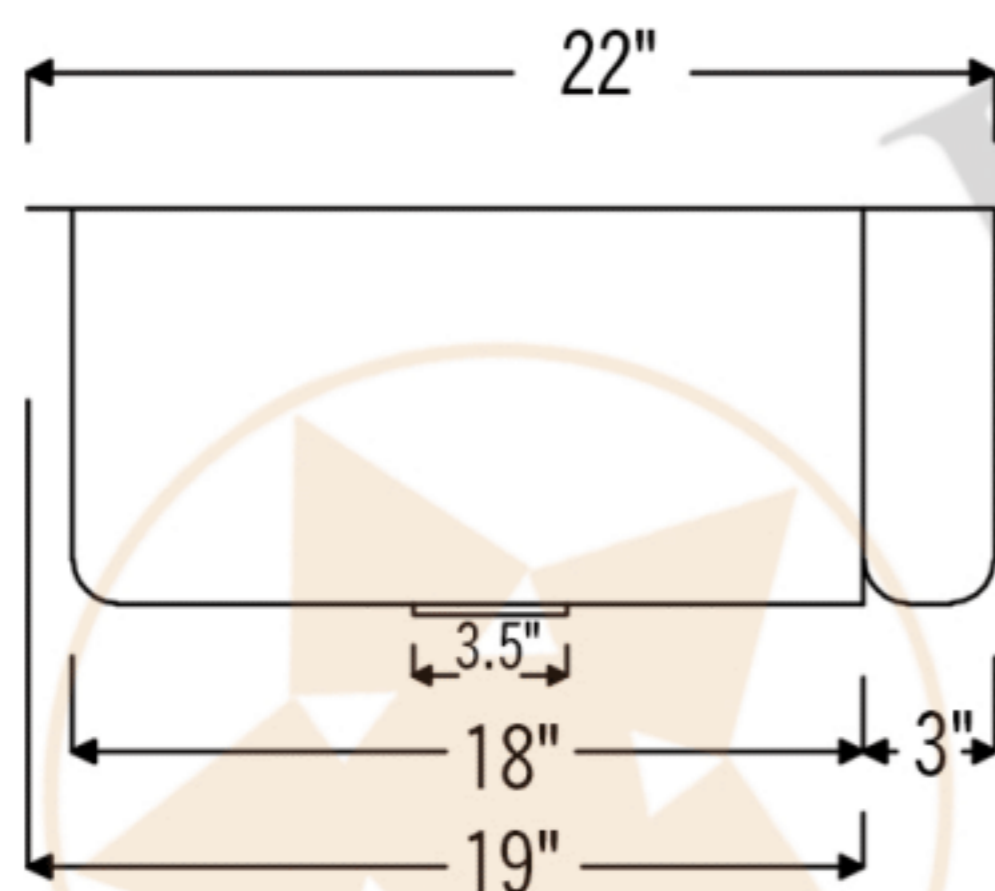

PREMIER
COPPER PRODUCTS

MODEL NUMBER: KASDB30229S

- * Description: 30" Hammered Copper Kitchen Apron Single Basin Sink
- * Outer Dimension: 30" x 22" x 9"
- * Inner Dimension: 28" x 19" x 9"
- * Rim: Back, Left, Right - 1" / Front - 2"
- * Drain Opening: 3.5"
- * Finish: Oil Rubbed Bronze
- * Design: Scroll

CODE/STANDARD COMPLIANCE

* IAPMO/cUPC LISTED

THIS PRODUCT IS HAND CRAFTED, SMALL VARIANCES IN COLOR AND SIZE MAY OCCUR.
DO NOT MAKE ANY INSTALLATION CUTS UNTIL YOU RECEIVE YOUR ITEM(S).