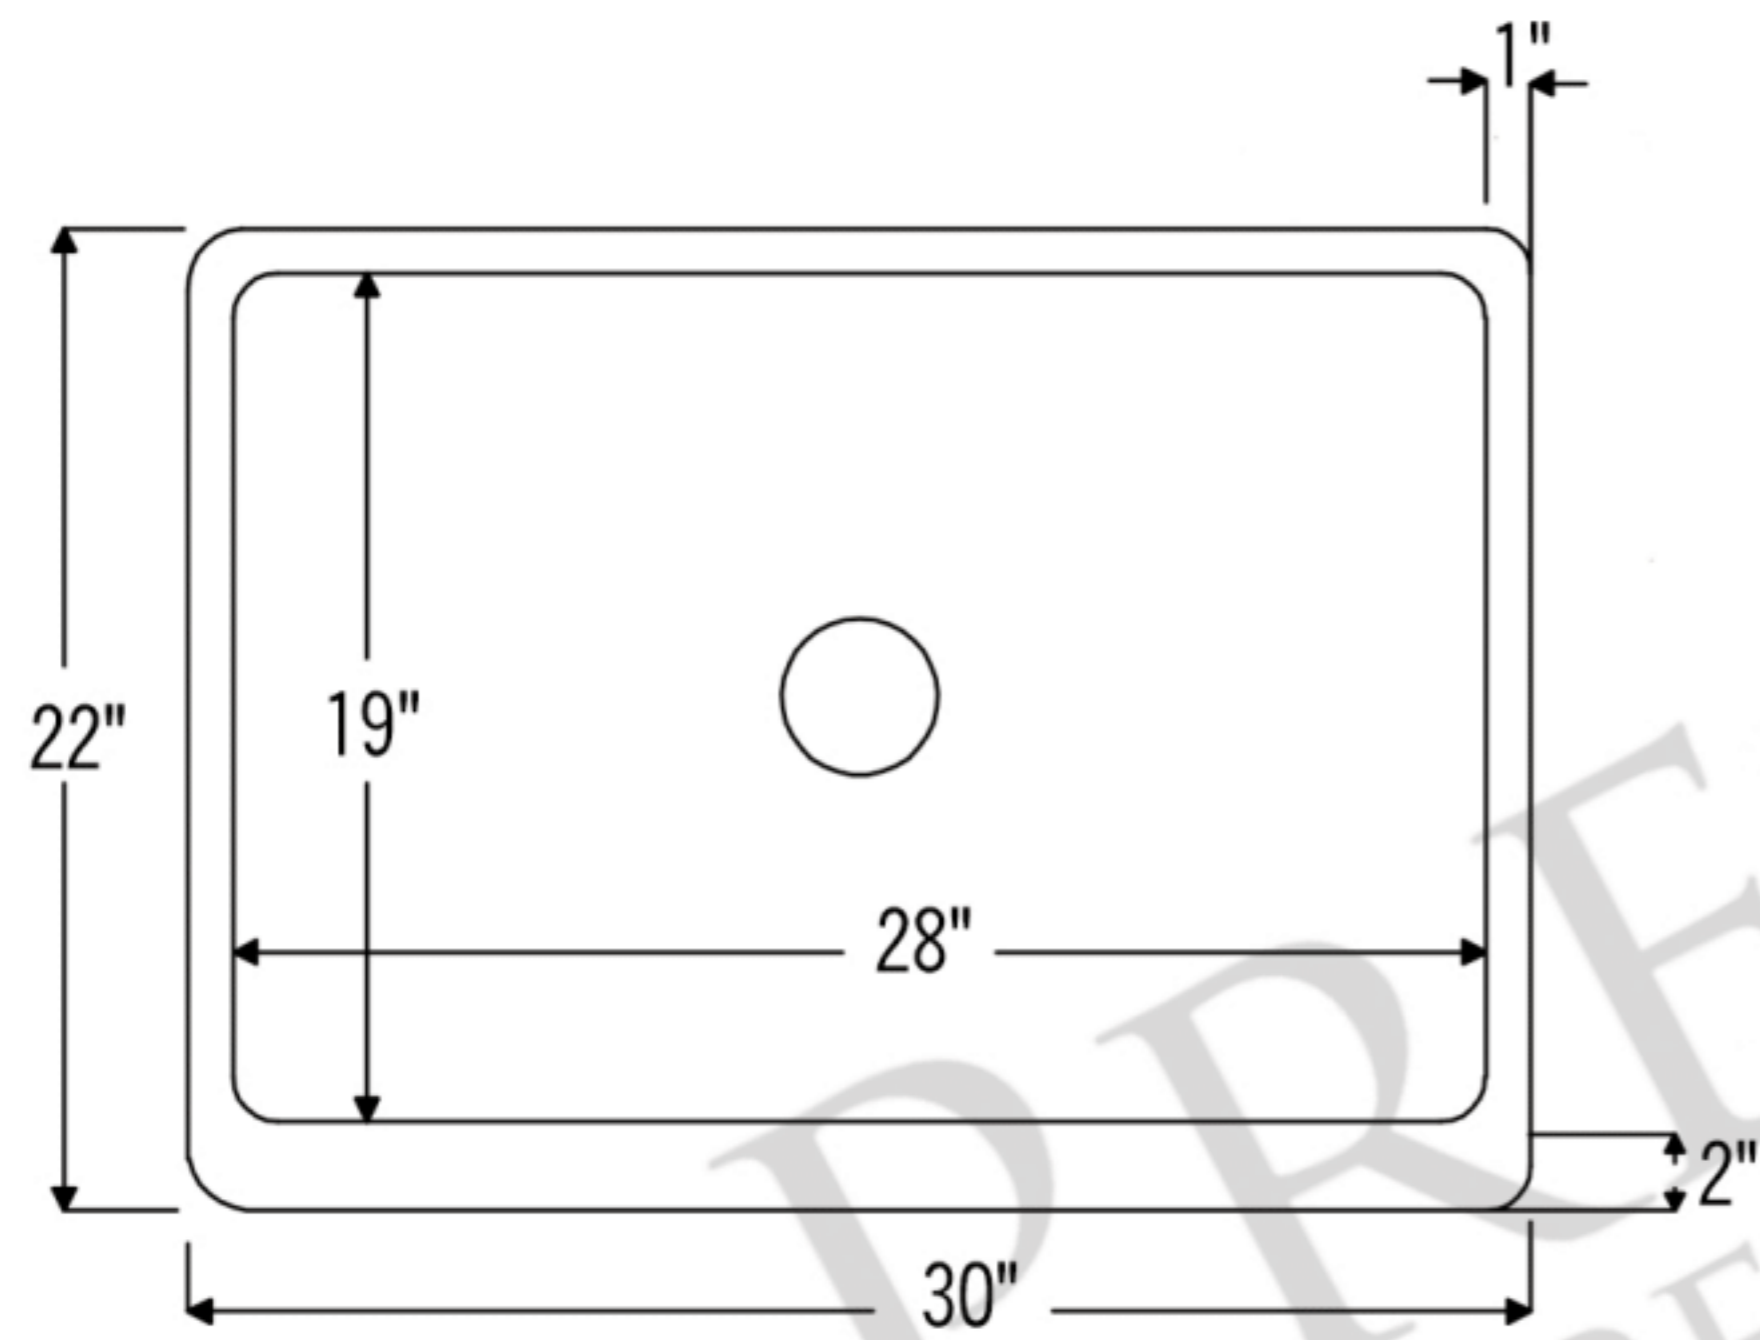

PREMIER
COPPER PRODUCTS

MODEL NUMBER: KASDB30229S

- * Description: 30" Hammered Copper Kitchen Apron Single Basin Sink
- * Outer Dimension: 30" x 22" x 9"
- * Inner Dimension: 28" x 19" x 9"
- * Rim: Back, Left, Right - 1" / Front - 2"
- * Drain Opening: 3.5"
- * Finish: Oil Rubbed Bronze
- * Design: Scroll

CODE/STANDARD COMPLIANCE

* IAPMO/cUPC LISTED

THIS PRODUCT IS HAND CRAFTED, SMALL VARIANCES IN COLOR AND SIZE MAY OCCUR.
DO NOT MAKE ANY INSTALLATION CUTS UNTIL YOU RECEIVE YOUR ITEM(S).