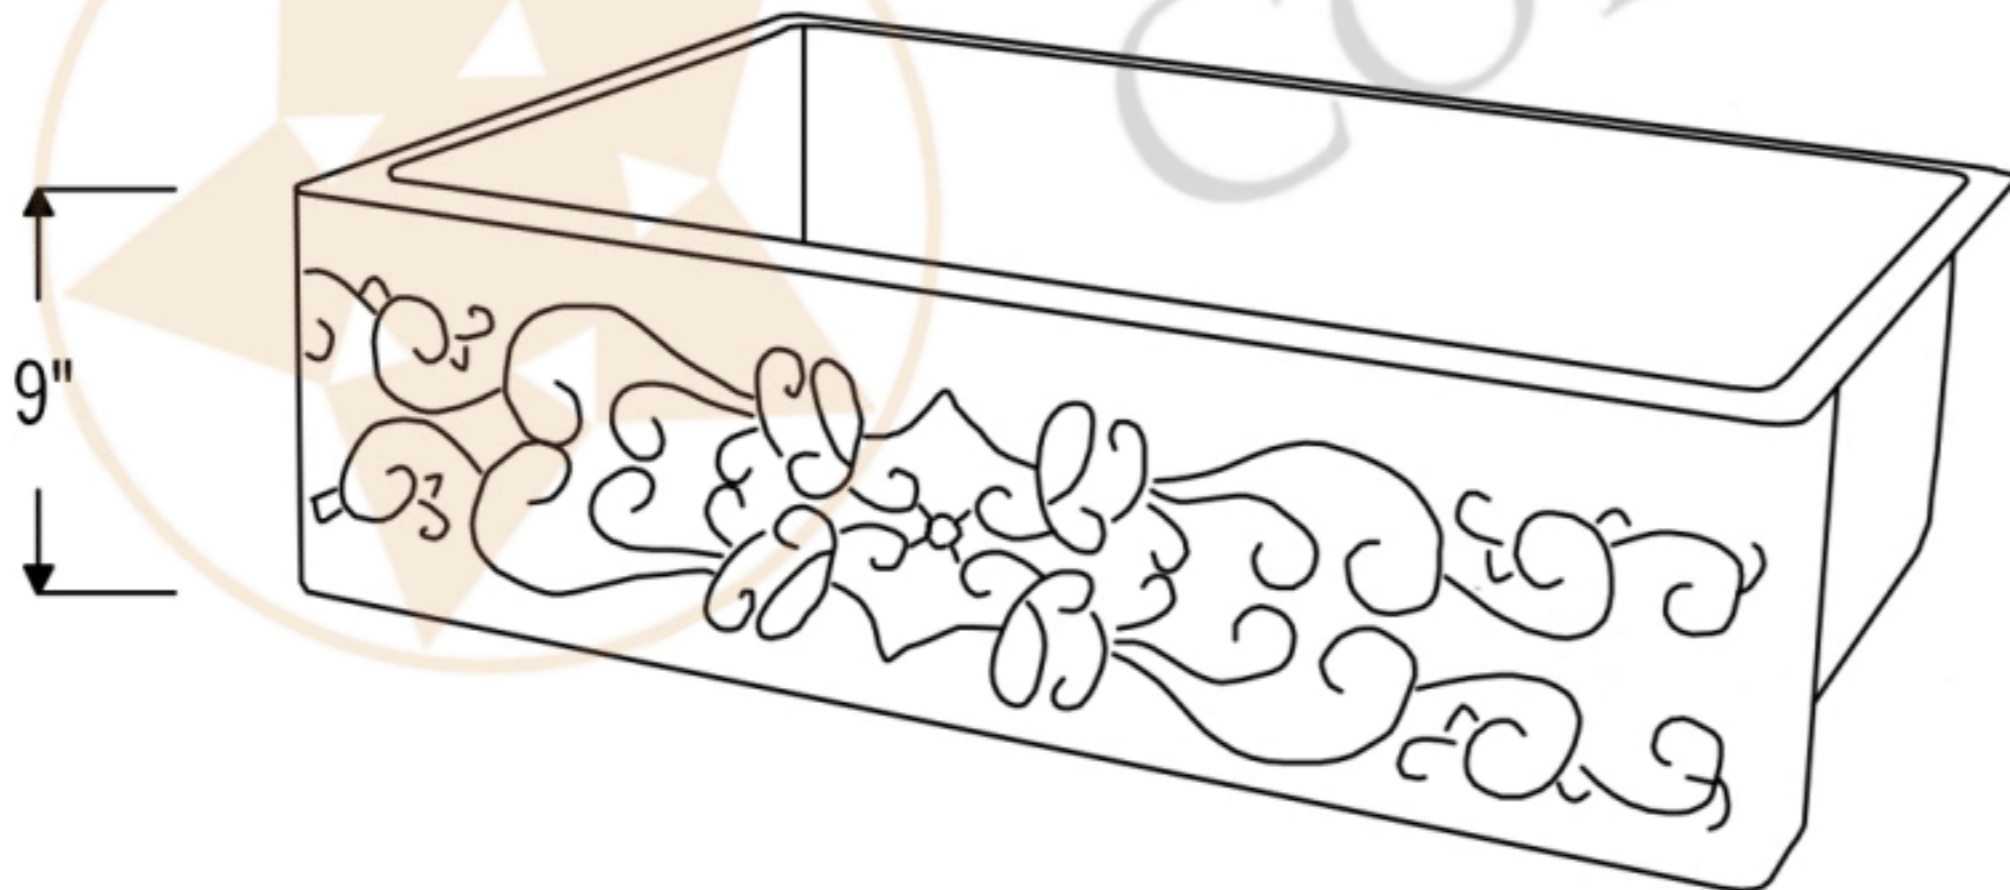

PREMIER
COPPER PRODUCTS

MODEL NUMBER: KASDB30229S

- * Description: 30" Hammered Copper Kitchen Apron Single Basin Sink
- * Outer Dimension: 30" x 22" x 9"
- * Inner Dimension: 28" x 19" x 9"
- * Rim: Back, Left, Right - 1" / Front - 2"
- * Drain Opening: 3.5"
- * Finish: Oil Rubbed Bronze
- * Design: Scroll

CODE/STANDARD COMPLIANCE

* IAPMO/cUPC LISTED

THIS PRODUCT IS HAND CRAFTED, SMALL VARIANCES IN COLOR AND SIZE MAY OCCUR.
DO NOT MAKE ANY INSTALLATION CUTS UNTIL YOU RECEIVE YOUR ITEM(S).