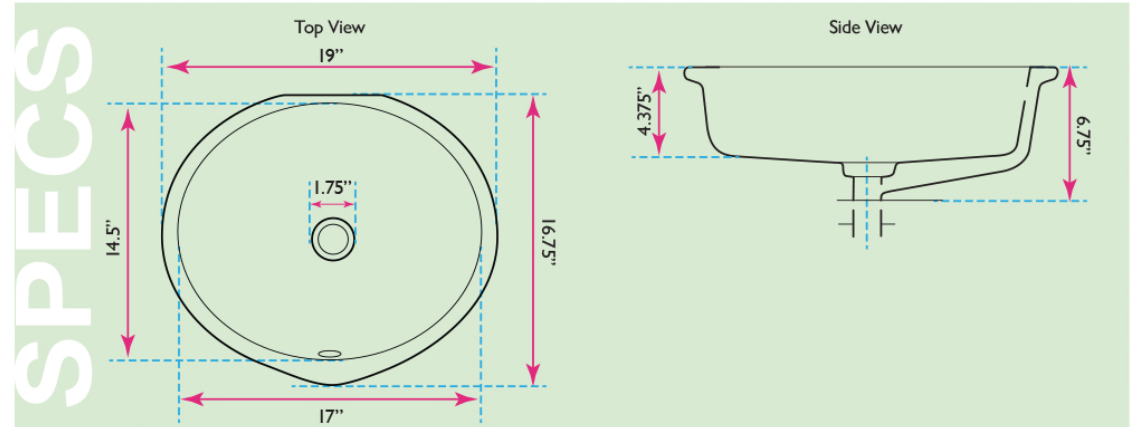

# Nantucket

S I N K S

www.NantucketSinksUSA.com  
info@nantucketsinksusa.com

OVERALL DIMENSIONS	INTERIOR BOWL	EXTERIOR BOWL DEPTH	INTERIOR BOWL DEPTH	OVERFLOW
19" x 16.75"	17" x 14.5"	6.75"	4.375"	Yes

## FEATURES:

- Nominal dimensions - actual may vary by 1/4"
- Template and mounting clips included
- Vitreous China undermount with porcelain enamel glaze
- Limited lifetime manufacturer's warranty
- With overflow
- Complies with ASME 112.19.2 2013
- Complies with CSA B45 1-13