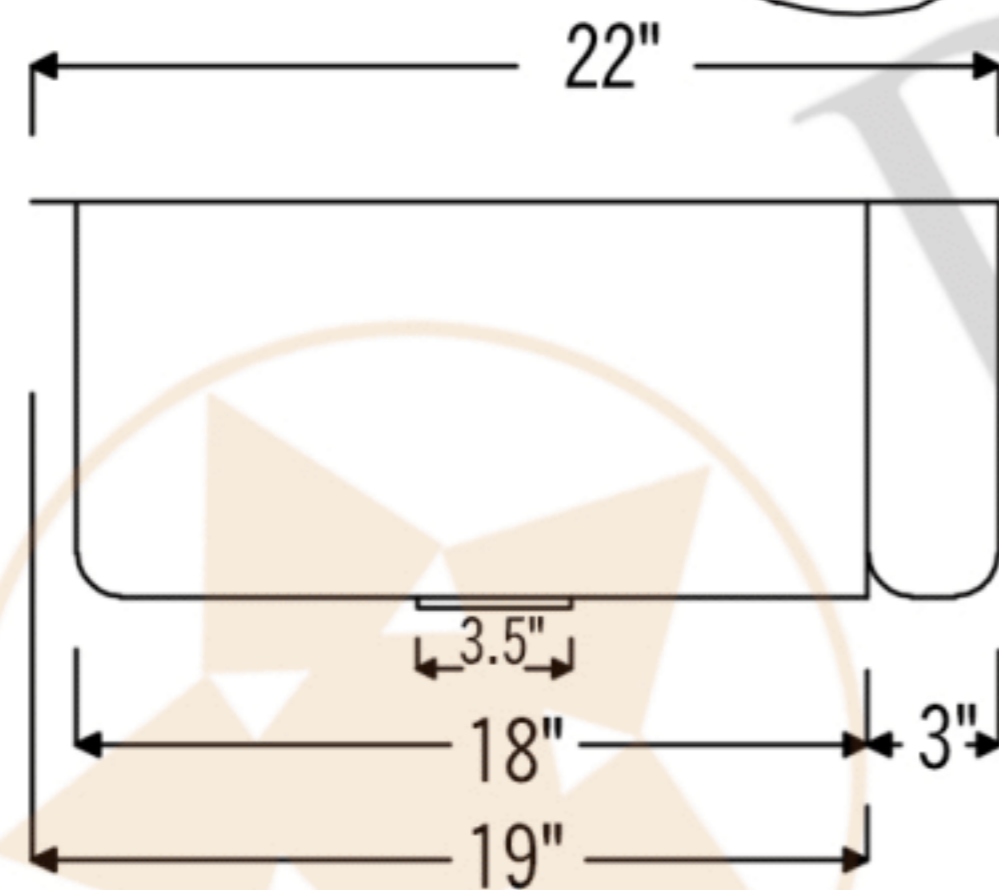

PREMIER
COPPER PRODUCTS

MODEL NUMBER: KASDB30229

- Description: 30" Hammered Copper Kitchen Apron Single Basin Sink
- Outer Dimension: 30" x 22" x 9"
- Inner Dimension: 28" x 19" x 9"
- Rim: Back, Left, Right - 1" / Front - 2"
- Drain Opening: 3.5"
- Finish: Oil Rubbed Bronze

CODE/STANDARD COMPLIANCE

* IAPMO/cUPC LISTED

* ORB: Oil Rubbed Bronze

THIS PRODUCT IS HAND CRAFTED, SMALL VARIANCES IN COLOR AND SIZE MAY OCCUR.
DO NOT MAKE ANY INSTALLATION CUTS UNTIL YOU RECEIVE YOUR ITEM(S).