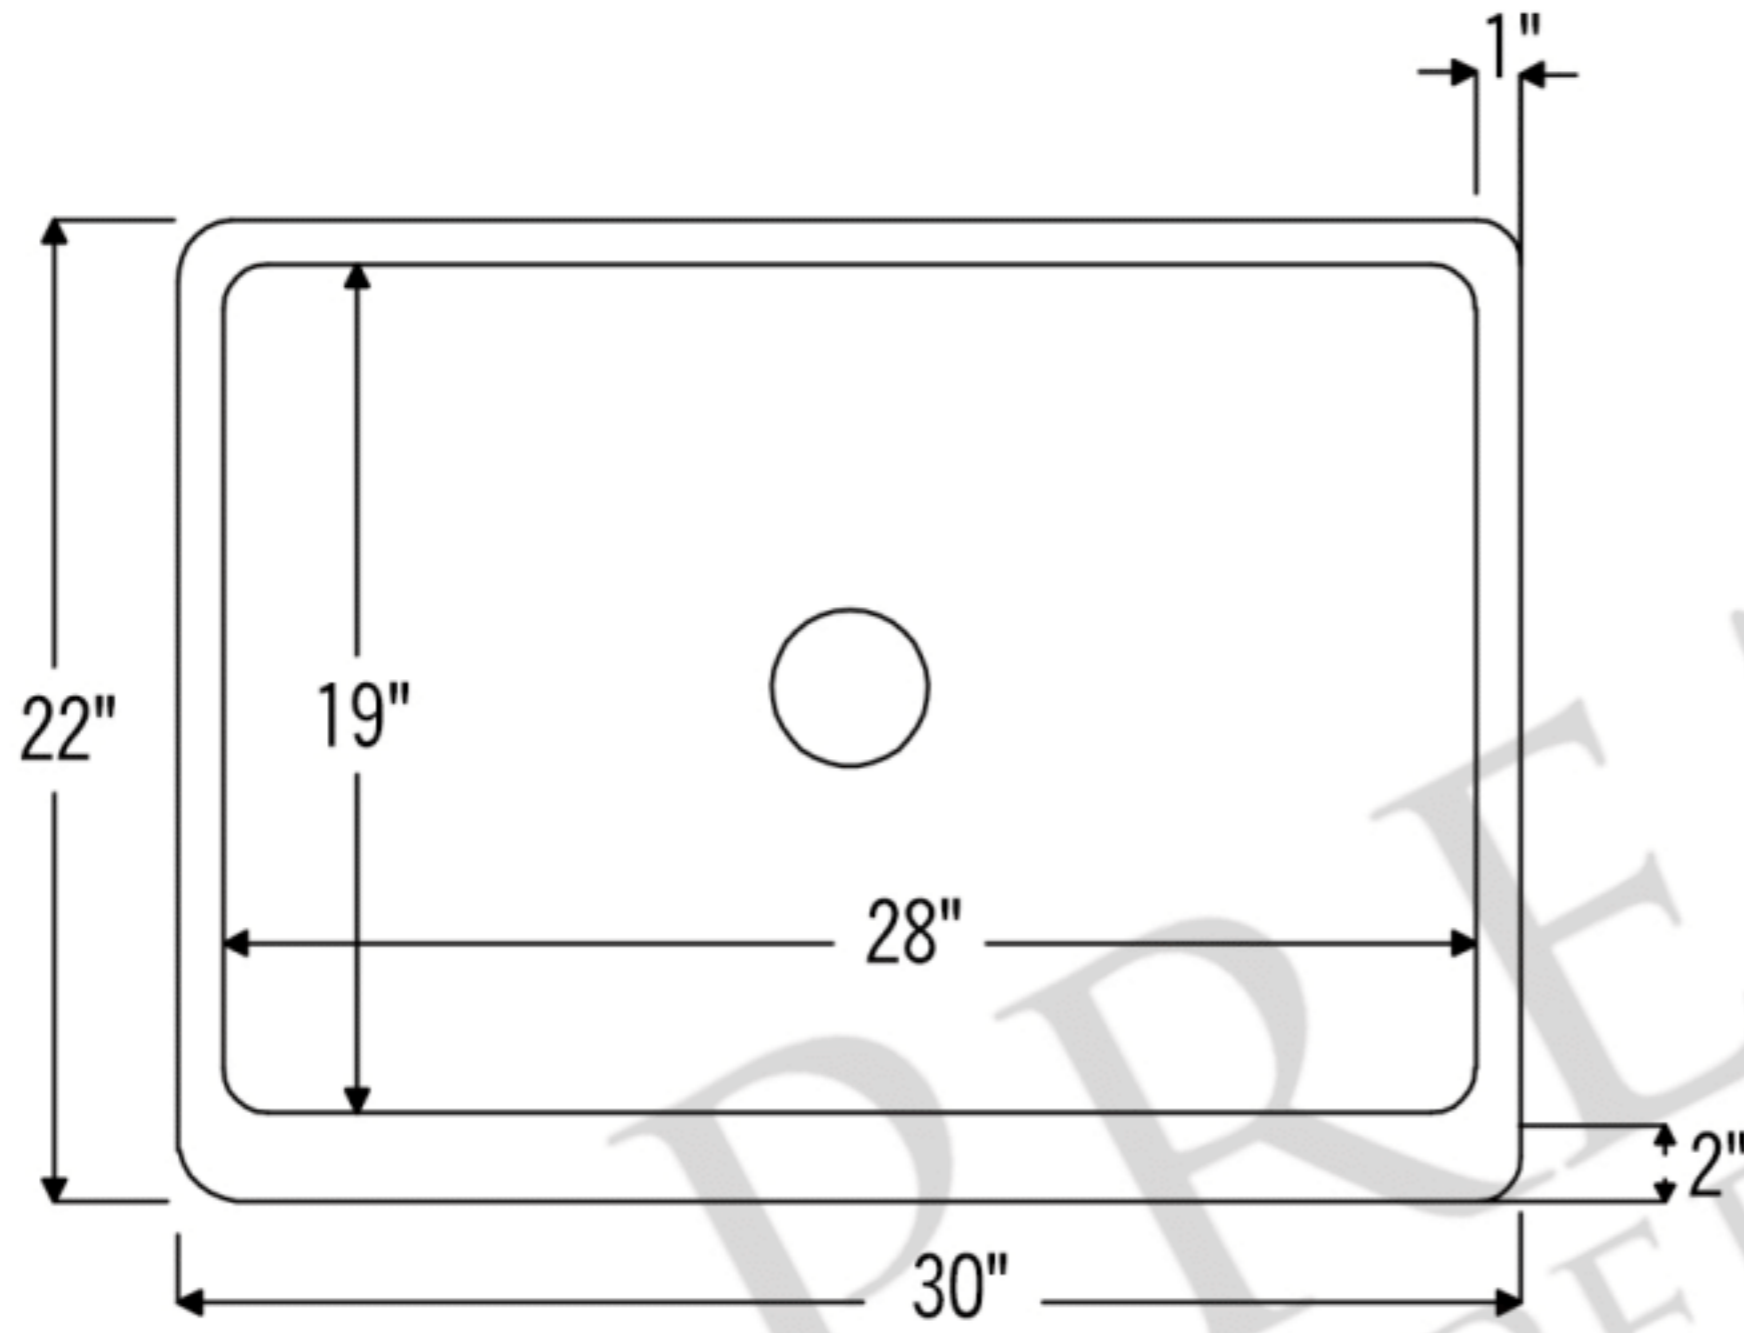

PREMIER
COPPER PRODUCTS

MODEL NUMBER: KASDB30229

- * Description: 30" Hammered Copper Kitchen Apron Single Basin Sink
- * Outer Dimension: 30" x 22" x 9"
- * Inner Dimension: 28" x 19" x 9"
- * Rim: Back, Left, Right - 1" / Front - 2"
- * Drain Opening: 3.5"
- * Finish: Oil Rubbed Bronze

CODE/STANDARD COMPLIANCE

* IAPMO/cUPC LISTED

* ORB: Oil Rubbed Bronze

THIS PRODUCT IS HAND CRAFTED, SMALL VARIANCES IN COLOR AND SIZE MAY OCCUR.
DO NOT MAKE ANY INSTALLATION CUTS UNTIL YOU RECEIVE YOUR ITEM(S).