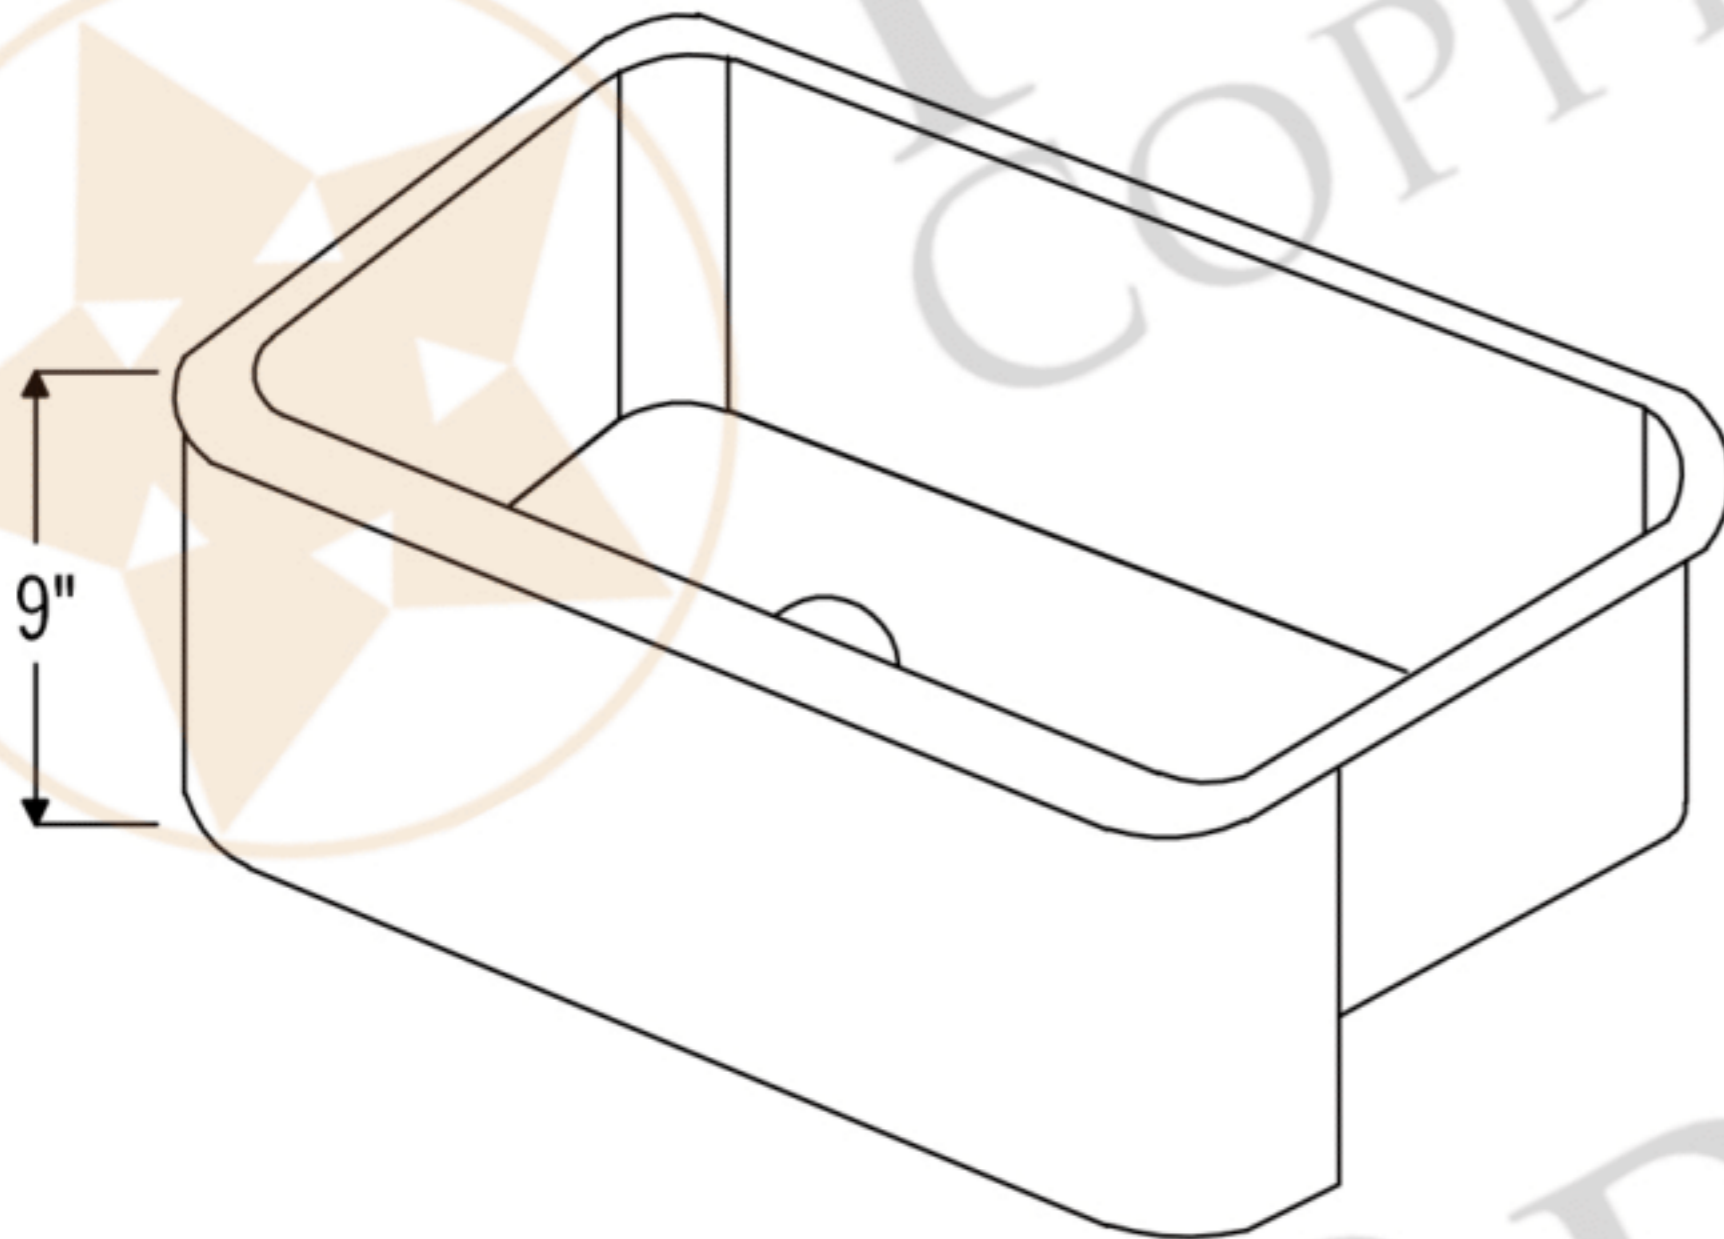

PREMIER
COPPER PRODUCTS

MODEL NUMBER: KASDB30229

- * Description: 30" Hammered Copper Kitchen Apron Single Basin Sink
- * Outer Dimension: 30" x 22" x 9"
- * Inner Dimension: 28" x 19" x 9"
- * Rim: Back, Left, Right - 1" / Front - 2"
- * Drain Opening: 3.5"
- * Finish: Oil Rubbed Bronze

CODE/STANDARD COMPLIANCE

* IAPMO/cUPC LISTED

* ORB: Oil Rubbed Bronze

THIS PRODUCT IS HAND CRAFTED, SMALL VARIANCES IN COLOR AND SIZE MAY OCCUR.
DO NOT MAKE ANY INSTALLATION CUTS UNTIL YOU RECEIVE YOUR ITEM(S).