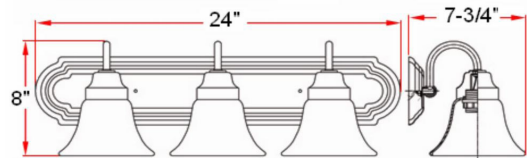

Allante 3-Light Vanity Light
Satin Nickel

SPECIFICATIONS

MOUNTING:	Wall Mount	LED BRIGHTNESS (LUMENS):	N/A
SLOPED CEILING ADAPTABLE:	No	LED COLOR CORRELATED TEMPERATURE (CCT):	N/A
LAMP TYPE 1:	3 lamps 60W Incandescent	LED COLOR RENDERING INDEX (CRI):	N/A
BULB INCLUDED:	No	LED EFFICACY:	N/A
WATTS PER BULB:	60W	LED AVERAGE RATED LIFE:	N/A
TOTAL WATTAGE:	180W	ENERGY EFFICIENT:	No
DIMMABLE:	Yes	LIGHTING AMPS:	0.5
MATERIAL CONSTRUCTION:	Steel	VOLTAGE:	120V
ASSEMBLED DIMENSIONS:	8" H x 24" L x 7.75" D		
WEIGHT:	7.55 lbs.		
BACKPLATE DIMENSIONS:	4.65" H x 24" W		
CANOPY/PLATE DIMENSIONS:	N/A		
GLASS/SHADE DIMENSIONS:	3.94" H x 6.06" L x 6.06" D		
GLASS/SHADE MATERIAL:	Glass		
GLASS/SHADE TYPE:	Frosted		
GLASS/SHADE COLOR:	White		