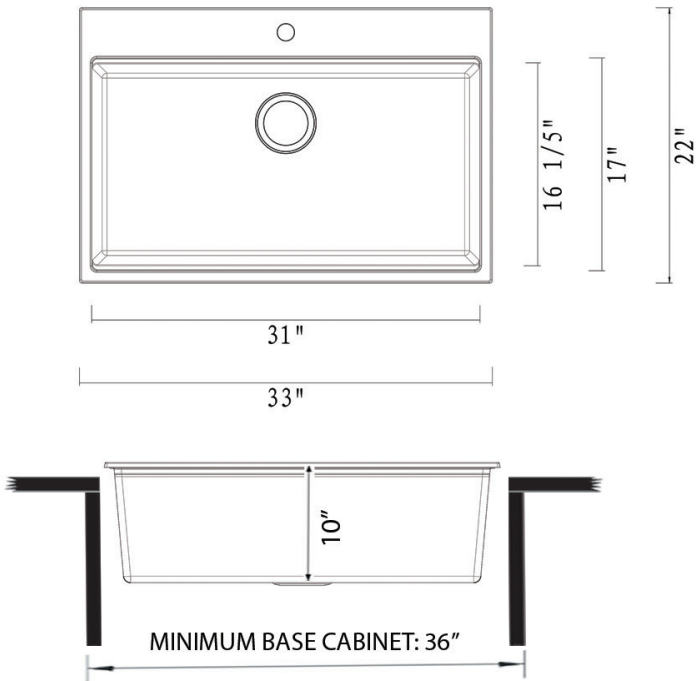

OPTIONAL ACCESSORIES (SOLD SEPARATELY)

DIMENSIONS

SCAN TO REGISTER YOUR WARRANTY

or visit
www.ruvati.com/register

RUVATI USA
www.ruvati.com

Phone: 1.855.478.8284
Email: support@ruvati.com