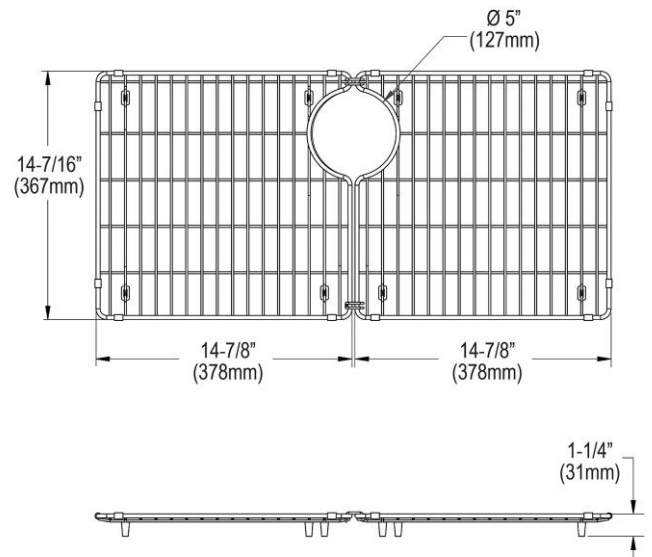

Material:	Stainless Steel
Dimensions:	14-7/16" x 29-15/16" x 1-1/4"

AMERICAN PRIDE. A LIFETIME TRADITION.
Like your family, the Elkay family has values and traditions that endure. For almost a century, Elkay has been a family-owned and operated company, providing thousands of jobs that support our families and communities.

[Clean and Care Manual (PDF)](#)

[Clean and Care Manual (PDF)](#)

[Warranty (PDF)](#)