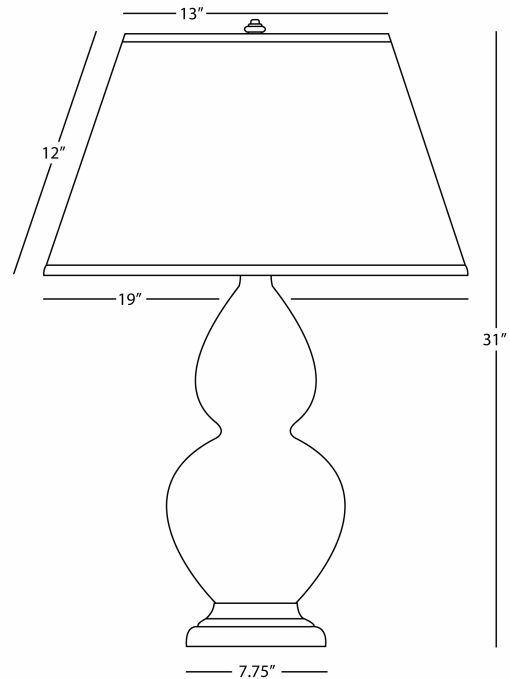

DOUBLE GOURD

MST59

Table Lamp

1-150W Max.

Bulb Type: A

Switch: 3-Way

Matte Smoky Taupe Glazed Ceramic

Antique Silver Finished Accents

Pearl Dupioni Fabric Shade

**See Double Gourd Table for Color / Base / Shade
Options**

* Made In The USA