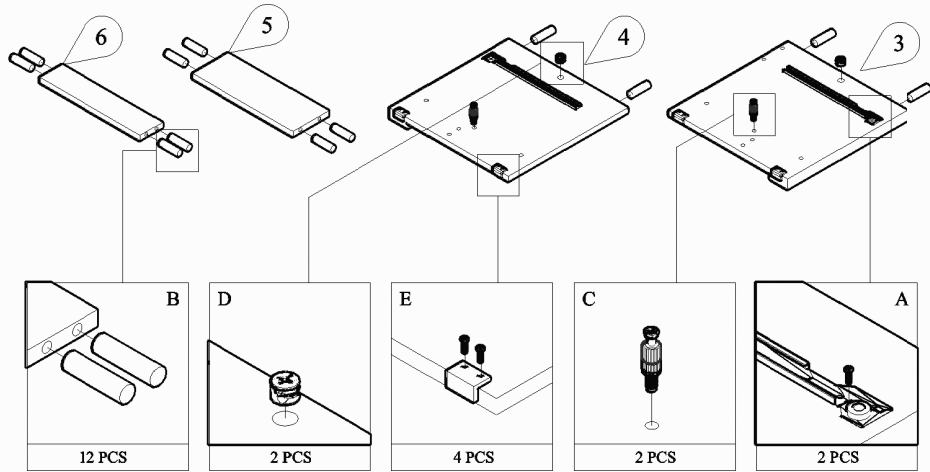

PANEL POSITION

	ACCESSORIES	QUANTITY
A	 DRAWER SLIDE 14" SCREW 3.5x12MM	1 SET 12 PCS
B	 WOOD DOWEL M3x80MM	16 PCS
C	 MINIFIX M5x24MM	4 PCS
D	 MINIFIX CASING	4 PCS
E	 RECTANGLE LEG SCREW 3.5x16MM	4 PCS 8 PCS
F	 SCREW M4x38MM	8 PCS
G	 ALLEN KEY	1 PC

START ASSEMBLY

STEP 1

STEP 2

STEP 3

STEP 4

STEP 5

STEP 6

STEP 7