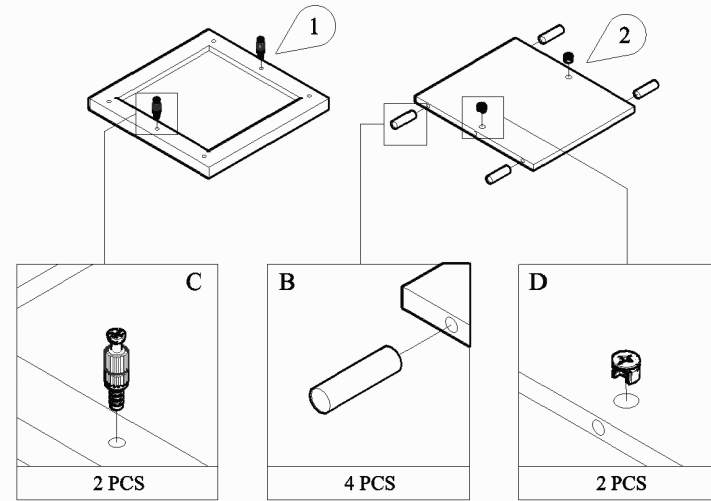

PANEL POSITION

	ACCESSORIES	QUANTITY
A	 DRAWER SLIDE 14" SCREW 3.5x12MM	1 SET 12 PCS
B	 WOOD DOWEL M3x80MM	16 PCS
C	 MINIFIX M5x24MM	4 PCS
D	 MINIFIX CASING	4 PCS
E	 RECTANGLE LEG SCREW 3.5x16MM	4 PCS 8 PCS
F	 SCREW M4x38MM	8 PCS
G	 ALLEN KEY	1 PC

START ASSEMBLY

STEP 1

STEP 2

STEP 3

STEP 4

STEP 5

STEP 6

STEP 7