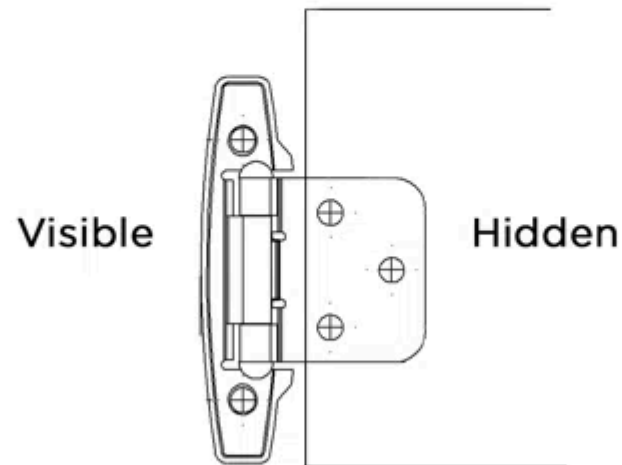

**P296-SN**

Surface Mount Face Frame Hinges

Used with Face Frame Cabinets • Semi-Concealed • Self-Closing

This hinge is mounted visibly on the outside of the cabinet and the door sits flush within the frame.