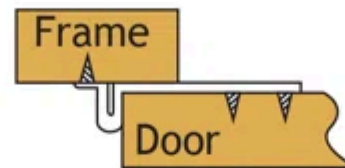

**P296-SN**

Surface Mount Face Frame Hinges

Used with Face Frame Cabinets • Semi-Concealed • Self-Closing

This hinge is mounted visibly on the outside of the cabinet and the door sits flush within the frame.