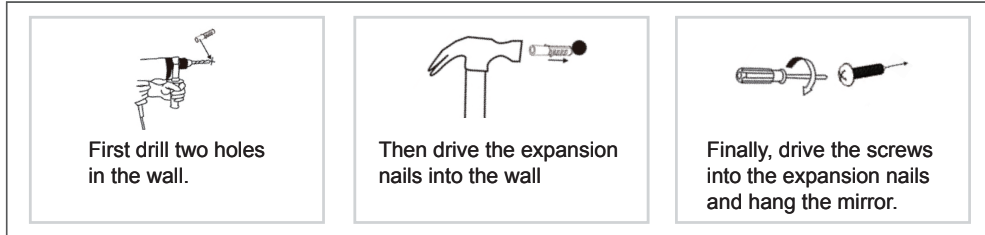

Installation Instruction

Wall Mount