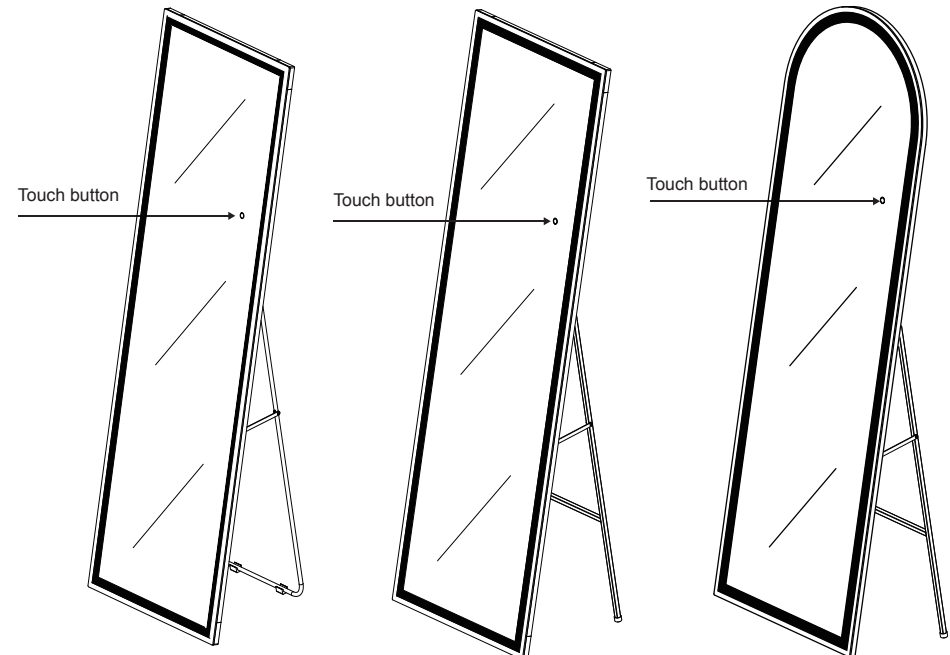

Notes Before Installation:

Please Note Before Installation:

1. Please read all instructions carefully before assembling the item.
2. After opening the package, inspect the product immediately upon receipt for transit damage or missing parts.
3. Please power the mirror with plug to test all of the functions of the mirror before wall mount.
4. Please place the mirror horizontally before installation.
5. Pull up the bracket and align the holes according to your required angle.
6. Press the extensible-button on both sides of the bracket, align with the holes and release to complete the installation.

Notes: Please pay attention to the sharp part of the bracket avoiding hit and break the mirror when pull up the bracket!

Package Contents:

Mirror Accessories

Floor Standing

1. Press the touch button to turn on/off the light.
2. When the light is on, short press the button to change the light colors.
3. When the light is on, long press the button to adjust the light brightness.