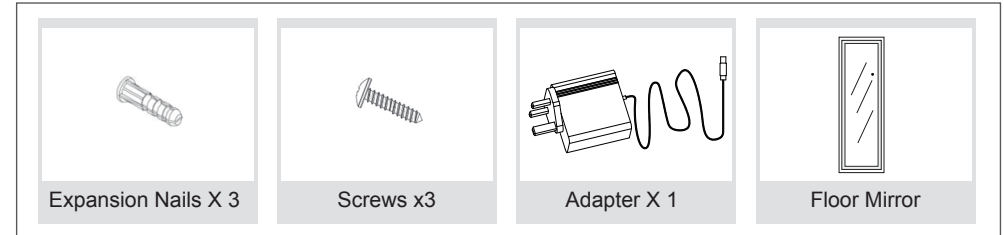

Notes Before Installation:

Please Note Before Installation:

1. Please read all instructions carefully before assembling the item.
2. After opening the package, inspect the product immediately upon receipt for transit damage or missing parts.
3. Please power the mirror with plug to test all of the functions of the mirror before wall mount.
4. Please place the mirror horizontally before installation.
5. Pull up the bracket and align the holes according to your required angle.
6. Press the extensible-button on both sides of the bracket, align with the holes and release to complete the installation.

Notes: Please pay attention to the sharp part of the bracket avoiding hit and break the mirror when pull up the bracket!

Package Contents:

Mirror Accessories

Floor Standing

1. Press the touch button to turn on/off the light.
2. When the light is on, short press the button to change the light colors.
3. When the light is on, long press the button to adjust the light brightness.