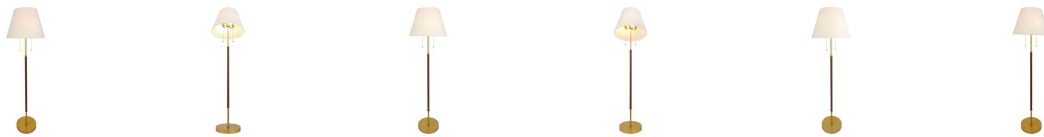

# WILDWOOD CHELSEA HOUSE

## C10449 • Skinny Mini Floor Lamp

h x w x d

Steel

Antique Brass/Brown

*Sleek and versatile, the Skinny Mini Floor Lamp pairs a slim brass-accented frame with a crisp tapered shade. Perfect for living rooms, bedrooms, or reading nooks, it adds timeless style in a compact silhouette. Designed by Amanda Lindroth for Chelsea House.*