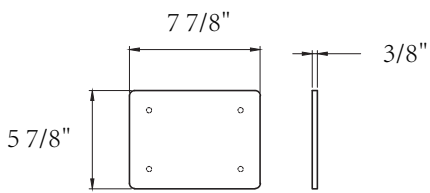

DIMENSION DETAILS

ACRYLIC SHOWER BASE

PRODUCT
INSTRUCTION
VIDEO

MODEL No.GS-SP3636F-C

Top View

Front View

Cap

Side View