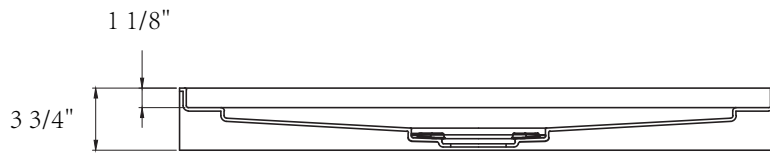

DIMENSION DETAILS

ACRYLIC SHOWER BASE

PRODUCT
INSTRUCTION
VIDEO

MODEL No.GS-SP3636F-C

Top View

Front View

Cap

Side View