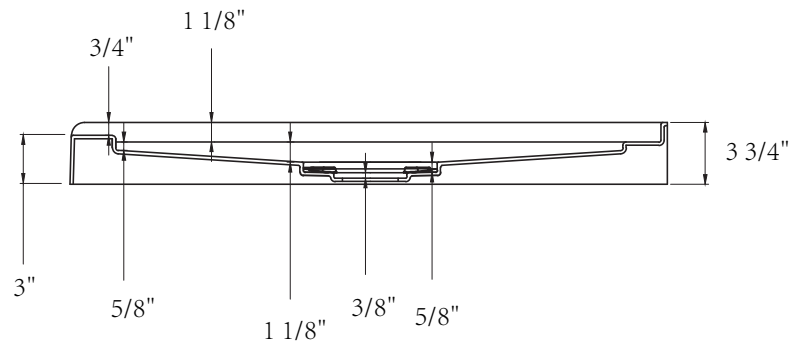

DIMENSION DETAILS

ACRYLIC SHOWER BASE

PRODUCT
INSTRUCTION
VIDEO

MODEL No.GS-SP3636F-C

Top View

Front View

Cap

Side View