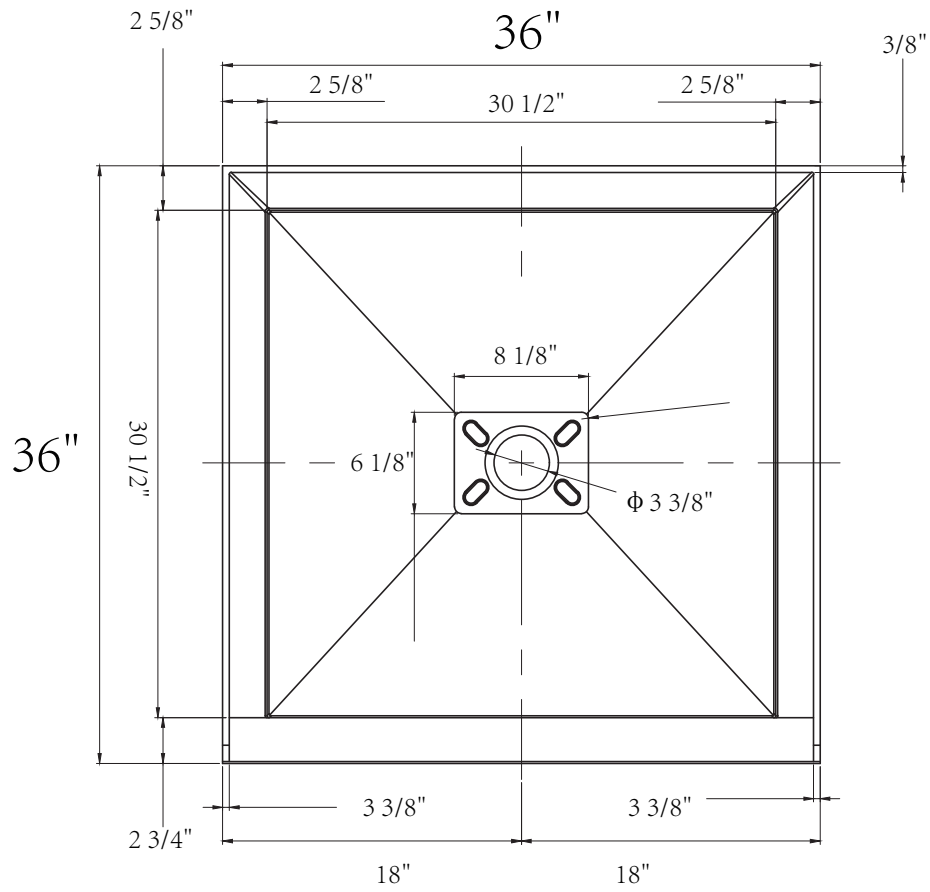

DIMENSION DETAILS

ACRYLIC SHOWER BASE

PRODUCT
INSTRUCTION
VIDEO

MODEL No.GS-SP3636F-C

Top View

Front View

Cap

Side View