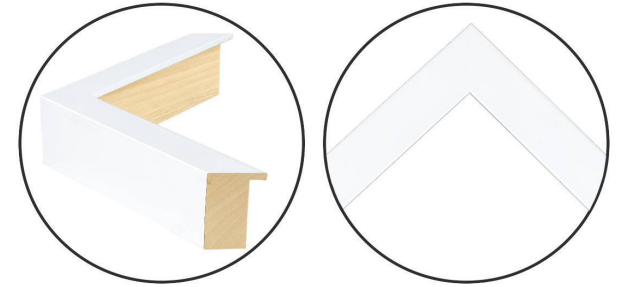

WENDOVER ART GROUP

ITEM NUMBER : **WMS0191**

TITLE : **Shape Shifter 3**

OUTWARD DIMENSION (W X H) : **25.5" x 33.5"**

FRAME (WIDTH X DEPTH) : **MC2329 | 1" x 2.13"**

FRAME FINISH : **Standard Frame**

Matte White

DESCRIPTION :

**Giclee on Matte Paper, Straight Cut and Floated on Mat,
Framed in Shadowbox**