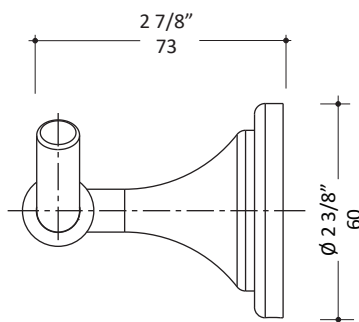

## Features:

---

- Wall-mount double robe hook
- Includes mounting hardware
- Plated brass construction

## Codes + Standards:

---

- Meets and exceeds applicable national codes and standards

LACAVA reserves the right to revise any dimension or information on this sheet without notice. Dimensions are nominal and may vary within an industry accepted tolerance of 1/4". Drawings provided herein are meant to give the user an idea of the product and are not made to scale. Location of plumbing is meant for reference, your specific application may vary.  
Revised: 03/19/2025