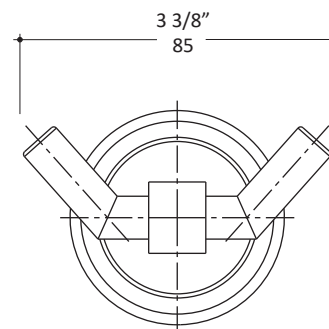

## Codes + Standards:

---

- Meets and exceeds applicable national codes and standards

LACAVA reserves the right to revise any dimension or information on this sheet without notice. Dimensions are nominal and may vary within an industry accepted tolerance of 1/4". Drawings provided herein are meant to give the user an idea of the product and are not made to scale. Location of plumbing is meant for reference, your specific application may vary.  
Revised: 03/19/2025