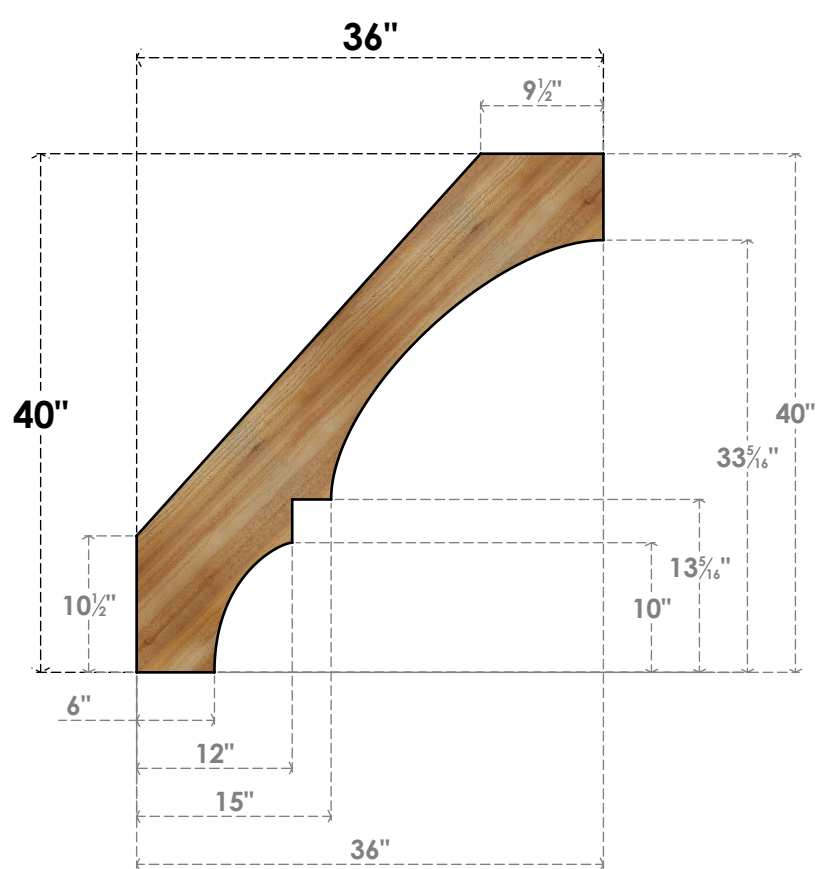

BRC06X36X40BOA00RWR

6"W X 36"D X 40"H BALBOA ROUGH SAWN BRACE, WESTERN RED CEDAR

SIDE

FRONT

EKENA MILLWORK
 2300 WEST MAIN ST.
 CLARKSVILLE, TX 75426
 TOLL FREE: 866-607-0453
 WWW.EKENAMILLWORK.COM

NOTES

1. INSTALLATION TO BE COMPLETED IN ACCORDANCE WITH MANUFACTURER'S SPECIFICATIONS.
2. DRAWING MAY NOT BE TO SCALE
3. THIS DRAWING IS INTENDED FOR DESIGN AND PLANNING PURPOSES ONLY.
4. ALL INFORMATION CONTAINED HEREIN WAS CURRENT AT THE TIME OF DEVELOPMENT BUT MUST BE REVIEWED AND APPROVED BY THE PRODUCT MANUFACTURER TO BE CONSIDERED ACCURATE.
5. PRODUCTS ARE NOT KILN DRIED. THIS ITEM IS UNIQUE AND WILL CONTAIN THE NATURAL VARIATIONS THAT THE WOOD SPECIES OFFERS. THIS MAY RESULT IN VARIATIONS UP TO 1/4"