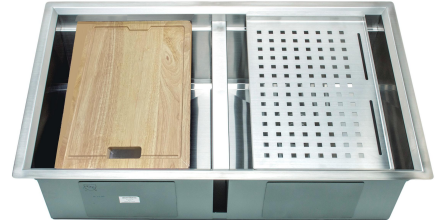

MATERIAL

Handcrafted with full-weight 18-gauge premium Type 304 stainless steel

FEATURES

- 10-inch deep double bowls; each bowl is 14x15-3/4 inches (inside dimensions)
- Bold 45-degree beveled rim and stepped decks
- Double-sloped turn between bottom and wall of bowls
- Sophisticated lines and shapes create beautiful reflections
- Companion low profile stainless steel colander and rubber wood cutting board
- Fine-grain brushed matte finish, lustrous yet scratch resistant
- Sound and condensation absorbent coating and padding
- Mounting hardware included
- Drain openings: 3-1/2 inches diameter
- Drain placement: offset towards rear
- Lifetime limited warranty

ACCESSORIES INCLUDED

Cutting Board: 306001

Stainless Steel Colander: 305001

OPTIONAL ACCESSORIES

Basket Strainer: S9900

S9900

306001

305001

SINK DIMENSIONS

Model	Overall		Left Bowl Inside			Right Bowl Inside			Recommend Cabinet Size
	L	W	L	W	D	L	W	D	
3D 3219-99	32"	19"	14 1/16"	15 3/4"	10"	14 1/16"	15 3/4"	10"	36"