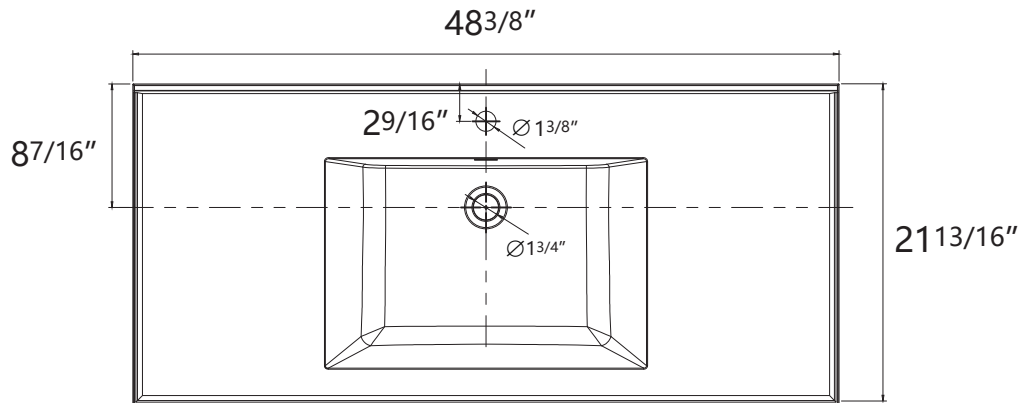

DIMENSION DETAILS

BATHROOM VANITY

PRODUCT
INSTRUCTION
VIDEO

Belize 48"

COUNTERTOP SIZE

Top View

Front View

Side View

VANITY SIZE

Front View

Side View