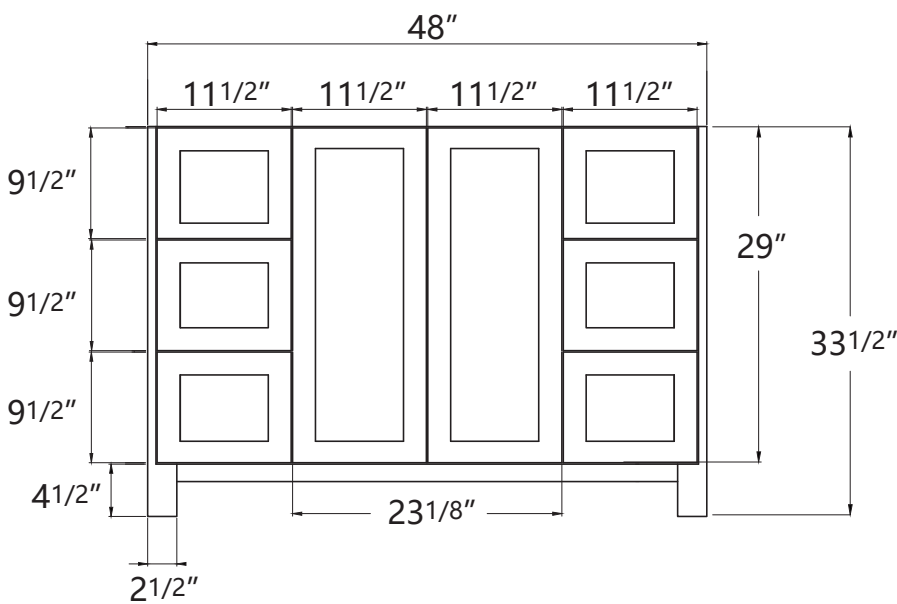

DIMENSION DETAILS

BATHROOM VANITY

PRODUCT
INSTRUCTION
VIDEO

Belize 48"

COUNTERTOP SIZE

Top View

Front View

Side View

VANITY SIZE

Front View

Side View