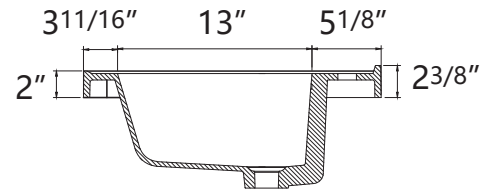

DIMENSION DETAILS

BATHROOM VANITY

PRODUCT
INSTRUCTION
VIDEO

Belize 48"

COUNTERTOP SIZE

Top View

Front View

Side View

VANITY SIZE

Front View

Side View