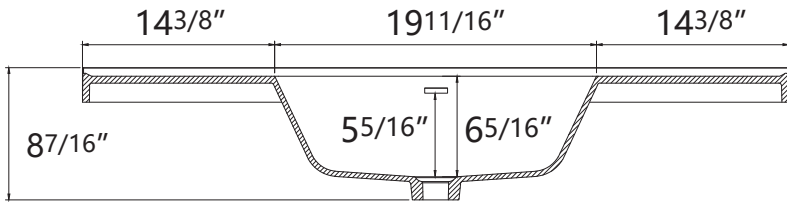

DIMENSION DETAILS

BATHROOM VANITY

PRODUCT
INSTRUCTION
VIDEO

Belize 48"

COUNTERTOP SIZE

Top View

Front View

Side View

VANITY SIZE

Front View

Side View