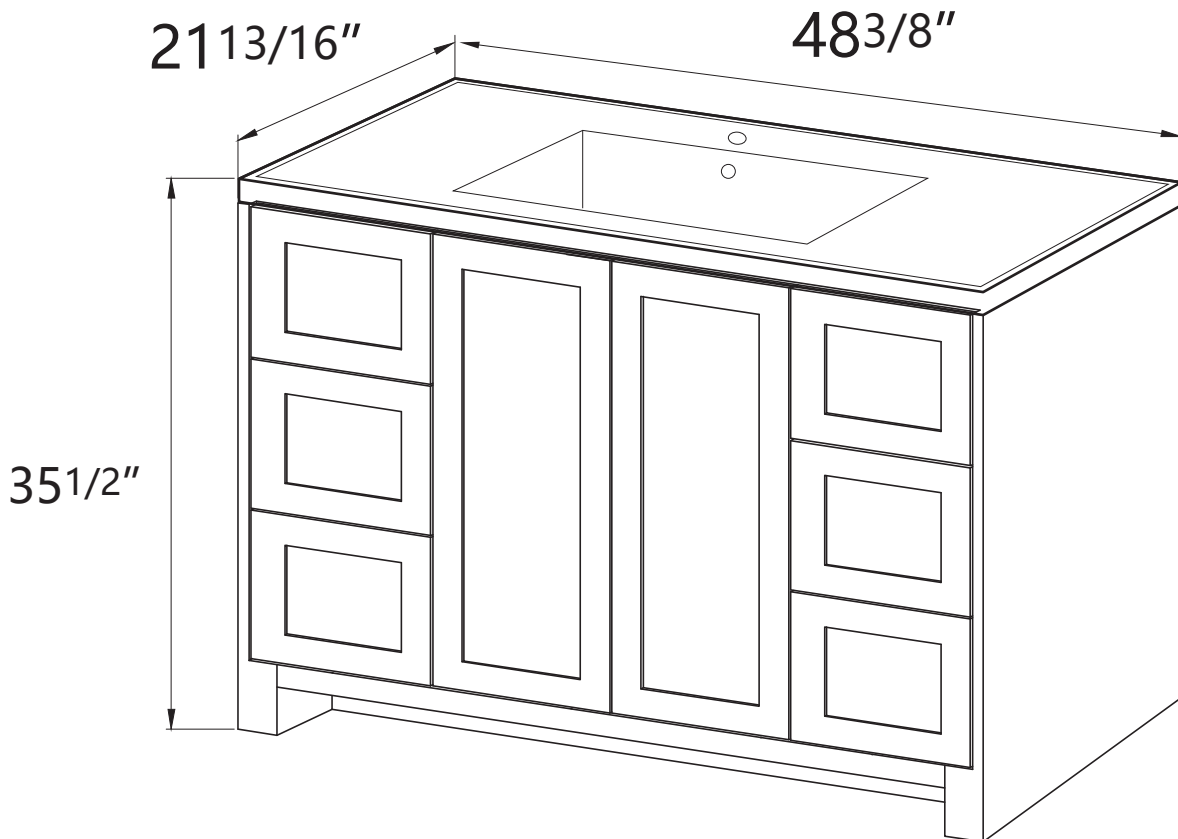

DIMENSION DETAILS

BATHROOM VANITY

PRODUCT
INSTRUCTION
VIDEO

Belize 48"

COUNTERTOP SIZE

Top View

Front View

Side View

VANITY SIZE

Front View

Side View