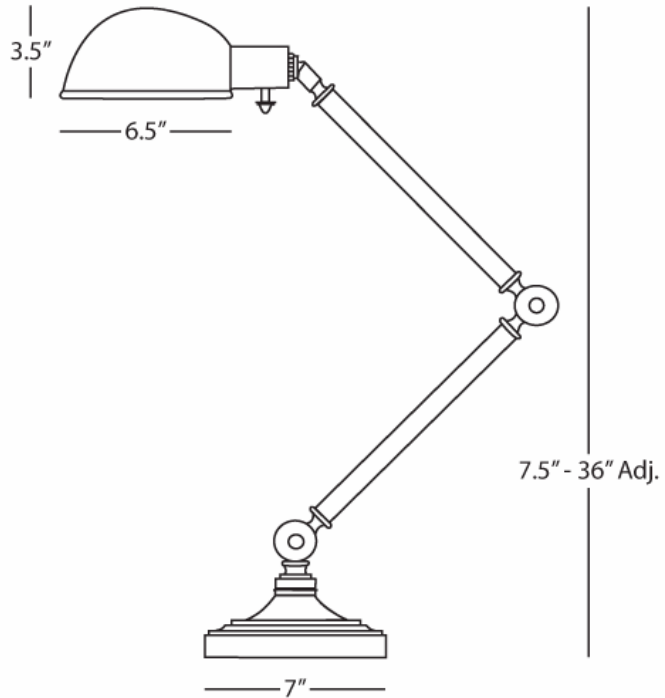

KINETIC

1500

Adjustable Pharmacy Task Table Lamp

1-60W Max.

Bulb Type: A

Switch: Hi-Lo Dimming

Antique Brass Finish

Metal Shade