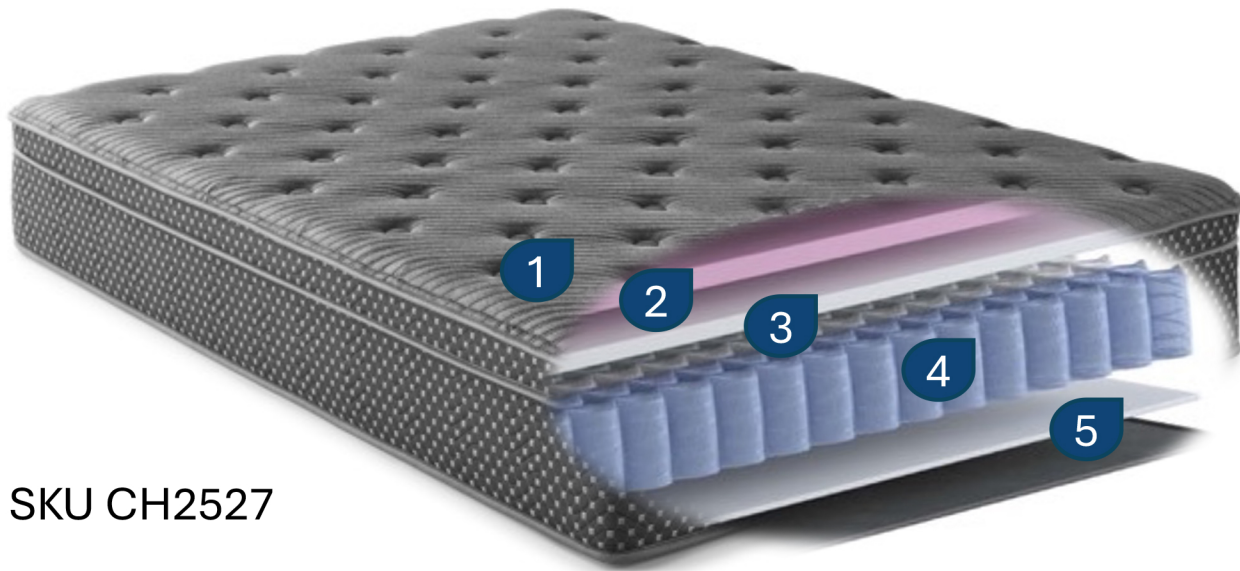

Mattress  
in a 

# 13" Euro Top Hybrid

SKU CH2527

- 1 360 Stretch Wicking Fabric Cover**  
Reacts to your body temperature to pull heat away from the body.
- 2 HD Gel Visco Foam**  
Relieves pressure points by contouring the hips, shoulders and neck.
- 3 HD Comfort Foam**  
Contours and cradles your body for better recovery while you sleep.
- 4 Individually Wrapped Coils with HD Edge**  
Allows for minimal partner disturbance throughout the night. HD Edge gives a more supportive edge while sleeping.
- 5 Support Foam**  
Provides durable and long-lasting support for the entire mattress.