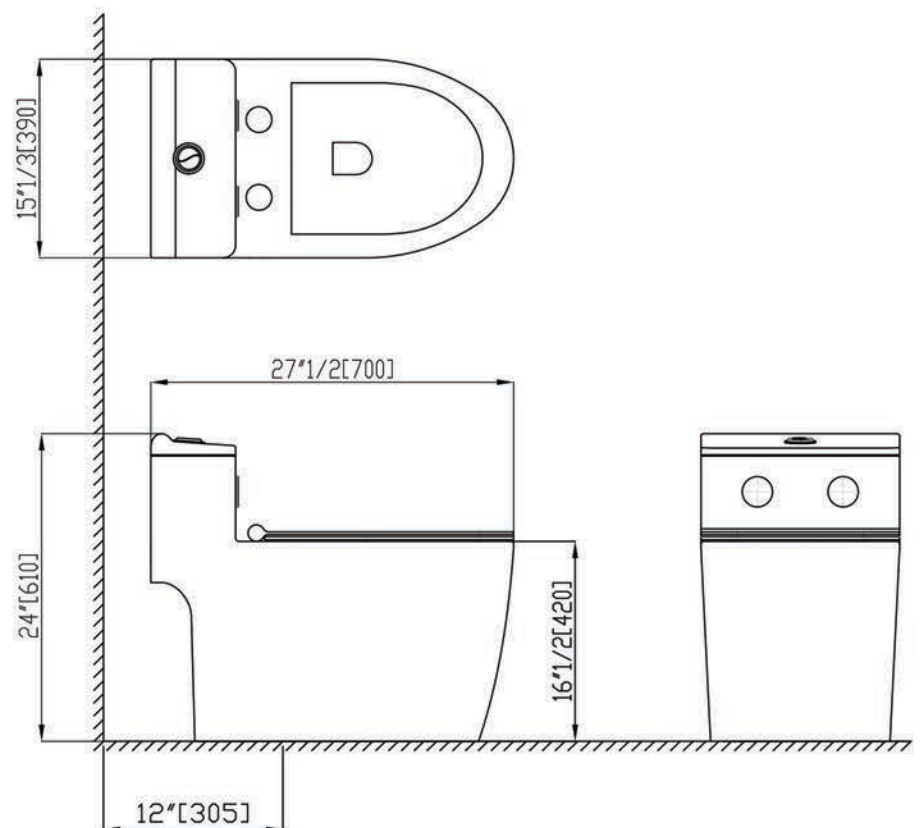

LONDON

ONE-PIECE TOILET

923

Features

- Standard 16.5" comfort height
- Elongated bowl
- Glazed skirted trapway
- 12" Rough - in
- Floor mount installation
- Dual Hurricane Flush System
0.8/1.28 gallons per flush (GPF)
- Chrome push button
- Quick-release soft close seat

Specifications

- 0.8/1.28 GPF
- Dual Flush System
- 12" Rough-in
- Floor mount
- Elongated bowl
- 16.5" Bowl height
- Glazed ceramic
- 5 Year Limited Warranty
- Factory flush-tested Gerebit
- ADA compliant, c/UPC & UPC certified
- Product Weight: 110 lb.
- L: 27"1/2 x W: 15"1/3 x H:24"

Included Accessories

- Side bolt cover parts
- Tank lid with chrome actuator push buttons
- Toilet seat with quick release show-close hinges
- Wax ring and toilet bolts

Parts

- Fill valve #FV20S
- Toilet seat #UF113
- Push button #SQ1
- Wax ring #WR1
- Tank lid #TL923

These dimensions and specifications are subject to change without notice