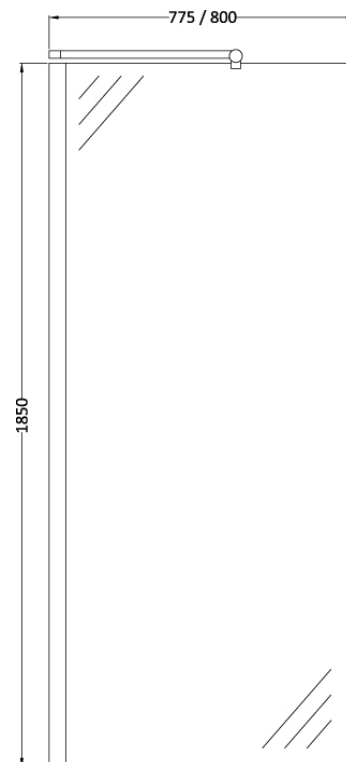

## WETROOM SCREEN

<b>Barcode</b>	5055369001736
<b>Product Code</b>	WRS080
<b>Finishes</b>	STAINLESS STEEL
<b>Product Type</b>	WETROOM SCREEN

### ADDITIONAL INFORMATION

- ◆ Stainless steel fixing bracket with rotating joint
- ◆ 8mm toughened safety glass
- ◆ Shower tray sold separately

Screen size	800mm
Adjustment range	775 - 800mm
Height	1850mm