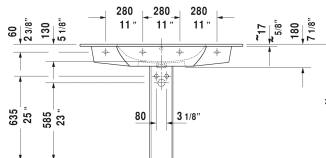

ME by Starck Furniture washbasin & # 2336120000 /
2336120030 / 2336120060

< 48 3/8" Inch >

ADA Installation

ADA Installation

ADA Installation

Furniture washbasin	Dimension	Weight	Order number
with overflow, with faucet deck, hardware included, wall-mounted, 48 3/8" Inch			
Colors			
00 White			
Variant			
●	48 3/8" x 19 1/4" Inch	73.7 lb	2336120000
● ● ●	48 3/8" x 19 1/4" Inch	73.7 lb	2336120030
⊗	48 3/8" x 19 1/4" Inch	73.7 lb	2336120060
Infobox			
Washbasin is not ADA compliant in combination with pedestal, siphon cover or metal console			
Sanitary ceramics with the special WonderGliss surface finish will remain clean and attractive-looking for a long time to come. When ordering WonderGliss please add a "1" as eleventh digit to the model number.			
Space-saving siphon	1 1/4" Inch	0.9 lb	005076

All drawings contain the necessary measurements which are subject to standard tolerances. They are stated in inch & mm and are non-binding. Exact measurements, in particular for customized installation scenarios, can only be taken from the finished ceramic piece.