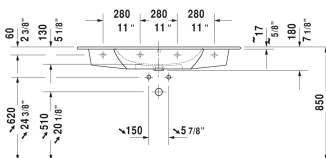

ME by Starck Furniture washbasin & # 2336120000 /
2336120030 / 2336120060

< 48 3/8" Inch >

ADA Installation

ADA Installation

ADA Installation

Furniture washbasin	Dimension	Weight	Order number
with overflow, with faucet deck, hardware included, wall-mounted, 48 3/8" Inch			
Colors			
00 White			
Variant			
●	48 3/8" x 19 1/4" Inch	73.7 lb	2336120000
● ● ●	48 3/8" x 19 1/4" Inch	73.7 lb	2336120030
⊗	48 3/8" x 19 1/4" Inch	73.7 lb	2336120060
Infobox			
Washbasin is not ADA compliant in combination with pedestal, siphon cover or metal console			
Sanitary ceramics with the special WonderGliss surface finish will remain clean and attractive-looking for a long time to come. When ordering WonderGliss please add a "1" as eleventh digit to the model number.			
Space-saving siphon	1 1/4" Inch	0.9 lb	005076

All drawings contain the necessary measurements which are subject to standard tolerances. They are stated in inch & mm and are non-binding. Exact measurements, in particular for customized installation scenarios, can only be taken from the finished ceramic piece.