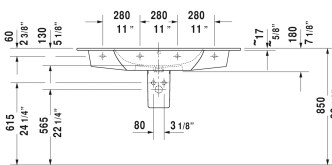

ME by Starck Furniture washbasin & # 2336120000 /
2336120030 / 2336120060

< 48 3/8" Inch >

ADA Installation

ADA Installation

ADA Installation

Furniture washbasin	Dimension	Weight	Order number
with overflow, with faucet deck, hardware included, wall-mounted, 48 3/8" Inch			
Colors			
00 White			
Variant			
●	48 3/8" x 19 1/4" Inch	73.7 lb	2336120000
● ● ●	48 3/8" x 19 1/4" Inch	73.7 lb	2336120030
⊗	48 3/8" x 19 1/4" Inch	73.7 lb	2336120060
Infobox			
Washbasin is not ADA compliant in combination with pedestal, siphon cover or metal console			
Sanitary ceramics with the special WonderGliss surface finish will remain clean and attractive-looking for a long time to come. When ordering WonderGliss please add a "1" as eleventh digit to the model number.			
Space-saving siphon	1 1/4" Inch	0.9 lb	005076

All drawings contain the necessary measurements which are subject to standard tolerances. They are stated in inch & mm and are non-binding. Exact measurements, in particular for customized installation scenarios, can only be taken from the finished ceramic piece.