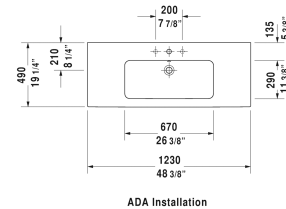

ME by Starck Furniture washbasin & # 2336120000 /
2336120030 / 2336120060

< 48 3/8" Inch >

ADA Installation

ADA Installation

ADA Installation

Furniture washbasin	Dimension	Weight	Order number
with overflow, with faucet deck, hardware included, wall-mounted, 48 3/8" Inch			
Colors			
00 White			
Variant			
●	48 3/8" x 19 1/4" Inch	73.7 lb	2336120000
● ● ●	48 3/8" x 19 1/4" Inch	73.7 lb	2336120030
⊗	48 3/8" x 19 1/4" Inch	73.7 lb	2336120060
Infobox			
Washbasin is not ADA compliant in combination with pedestal, siphon cover or metal console			
Sanitary ceramics with the special WonderGliss surface finish will remain clean and attractive-looking for a long time to come. When ordering WonderGliss please add a "1" as eleventh digit to the model number.			
Space-saving siphon	1 1/4" Inch	0.9 lb	005076