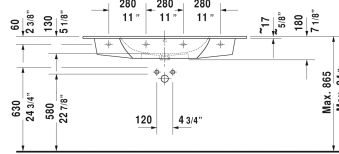

ME by Starck Furniture washbasin & # 2336120000 /
2336120030 / 2336120060

< 48 3/8" Inch >

ADA Installation

ADA Installation

ADA Installation

Furniture washbasin	Dimension	Weight	Order number
with overflow, with faucet deck, hardware included, wall-mounted, 48 3/8" Inch			
Colors			
00 White			
Variant			
●	48 3/8" x 19 1/4" Inch	73.7 lb	2336120000
● ● ●	48 3/8" x 19 1/4" Inch	73.7 lb	2336120030
⊗	48 3/8" x 19 1/4" Inch	73.7 lb	2336120060
Infobox			
Washbasin is not ADA compliant in combination with pedestal, siphon cover or metal console			
Sanitary ceramics with the special WonderGliss surface finish will remain clean and attractive-looking for a long time to come. When ordering WonderGliss please add a "1" as eleventh digit to the model number.			
Space-saving siphon	1 1/4" Inch	0.9 lb	005076

All drawings contain the necessary measurements which are subject to standard tolerances. They are stated in inch & mm and are non-binding. Exact measurements, in particular for customized installation scenarios, can only be taken from the finished ceramic piece.