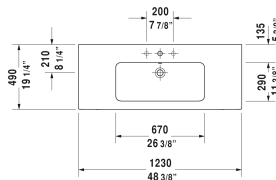

ME by Starck Furniture washbasin & # 2336120000 /
2336120030 / 2336120060

< 48 3/8" Inch >

ADA Installation

ADA Installation

ADA Installation

Furniture washbasin	Dimension	Weight	Order number
with overflow, with faucet deck, hardware included, wall-mounted, 48 3/8" Inch			
Colors			
00 White			
Variant			
●	48 3/8" x 19 1/4" Inch	73.7 lb	2336120000
● ● ●	48 3/8" x 19 1/4" Inch	73.7 lb	2336120030
⊗	48 3/8" x 19 1/4" Inch	73.7 lb	2336120060
Infobox			
Washbasin is not ADA compliant in combination with pedestal, siphon cover or metal console			
Sanitary ceramics with the special WonderGliss surface finish will remain clean and attractive-looking for a long time to come. When ordering WonderGliss please add a "1" as eleventh digit to the model number.			
Space-saving siphon	1 1/4" Inch	0.9 lb	005076

All drawings contain the necessary measurements which are subject to standard tolerances. They are stated in inch & mm and are non-binding. Exact measurements, in particular for customized installation scenarios, can only be taken from the finished ceramic piece.