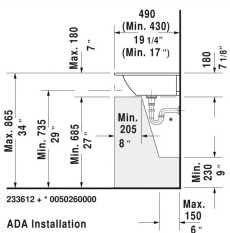

ME by Starck Furniture washbasin & # 2336120000 /
2336120030 / 2336120060

< 48 3/8" Inch >

ADA Installation

ADA Installation

ADA Installation

Furniture washbasin	Dimension	Weight	Order number
with overflow, with faucet deck, hardware included, wall-mounted, 48 3/8" Inch			
Colors			
00 White			
Variant			
●	48 3/8" x 19 1/4" Inch	73.7 lb	2336120000
● ● ●	48 3/8" x 19 1/4" Inch	73.7 lb	2336120030
⊗	48 3/8" x 19 1/4" Inch	73.7 lb	2336120060
Infobox			
Washbasin is not ADA compliant in combination with pedestal, siphon cover or metal console			
Sanitary ceramics with the special WonderGliss surface finish will remain clean and attractive-looking for a long time to come. When ordering WonderGliss please add a "1" as eleventh digit to the model number.			
Space-saving siphon	1 1/4" Inch	0.9 lb	005076