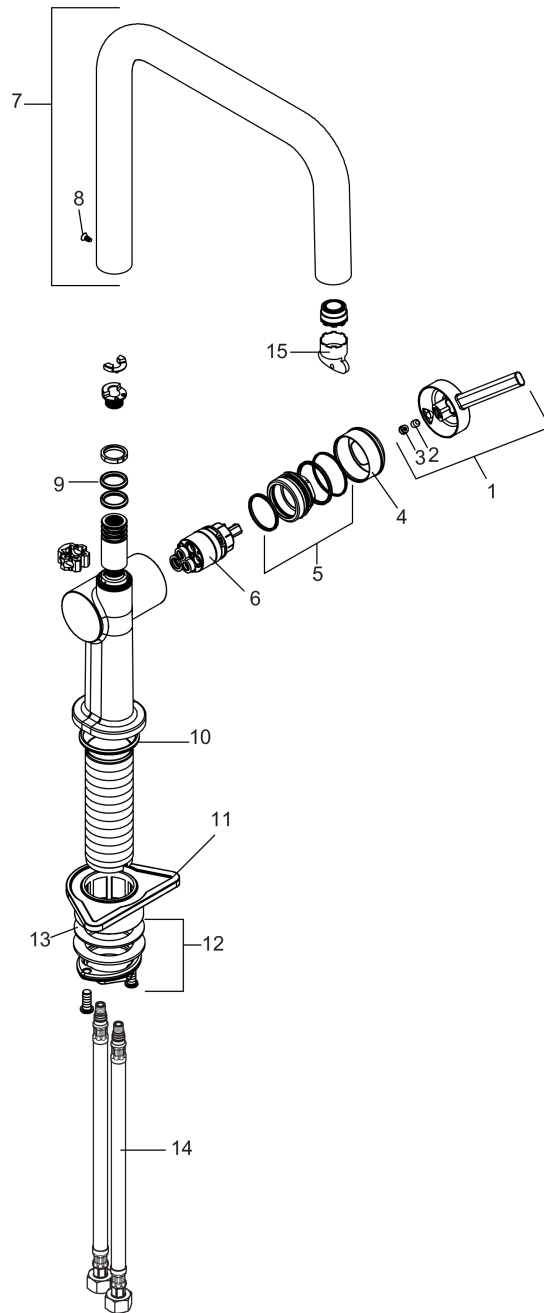

#### Features

- Swivel range adjustable in 4 steps 60°, 110°, 150° or 360°
- Aerated spray
- deck mounted
- Flow: 1.75 GPM (6.6 L/Min)
- Ceramic cartridge
- 3/8" connections
- 1 3/8" Mounting hole required
- Single lever kitchen mixer, connection hoses, Fastening set, Assembly instructions

### Product image

### Scale drawing

**Talis N**  
**Kitchen Faucet, U-Style 1-Spray, 1.75 GPM**  
 Finishes : **polished nickel**    Part no. : **72806831**

Exploded drawing

Year of production: >04/20

**Talis N****Kitchen Faucet, U-Style 1-Spray, 1.75 GPM**Finishes : **polished nickel** Part no. : **72806831****Spare parts list**

Year of production: &gt;04/20

<b>Pos.</b>	<b>Description</b>	<b>Part no.</b>	<b>Price</b>	<b>PU</b>
1	handle	93736830	-	1
2	hollow set screw M5x5	98446000	-	1
3	screw cover	93735610	-	1
4	flange	93737830	-	1
5	nut	93738000	-	1
6	cartridge, assy	93760000	-	1
7	spout cpl.	93756830	-	1
8	screw	94319000	-	1
9	O-Ring 14x2,5	98189000	-	1
10	O-ring 36x3	98052000	-	1
11	support	97523000	-	1
12	fixing set (Ø 34)	95049000	-	1
13	lever collar	97548000	-	1
14	connection hose 35½" M8x0,75 3/8"	96316001	-	1
15	service tool	93750000	-	1
a	O-ring 7x1,5	98422000	-	1
b	aerator cpl.	94222000	-	1