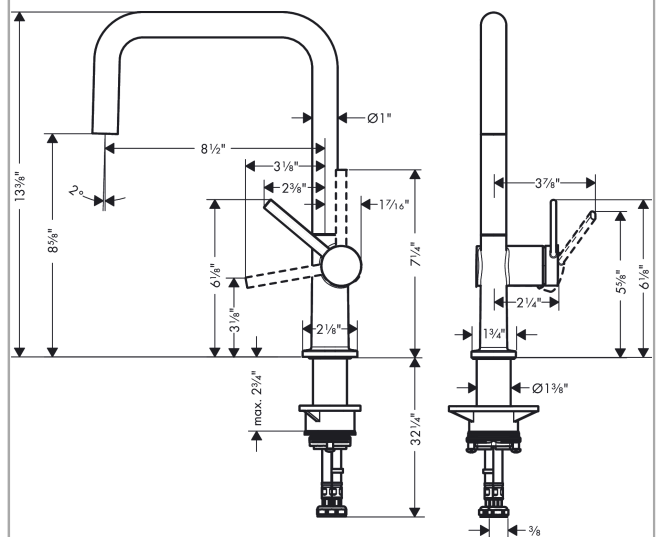

#### Features

- Swivel range adjustable in 4 steps 60°, 110°, 150° or 360°
- Aerated spray
- deck mounted
- Flow: 1.75 GPM (6.6 L/Min)
- Ceramic cartridge
- 3/8" connections
- 1 3/8" Mounting hole required
- Single lever kitchen mixer, connection hoses, Fastening set, Assembly instructions

### Scale drawing

**Talis N**  
**Kitchen Faucet, U-Style 1-Spray, 1.75 GPM**  
 Finishes : **polished nickel**    Part no. : **72806831**

Exploded drawing

Year of production: >04/20

**Talis N****Kitchen Faucet, U-Style 1-Spray, 1.75 GPM**Finishes : **polished nickel** Part no. : **72806831****Spare parts list**

Year of production: &gt;04/20

<b>Pos.</b>	<b>Description</b>	<b>Part no.</b>	<b>Price</b>	<b>PU</b>
1	handle	93736830	-	1
2	hollow set screw M5x5	98446000	-	1
3	screw cover	93735610	-	1
4	flange	93737830	-	1
5	nut	93738000	-	1
6	cartridge, assy	93760000	-	1
7	spout cpl.	93756830	-	1
8	screw	94319000	-	1
9	O-Ring 14x2,5	98189000	-	1
10	O-ring 36x3	98052000	-	1
11	support	97523000	-	1
12	fixing set (Ø 34)	95049000	-	1
13	lever collar	97548000	-	1
14	connection hose 35½" M8x0,75 3/8"	96316001	-	1
15	service tool	93750000	-	1
a	O-ring 7x1,5	98422000	-	1
b	aerator cpl.	94222000	-	1