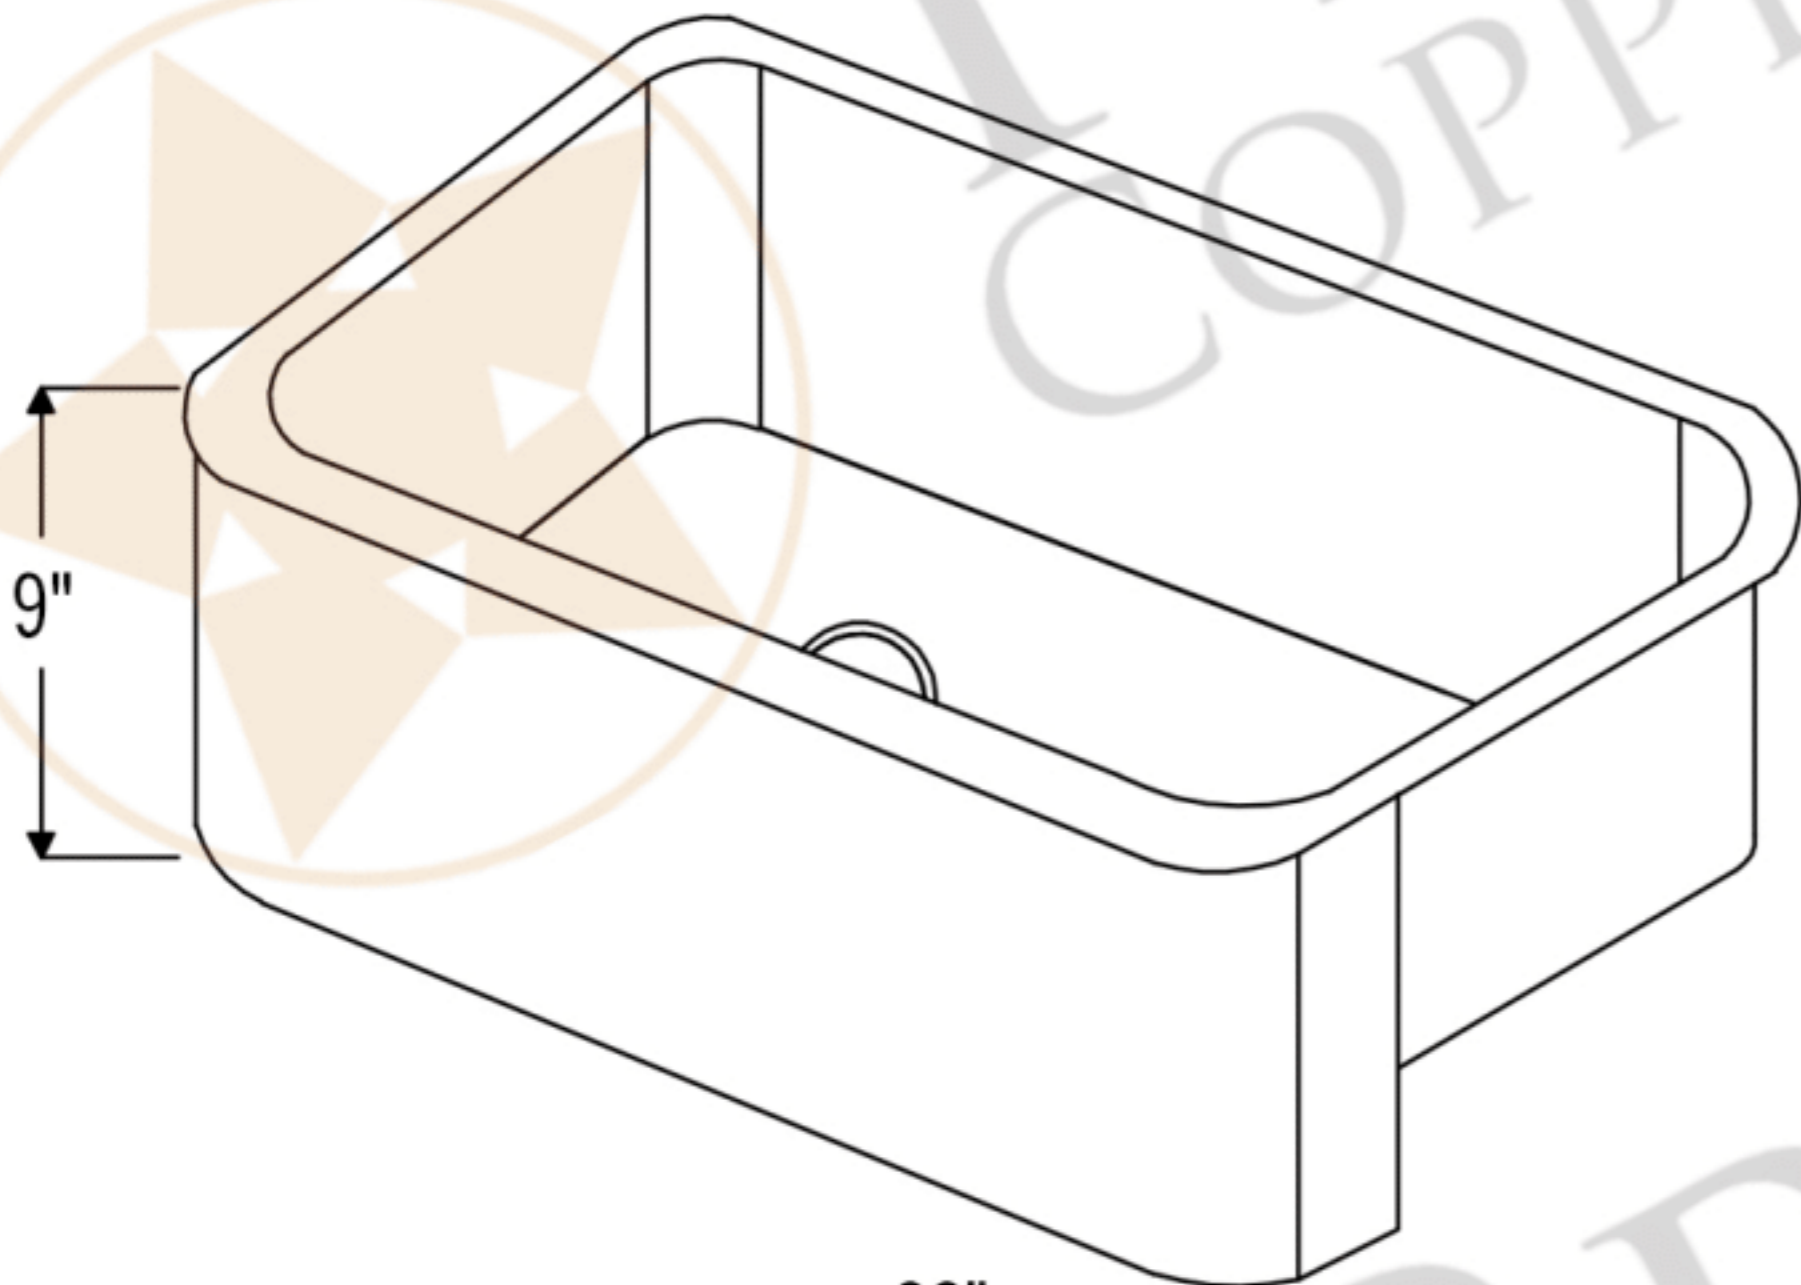

PREMIER
COPPER PRODUCTS

MODEL NUMBER: KASDB33229

- * Description: 33" Hammered Copper Kitchen Apron Single Basin Sink
- * Outer Dimension: 33" x 22" x 9"
- * Inner Dimension: 31" x 19" x 9"
- * Rim: Back, Left, Right - 1" / Front - 2"
- * Drain Opening: 3.5"
- * Finish: Oil Rubbed Bronze

CODE/STANDARD COMPLIANCE

* IAPMO/cUPC LISTED

* ORB: Oil Rubbed Bronze

THIS PRODUCT IS HAND CRAFTED, SMALL VARIANCES IN COLOR AND SIZE MAY OCCUR.
DO NOT MAKE ANY INSTALLATION CUTS UNTIL YOU RECEIVE YOUR ITEM(S).