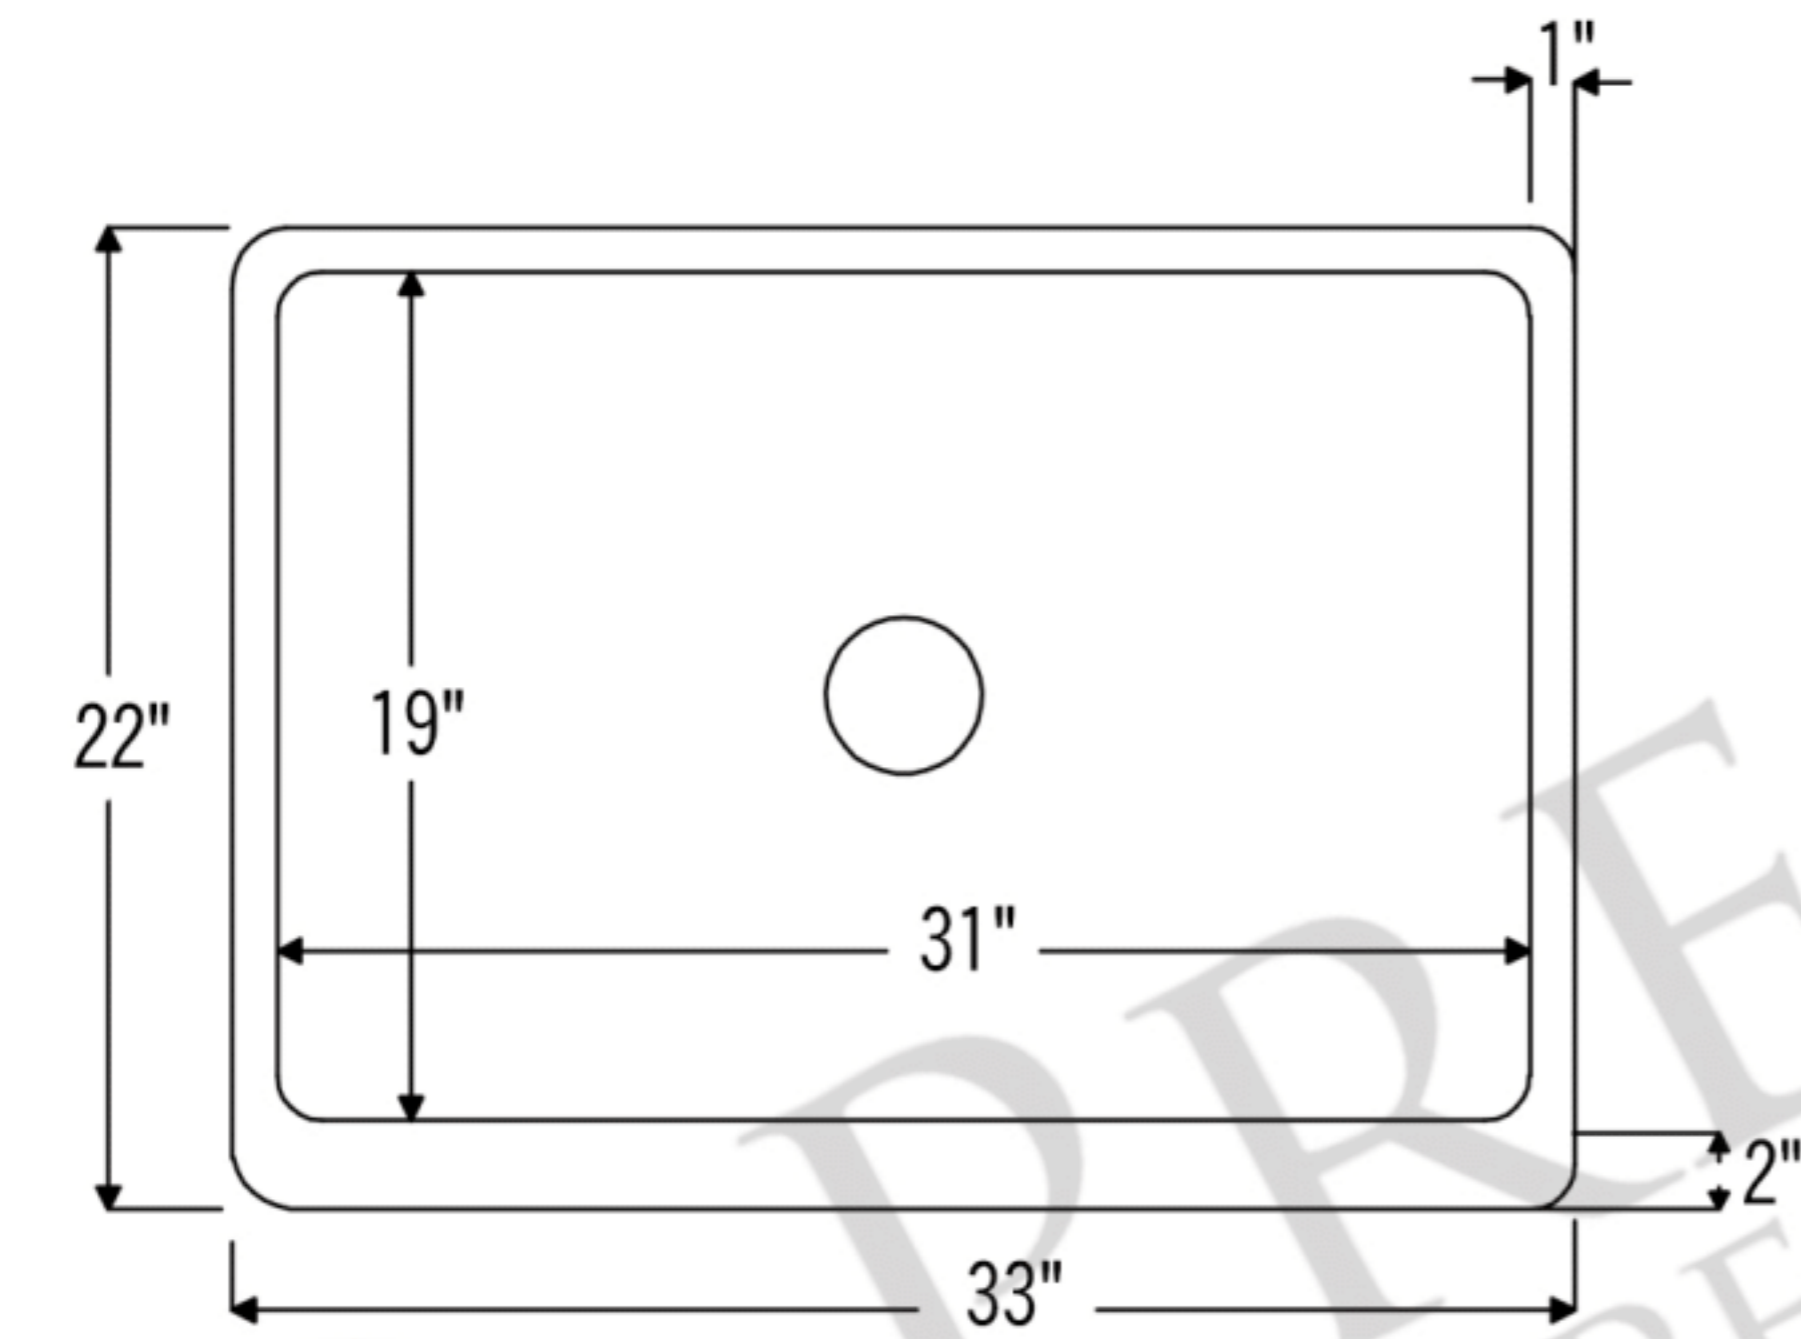

PREMIER
COPPER PRODUCTS

MODEL NUMBER: KASDB33229

- * Description: 33" Hammered Copper Kitchen Apron Single Basin Sink
- * Outer Dimension: 33" x 22" x 9"
- * Inner Dimension: 31" x 19" x 9"
- * Rim: Back, Left, Right - 1" / Front - 2"
- * Drain Opening: 3.5"
- * Finish: Oil Rubbed Bronze

CODE/STANDARD COMPLIANCE

* IAPMO/cUPC LISTED

* ORB: Oil Rubbed Bronze

THIS PRODUCT IS HAND CRAFTED, SMALL VARIANCES IN COLOR AND SIZE MAY OCCUR.
DO NOT MAKE ANY INSTALLATION CUTS UNTIL YOU RECEIVE YOUR ITEM(S).