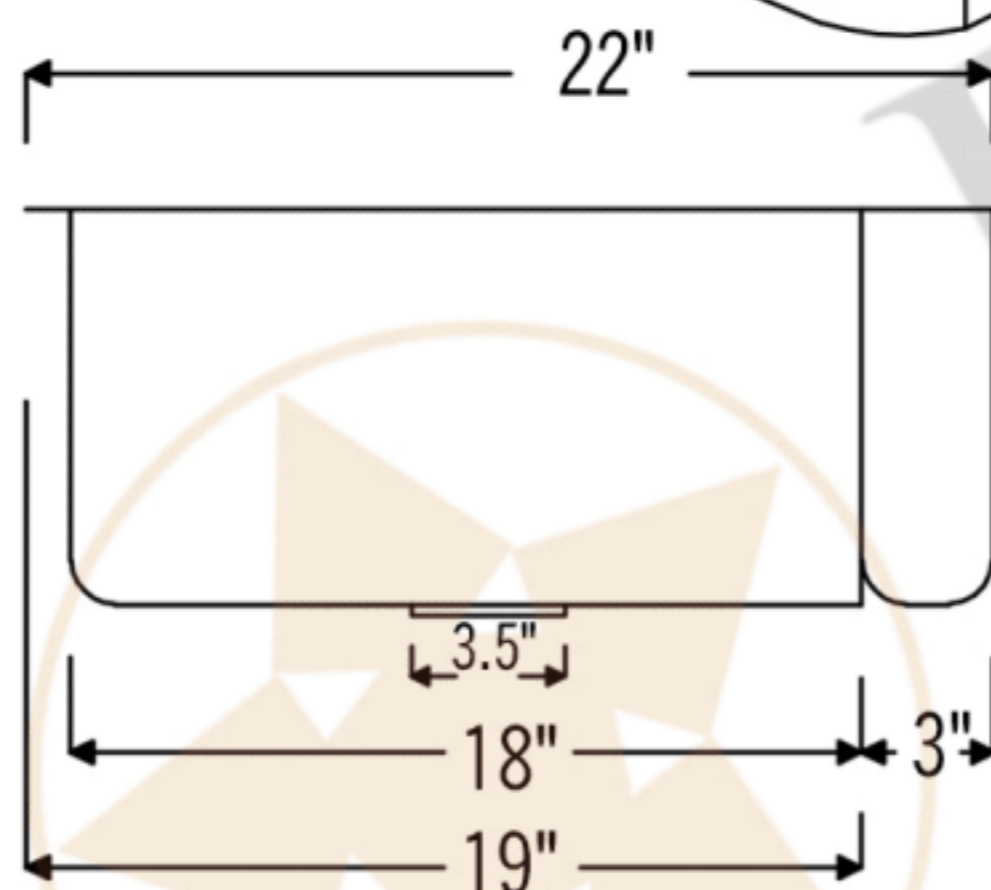

PREMIER
COPPER PRODUCTS

MODEL NUMBER: KASDB33229

- Description: 33" Hammered Copper Kitchen Apron Single Basin Sink
- Outer Dimension: 33" x 22" x 9"
- Inner Dimension: 31" x 19" x 9"
- Rim: Back, Left, Right - 1" / Front - 2"
- Drain Opening: 3.5"
- Finish: Oil Rubbed Bronze

CODE/STANDARD COMPLIANCE

* IAPMO/cUPC LISTED

* ORB: Oil Rubbed Bronze

THIS PRODUCT IS HAND CRAFTED, SMALL VARIANCES IN COLOR AND SIZE MAY OCCUR.
DO NOT MAKE ANY INSTALLATION CUTS UNTIL YOU RECEIVE YOUR ITEM(S).