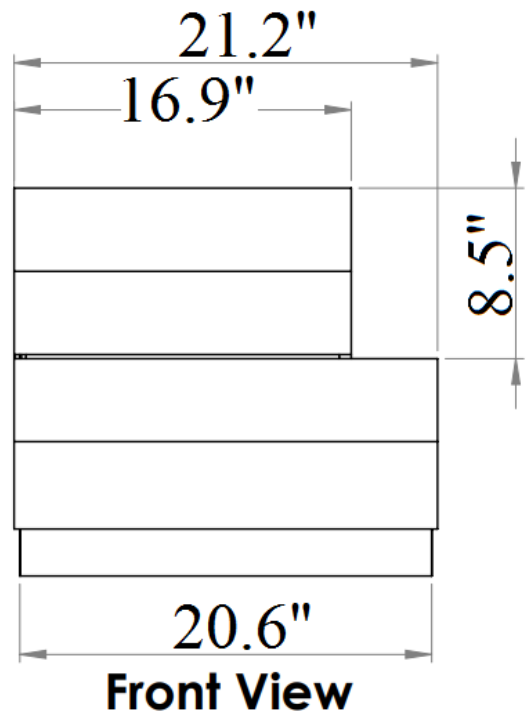

Detailed Dimensions

Upholstered Platform Bed

Queen Bed

Front View

Side View

King Bed

95.8"

Front View

3.7"

Side View

Back View

Chest

Chest

Front View

Side View

Chest Drawer

Top View

Chest Drawer

Front View

Side View

**Side table
(Left side)**

**Side table
(Right side)**

Side View

Front View

Dresser & Mirror

8.3"

Front View

9.5"

Side View

Dresser Drawer

Top View

Dresser Drawer