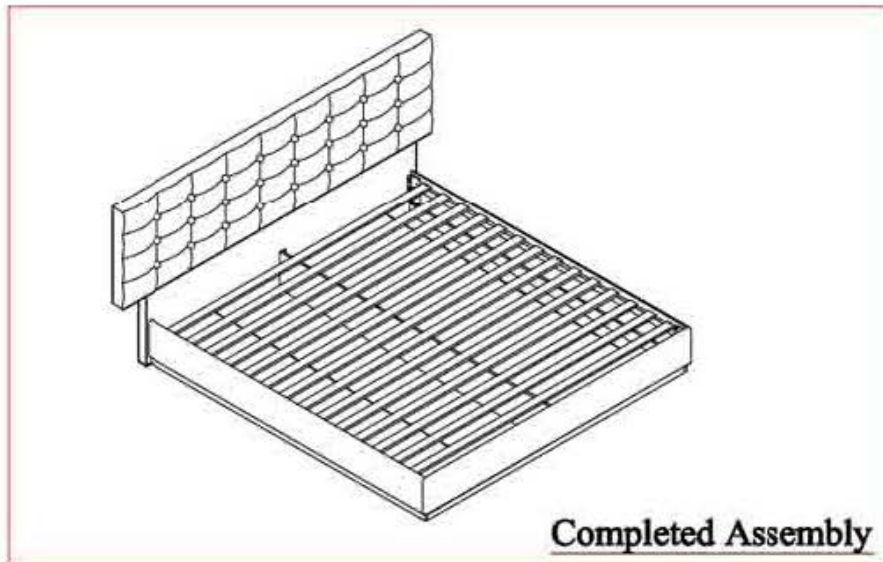

2

Make sure mirror frame is at the center of dresser . Use measuring tape to ensure the mirror frame distant balanced.

3

Refer marking on mirror support and tighten all screws.

4

Assembled Dresser & Mirror

Assembly Instruction

Thank you for purchasing this quality product.
Please check all packing material carefully which
may have come loose inside the carton during shipment.

PART LIST

No	Description	Qty
1	Headboard	1pc
2	Footboard	1pc
3	Side Rail	2pcs
4	Center Rail	1pc
5	Slat	1set