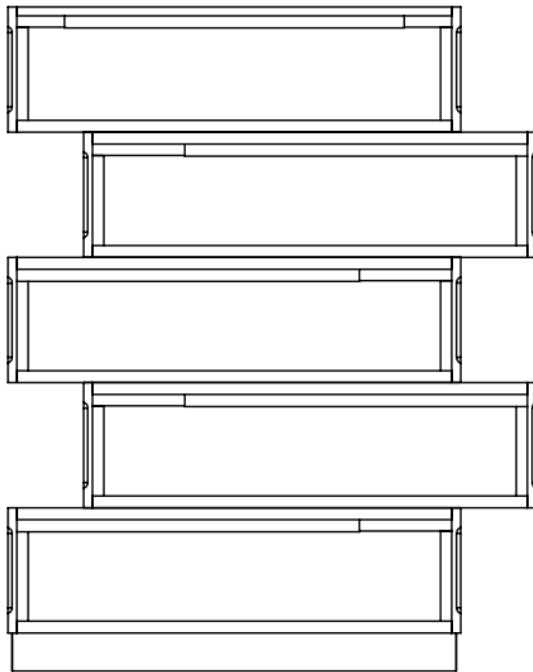

Detailed Dimensions

Upholstered Platform Bed

Queen Bed

Front View

Side View

King Bed

95.8"

Front View

3.7"

Side View

Back View

Chest

Chest

Front View

Side View

Chest Drawer

Top View

Chest Drawer

Front View

Side View

**Side table
(Left side)**

**Side table
(Right side)**

Side View

Front View

Dresser & Mirror

8.3"

Front View

9.5"

Side View

Dresser Drawer

Top View

Dresser Drawer