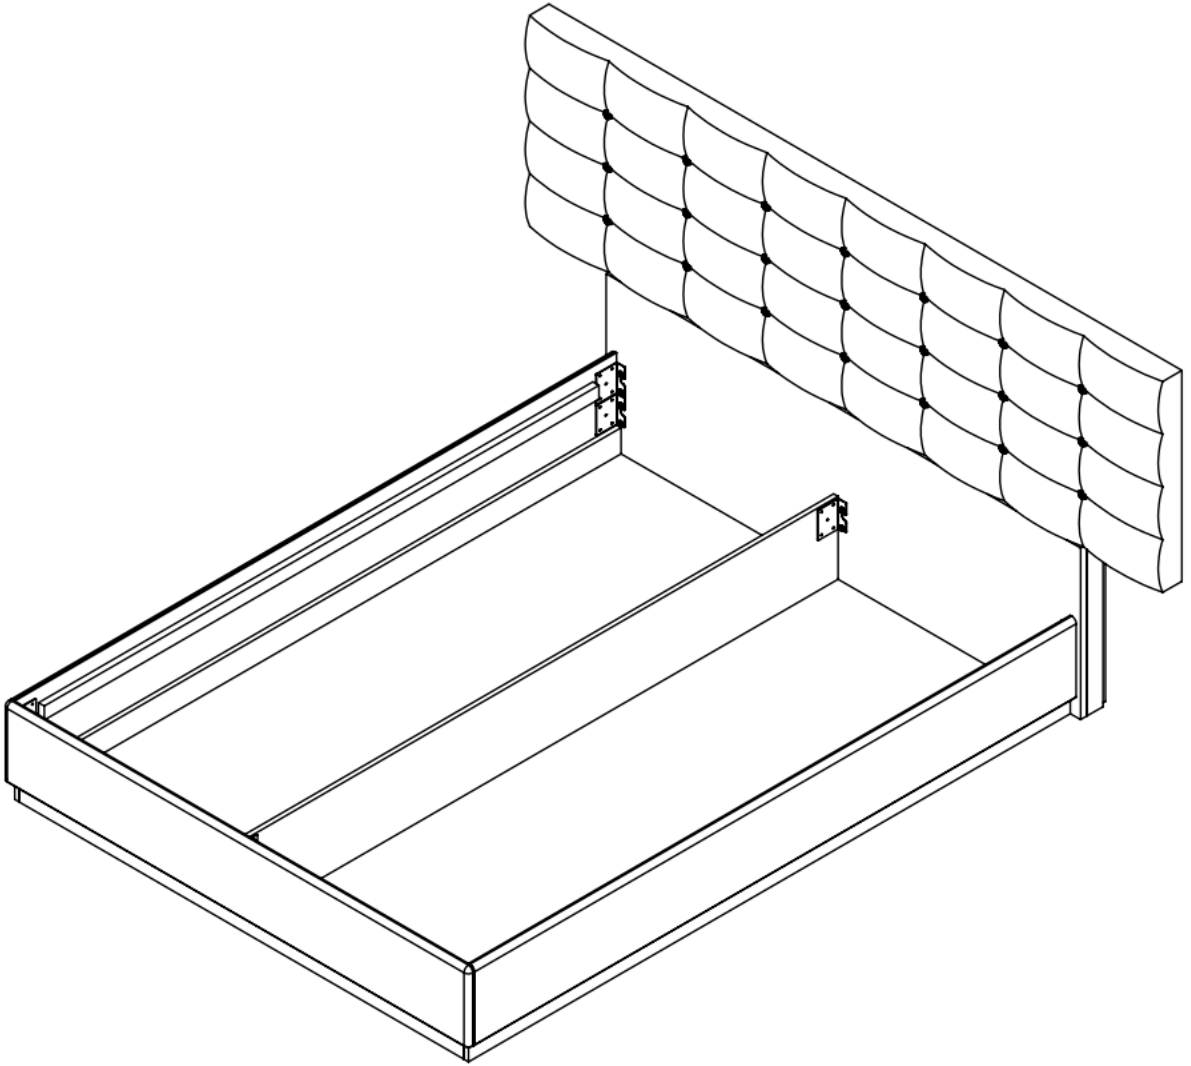

Upholstered Platform Bed

We offer a fresh aim and outlook of the modern bedroom. Uniquely designed case goods, this Black lacquered finish set will enhance the look of bedrooms of different sizes and colors. The white leatherette headboard provides elegance as well as a classic look to the bedroom set. Our case goods are equipped with full extension glides

Detailed Dimensions

Upholstered Platform Bed

Queen Bed

Front View

Side View

King Bed

95.8"

Front View

3.7"

Side View

Back View

Chest

Chest

Front View

Side View

Chest Drawer

Dresser & Mirror

8.3"

Front View

9.5"

Side View

Dresser Drawer

Top View

Dresser Drawer