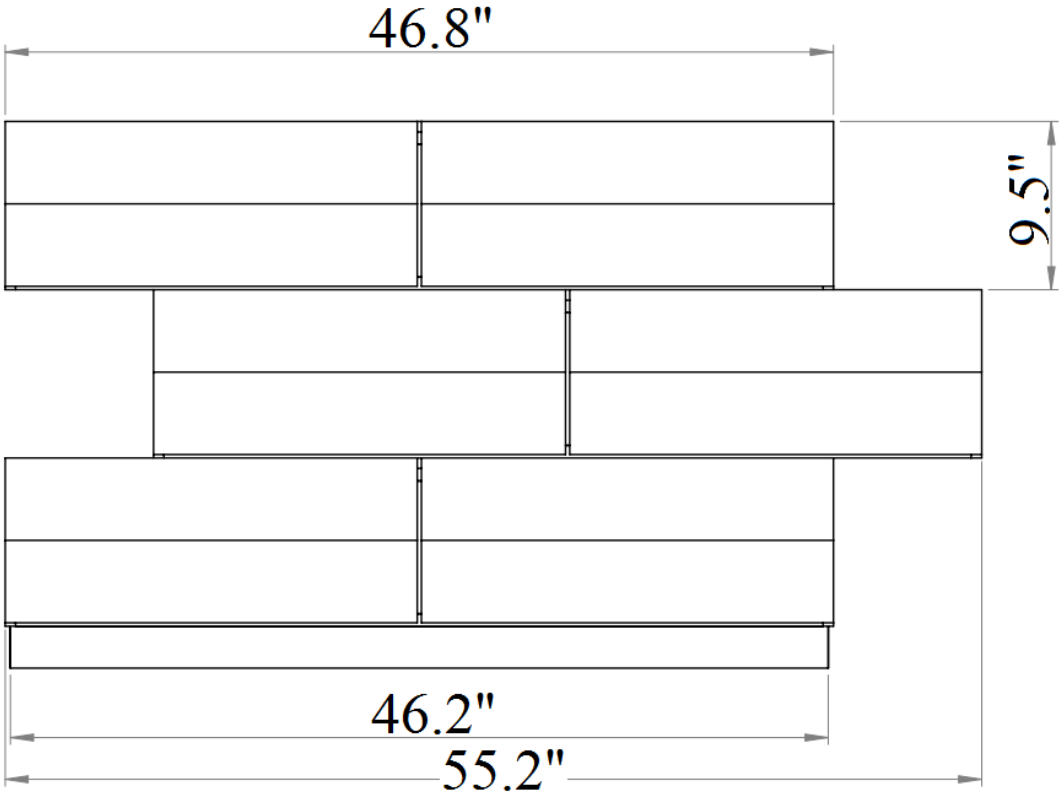

Detailed Dimensions

Upholstered Platform Bed

Queen Bed

Front View

Side View

King Bed

95.8"

Front View

3.7"

Side View

Back View

Chest

Chest

Front View

Side View

Chest Drawer

Night Stand Drawer

Side View

Dresser & Mirror

Front View

Side View

Dresser & Mirror

Front View

Side View

Dresser & Mirror

8.3"

Front View

9.5"

Side View

Dresser Drawer

Top View

Dresser Drawer