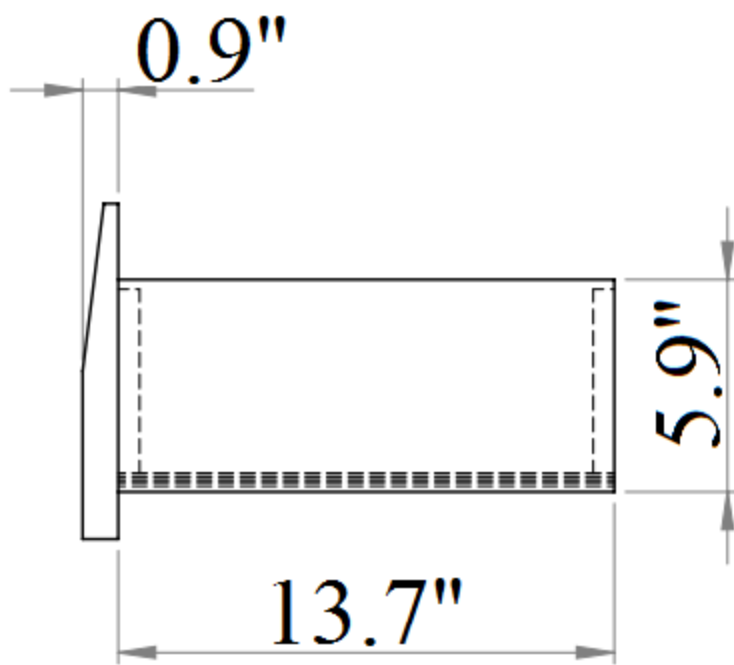

Detailed Dimensions

Upholstered Platform Bed

Queen Bed

Front View

Side View

King Bed

95.8"

Front View

3.7"

Side View

Back View

Chest

Chest

Front View

Side View

Chest Drawer

Dresser & Mirror

8.3"

Front View

9.5"

Side View

Dresser Drawer

Top View

Dresser Drawer

Front View

Side View

Dresser & Mirror Assembly Instructions

Dresser

Mirror frame

Mirror supports (pre-assembled with truss head screw M4x32mm)

①

Hold down and place mirror frame on dressing table and align at the back of dresser.