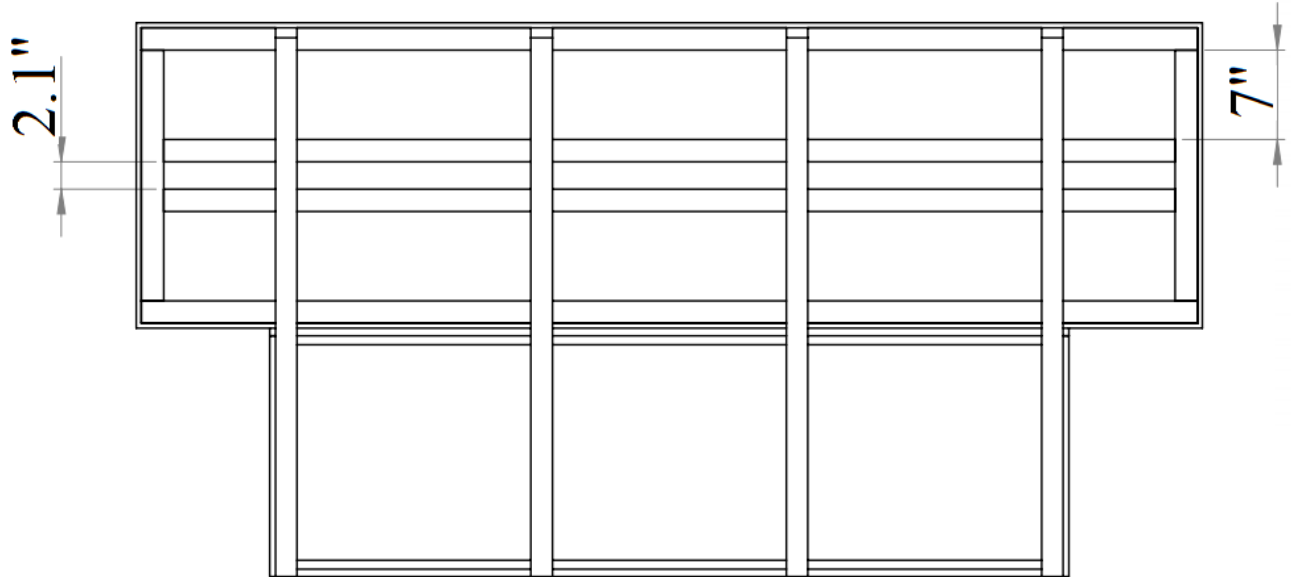

Detailed Dimensions

Upholstered Platform Bed

Queen Bed

Front View

Side View

King Bed

95.8"

Front View

3.7"

Side View

Back View

Chest

Chest

Front View

Side View

Chest Drawer

Top View

Chest Drawer

Front View

Side View

**Side table
(Left side)**

**Side table
(Right side)**

Side View

Front View

Dresser & Mirror

8.3"

Front View

9.5"

Side View

Dresser Drawer

Top View

Dresser Drawer