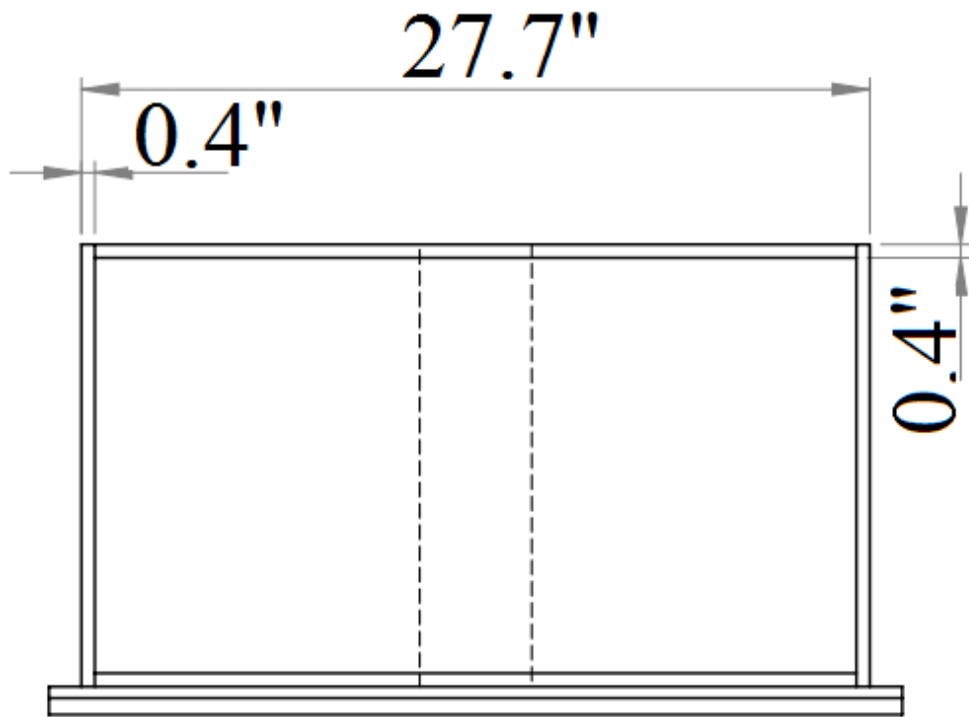

Detailed Dimensions

Upholstered Platform Bed

Queen Bed

Front View

Side View

King Bed

95.8"

Front View

3.7"

Side View

Back View

Chest

Chest

Front View

Side View

Chest Drawer

Top View

Chest Drawer

Front View

Side View

**Side table
(Left side)**

**Side table
(Right side)**

Side View

Front View

Dresser & Mirror

8.3"

Front View

9.5"

Side View

Dresser Drawer

Top View

Dresser Drawer