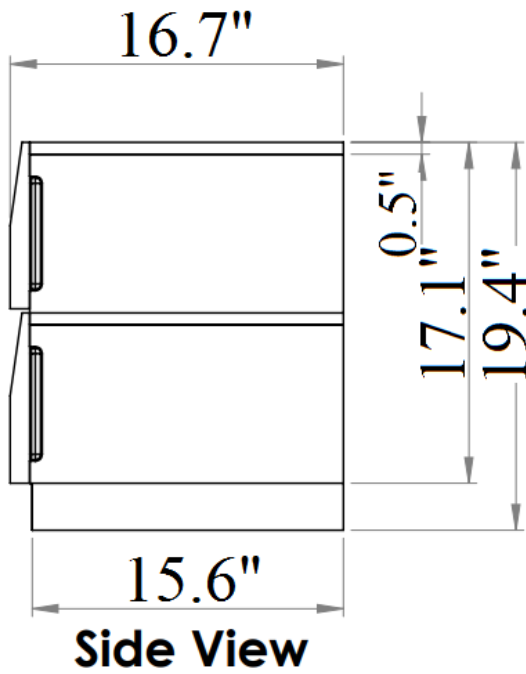

Detailed Dimensions

Upholstered Platform Bed

Queen Bed

Front View

Side View

King Bed

95.8"

Front View

3.7"

Side View

Back View

Chest

Chest

Front View

Side View

Chest Drawer

Top View

Chest Drawer

Front View

Side View

**Side table
(Left side)**

**Side table
(Right side)**

Side View

Front View

Dresser & Mirror

8.3"

Front View

9.5"

Side View

Dresser Drawer

Top View

Dresser Drawer