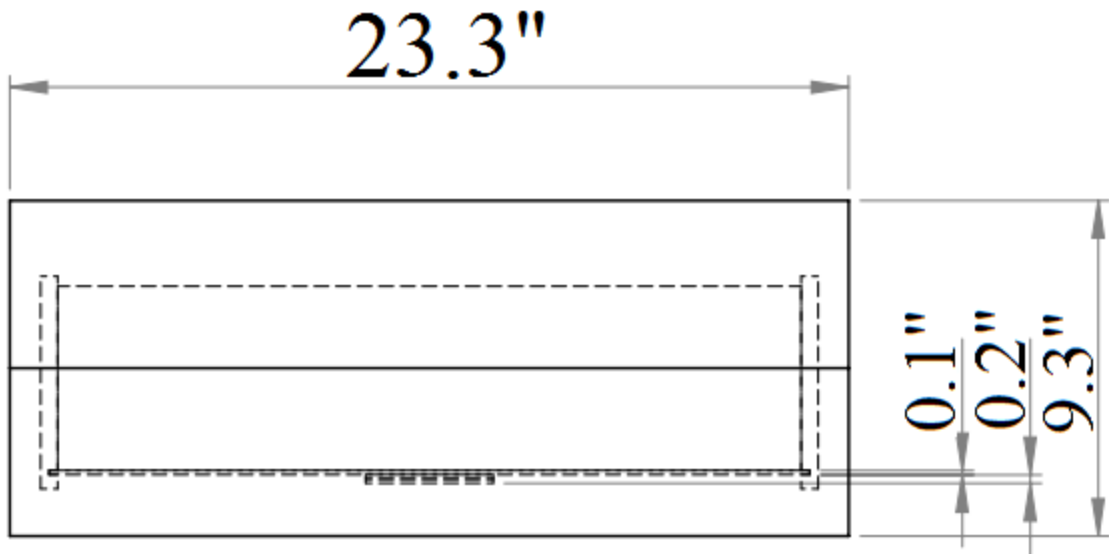

Dresser & Mirror

8.3"

Front View

9.5"

Side View

Dresser Drawer

Top View

Dresser Drawer

Front View

Side View

Dresser & Mirror Assembly Instructions

Dresser

Mirror frame

Mirror supports (pre-assembled with truss head screw M4x32mm)

①

Hold down and place mirror frame on dressing table and align at the back of dresser.