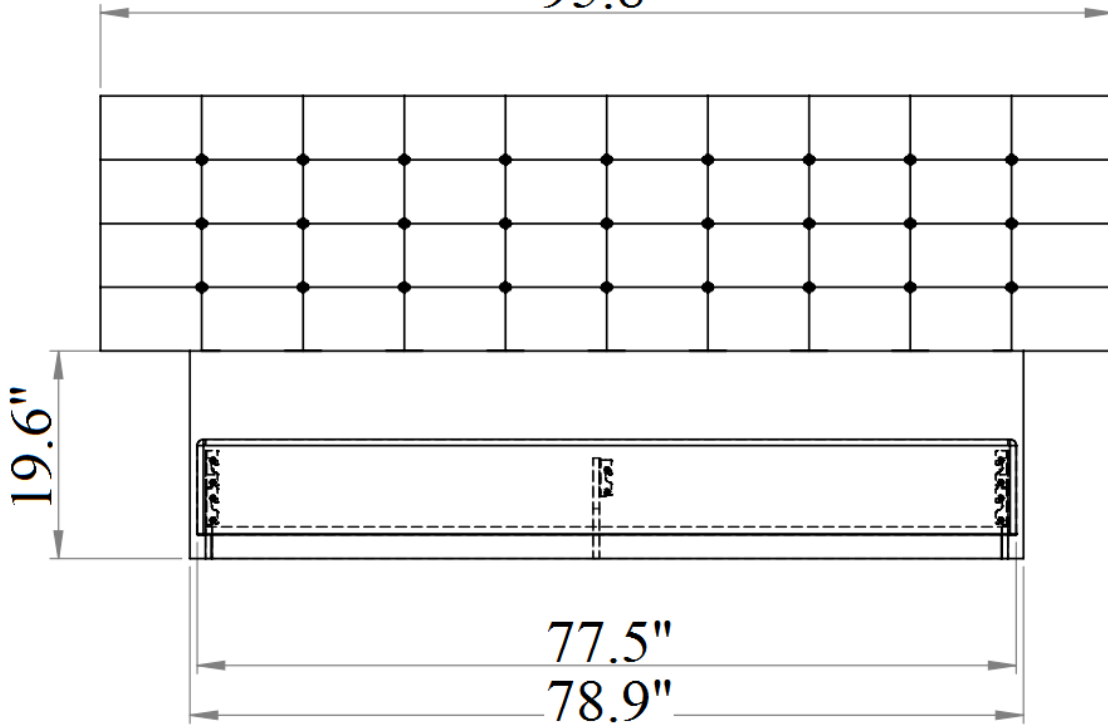

Detailed Dimensions

Upholstered Platform Bed

Queen Bed

Front View

Side View

King Bed

95.8"

Front View

3.7"

Side View

Back View

Chest

Chest

Front View

Side View

Chest Drawer

Top View

Chest Drawer

Front View

Side View

**Side table
(Left side)**

**Side table
(Right side)**

Side View

Front View

Dresser & Mirror

8.3"

Front View

9.5"

Side View

Dresser Drawer

Top View

Dresser Drawer