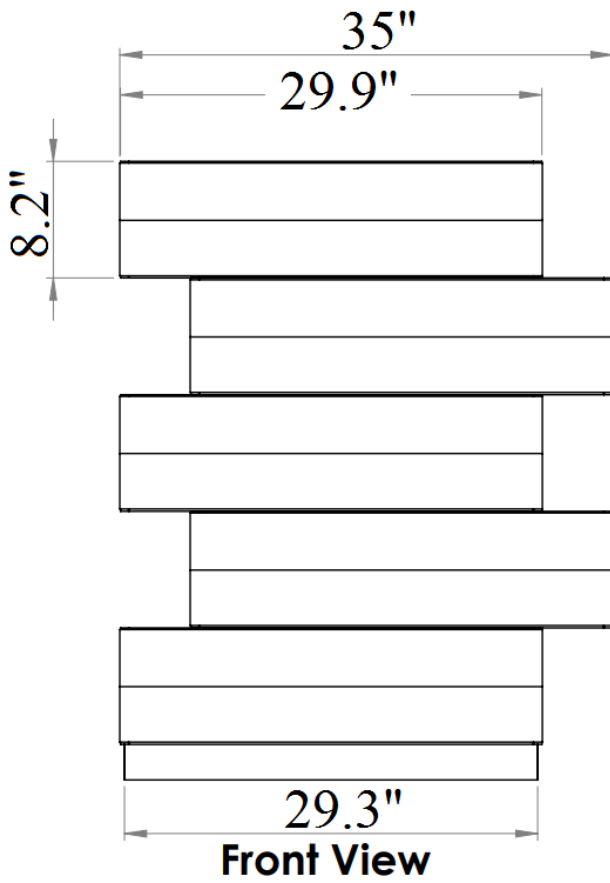

Detailed Dimensions

Upholstered Platform Bed

Queen Bed

Front View

Side View

King Bed

95.8"

Front View

3.7"

Side View

Back View

Chest

Chest

Front View

Side View

Chest Drawer

Top View

Chest Drawer

Front View

Side View

**Side table
(Left side)**

**Side table
(Right side)**

Side View

Front View

Dresser & Mirror

8.3"

Front View

9.5"

Side View

Dresser Drawer

Top View

Dresser Drawer