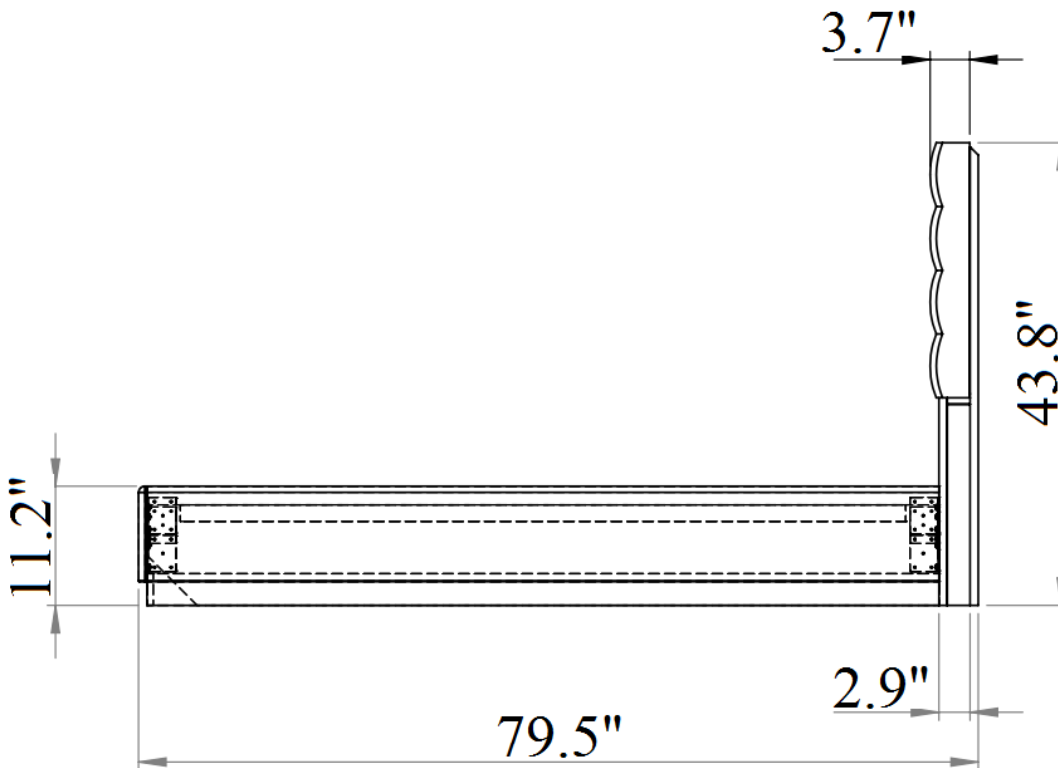

Detailed Dimensions

Upholstered Platform Bed

Queen Bed

Front View

Side View

King Bed

95.8"

Front View

3.7"

Side View

Back View

Chest

Chest

Front View

Side View

Chest Drawer

Top View

Chest Drawer

Front View

Side View

**Side table
(Left side)**

**Side table
(Right side)**

Side View

Front View

Dresser & Mirror

8.3"

Front View

9.5"

Side View

Dresser Drawer

Top View

Dresser Drawer