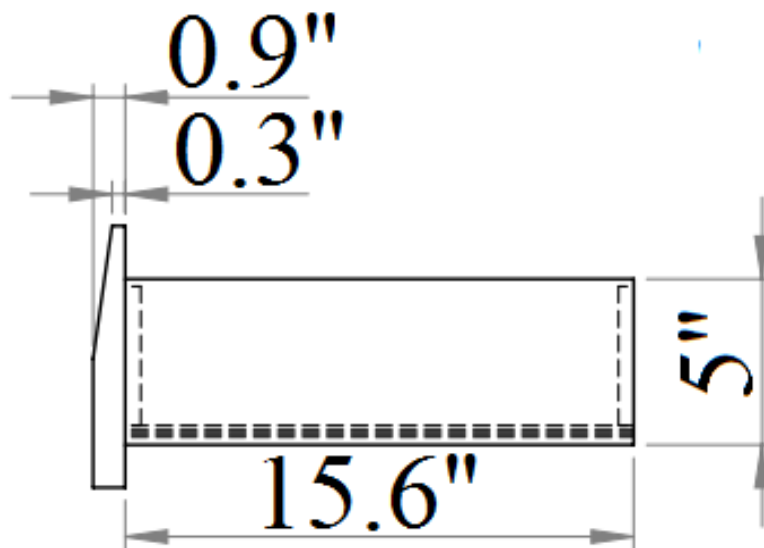

Detailed Dimensions

Upholstered Platform Bed

Queen Bed

Front View

Side View

King Bed

95.8"

Front View

3.7"

Side View

Back View

Chest

Chest

Front View

Side View

Chest Drawer

Top View

Chest Drawer

Front View

Side View

**Side table
(Left side)**

**Side table
(Right side)**

Side View

Front View

Dresser & Mirror

8.3"

Front View

9.5"

Side View

Dresser Drawer

Top View

Dresser Drawer