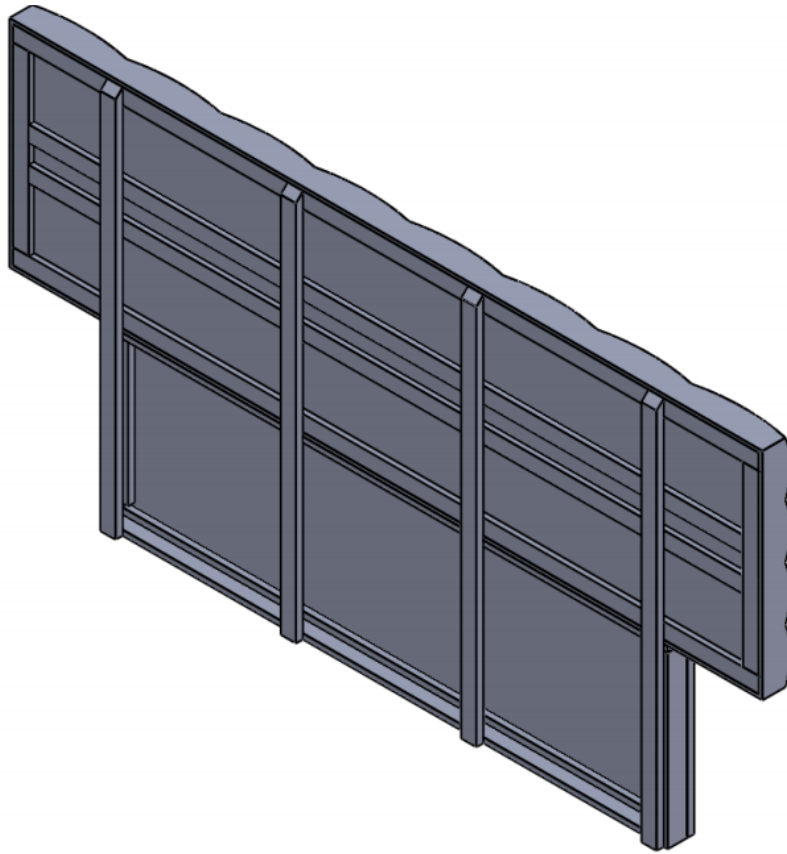

Upholstered Platform Bed

We offer a fresh aim and outlook of the modern bedroom. Uniquely designed case goods, this Black lacquered finish set will enhance the look of bedrooms of different sizes and colors. The white leatherette headboard provides elegance as well as a classic look to the bedroom set. Our case goods are equipped with full extension glides

Detailed Dimensions

Upholstered Platform Bed

Queen Bed

Front View

Side View

King Bed

95.8"

Front View

3.7"

Side View

Back View

Chest

Chest

Front View

Side View

Chest Drawer

Top View

Chest Drawer

Front View

Side View

**Side table
(Left side)**

**Side table
(Right side)**

Side View

Front View