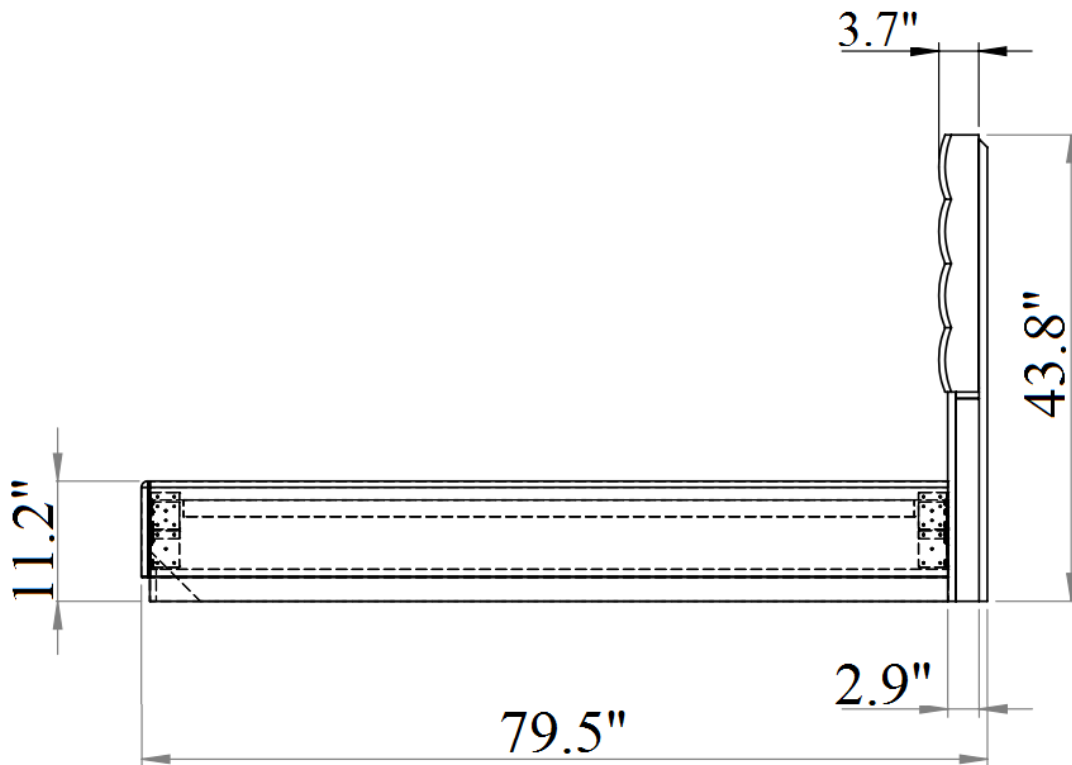

Detailed Dimensions

Upholstered Platform Bed

Queen Bed

Front View

Side View

King Bed

95.8"

Front View

3.7"

Side View

Back View

Chest

Chest

Front View

Side View

Chest Drawer

Top View

Chest Drawer

Front View

Side View

**Side table
(Left side)**

**Side table
(Right side)**

Side View

Front View

Dresser & Mirror

8.3"

Front View

9.5"

Side View

Dresser Drawer

Top View

Dresser Drawer