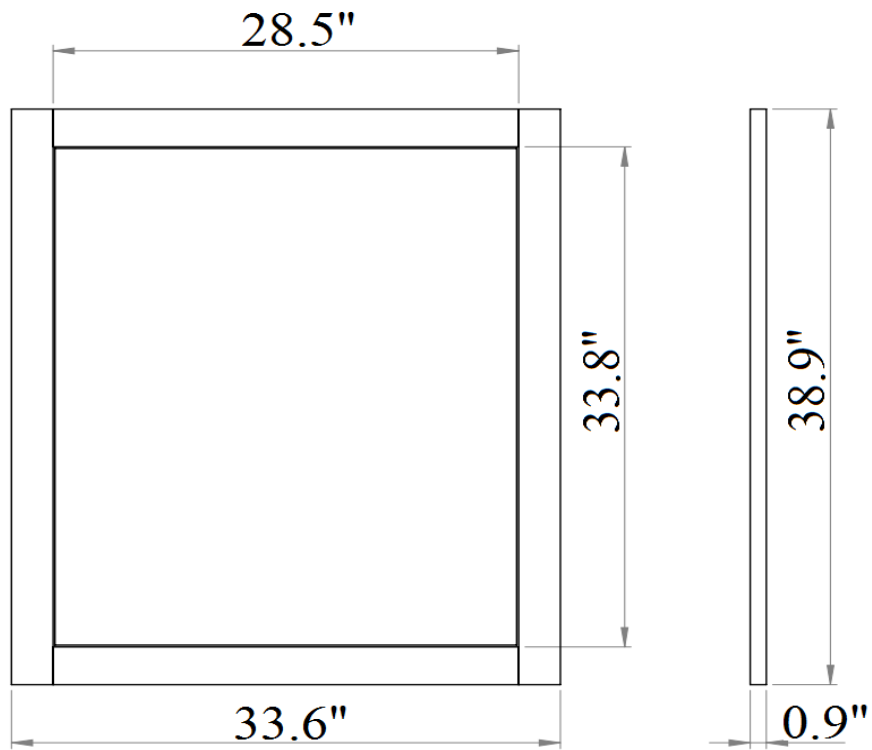

Dresser & Mirror

Front View

Side View