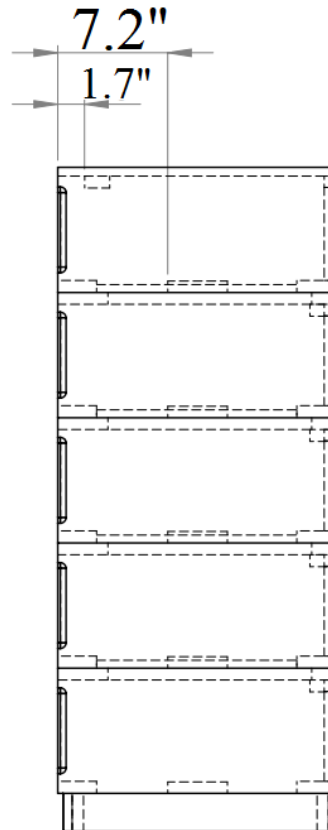

Detailed Dimensions

Upholstered Platform Bed

Queen Bed

Front View

Side View

King Bed

95.8"

Front View

3.7"

Side View

Back View

Chest

Chest

Front View

Side View

Chest Drawer

Top View

Chest Drawer

Front View

Side View

**Side table
(Left side)**

**Side table
(Right side)**

Side View

Front View

Dresser & Mirror

8.3"

Front View

9.5"

Side View

Dresser Drawer

Top View

Dresser Drawer