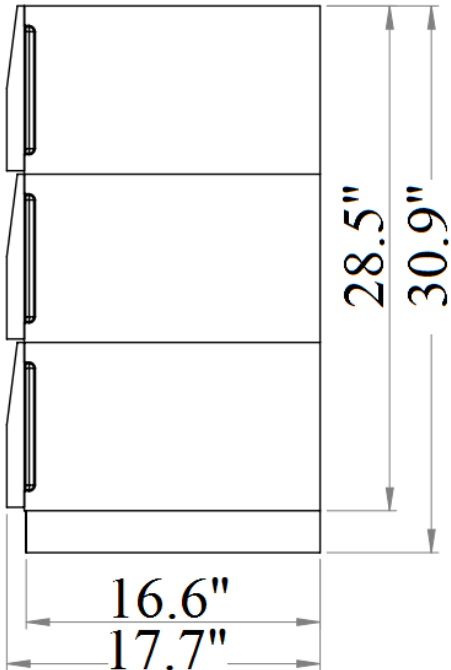

3.7"

Side View

Back View

Chest

Chest

Front View

Side View

Chest Drawer

Night Stand Drawer

Drawer 1

**Top View
(Drawer 1)**

**Front View
(Drawer 1)**

Night Stand Drawer

Drawer 2

**Top View
(Drawer 2)**

**Front View
(Drawer 2)**

Night Stand Drawer

Side View

Dresser & Mirror

Front View

Side View

Dresser & Mirror

Front View

Side View

Dresser & Mirror

8.3"

Front View

9.5"

Side View

Dresser Drawer

Top View

Dresser Drawer