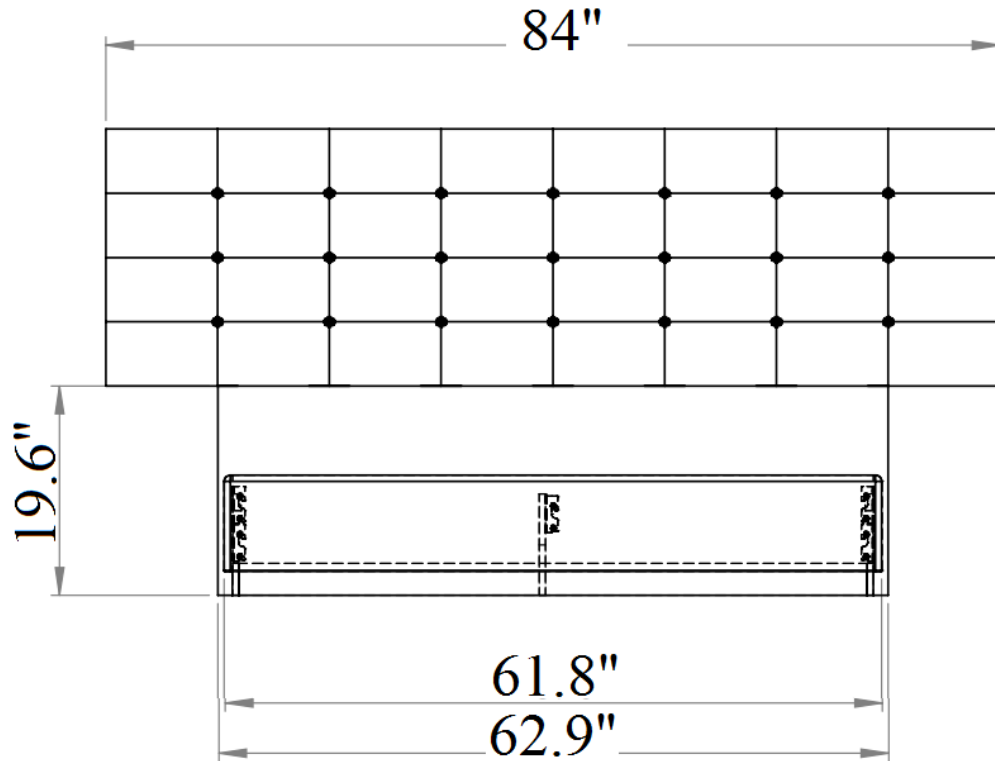

Detailed Dimensions

Upholstered Platform Bed

Queen Bed

Front View

Side View

King Bed

95.8"

Front View

3.7"

Side View

Back View

Chest

Chest

Front View

Side View

Chest Drawer

Dresser & Mirror

8.3"

Front View

9.5"

Side View

Dresser Drawer

Top View

Dresser Drawer