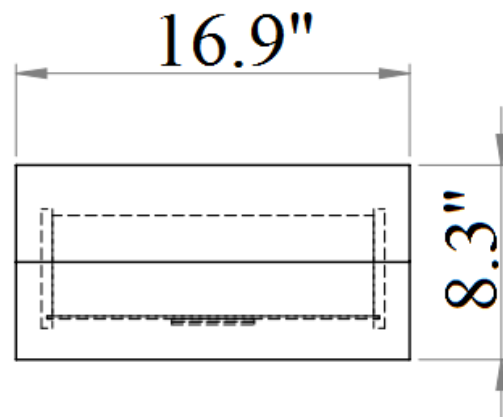

**Front View
(Drawer 1)**