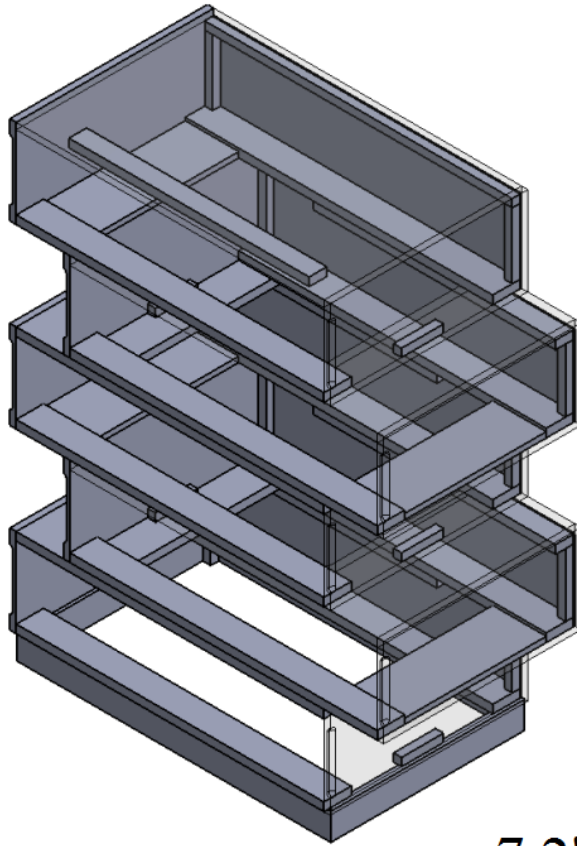

Detailed Dimensions

Upholstered Platform Bed

Queen Bed

Front View

Side View

King Bed

95.8"

Front View

3.7"

Side View

Back View

Chest

Chest

Front View

Side View

Chest Drawer

Top View

Chest Drawer

Front View

Side View

**Side table
(Left side)**

**Side table
(Right side)**

Side View

Front View

Dresser & Mirror

8.3"

Front View

9.5"

Side View

Dresser Drawer

Top View

Dresser Drawer