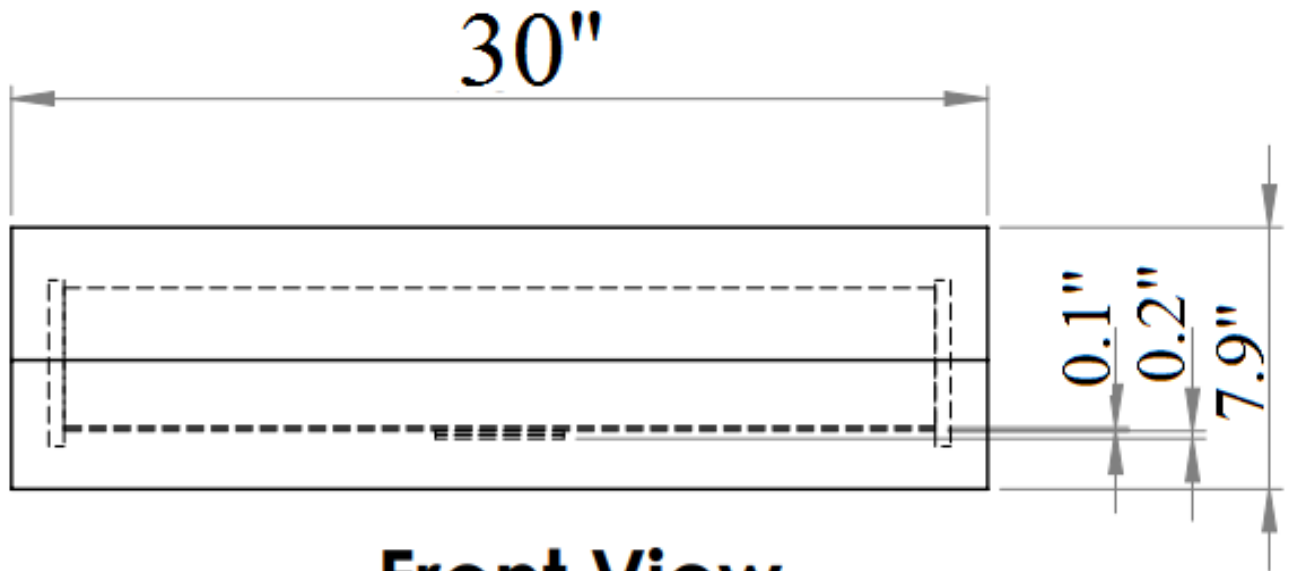

Detailed Dimensions

Upholstered Platform Bed

Queen Bed

Front View

Side View

King Bed

95.8"

Front View

3.7"

Side View

Back View

Chest

Chest

Front View

Side View

Chest Drawer

Top View

Chest Drawer

Front View

Side View

**Side table
(Left side)**

**Side table
(Right side)**

Side View

Front View

Dresser & Mirror

8.3"

Front View

9.5"

Side View

Dresser Drawer

Top View

Dresser Drawer