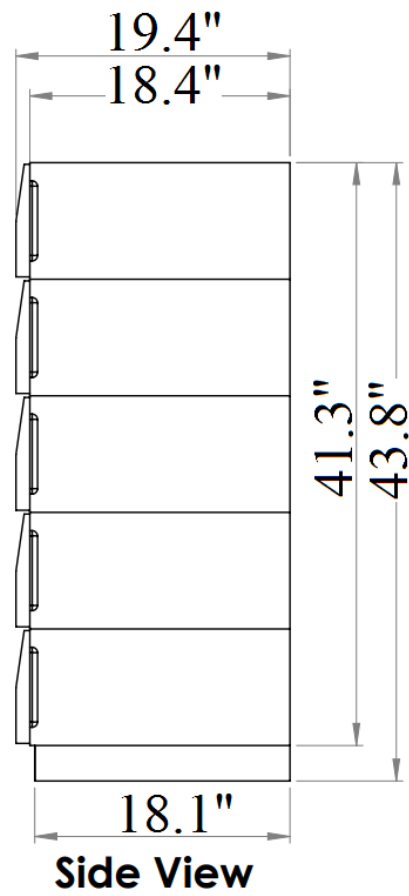

Detailed Dimensions

Upholstered Platform Bed

Queen Bed

Front View

Side View

King Bed

95.8"

Front View

3.7"

Side View

Back View

Chest

Chest

Front View

Side View

Chest Drawer

Top View

Chest Drawer

Front View

Side View

**Side table
(Left side)**

**Side table
(Right side)**

Side View

Front View

Dresser & Mirror

8.3"

Front View

9.5"

Side View

Dresser Drawer

Top View

Dresser Drawer