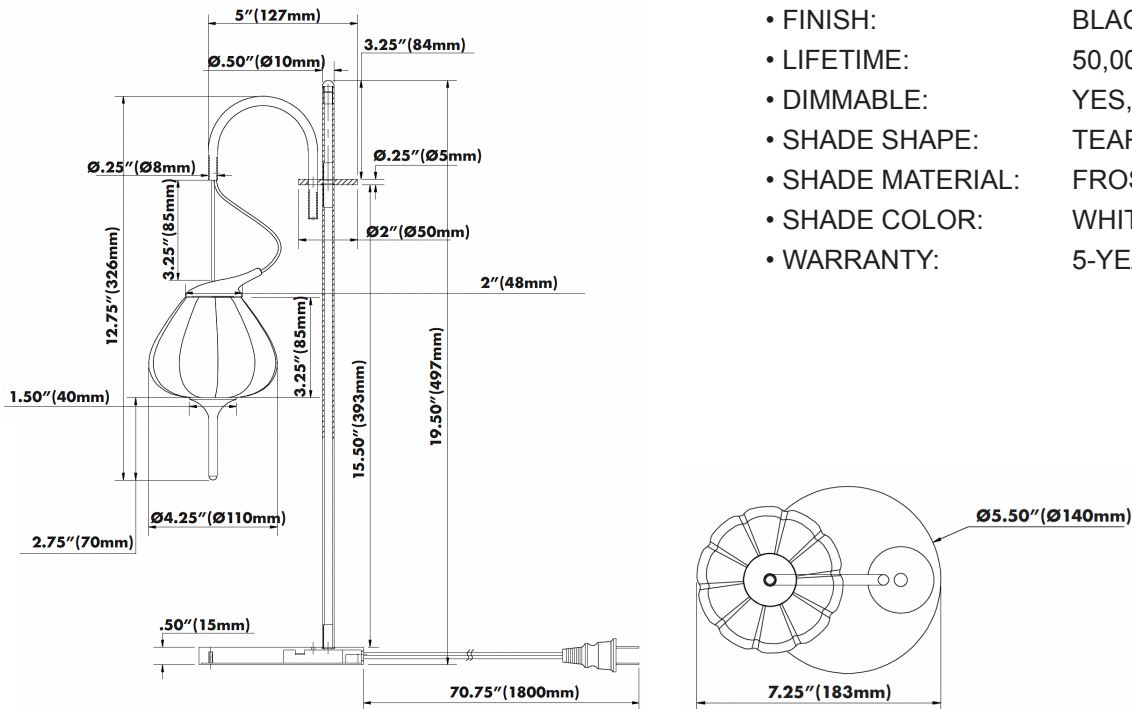

PROJECT:

TYPE:

CATALOG#:

DATE:

DESCRIPTION

The VONN Artisan Lecce VAT6221BL is a modern 20" table lamp featuring a black aluminum frame and a teardrop-shaped frosted glass shade. It offers ambient lighting with a soft white 3000K color temperature and 241 lumens of brightness. The lamp includes a four-way touch base dimmer for adjustable brightness levels and operates on standard 120V line voltage. ETL listed for dry locations, it is suitable for various interior settings.

FEATURES

- LUMENS: 241LM
- WATTS: 5W
- VOLTAGE: 120V
- CRI: 90
- CCT: 3000K
- IP RATED: DRY LOCATION
- MATERIAL: ALUMINUM / GLASS/ IRON
- FINISH: BLACK
- LIFETIME: 50,000 HOURS
- DIMMABLE: YES, 4-WAY TOUCH BASE
- SHADE SHAPE: TEAR DROP
- SHADE MATERIAL: FROSTED GLASS
- SHADE COLOR: WHITE
- WARRANTY: 5-YEAR LIMITED

DIMENSIONS

Theoretical Lumens: XXX LM (subject to change)

Theoretical Wattage: XXX W (subject to change)

***Please note lumens and wattage are subject to change and will be determined post production of the first articles.