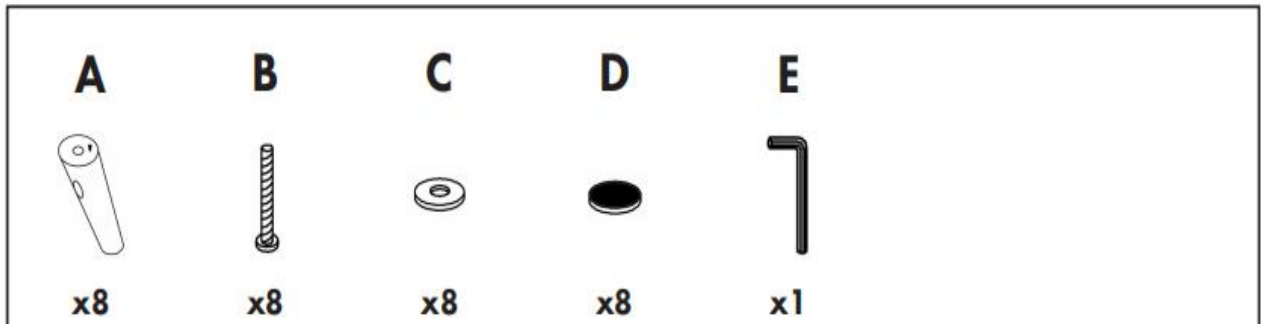

Please note that this product must be assembled on a clean surface

Sofa feet screw spacer Non-slip mat screwdriver