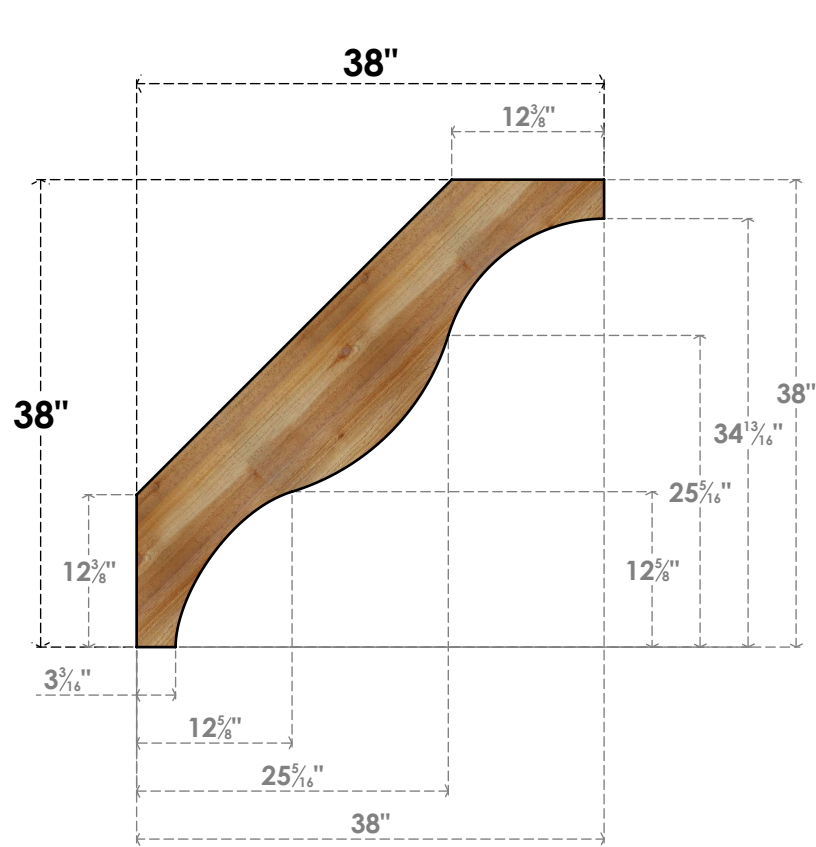

BRC06X38X38FST00RWR

6"W X 38"D X 38"H FUNSTON ROUGH SAWN BRACE, WESTERN RED CEDAR

SIDE

FRONT

EKENA MILLWORK
 2300 WEST MAIN ST.
 CLARKSVILLE, TX 75426
 TOLL FREE: 866-607-0453
 WWW.EKENAMILLWORK.COM

NOTES

1. INSTALLATION TO BE COMPLETED IN ACCORDANCE WITH MANUFACTURER'S SPECIFICATIONS.
2. DRAWING MAY NOT BE TO SCALE
3. THIS DRAWING IS INTENDED FOR DESIGN AND PLANNING PURPOSES ONLY.
4. ALL INFORMATION CONTAINED HEREIN WAS CURRENT AT THE TIME OF DEVELOPMENT BUT MUST BE REVIEWED AND APPROVED BY THE PRODUCT MANUFACTURER TO BE CONSIDERED ACCURATE.
5. PRODUCTS ARE NOT KILN DRIED. THIS ITEM IS UNIQUE AND WILL CONTAIN THE NATURAL VARIATIONS THAT THE WOOD SPECIES OFFERS. THIS MAY RESULT IN VARIATIONS UP TO 1/4"