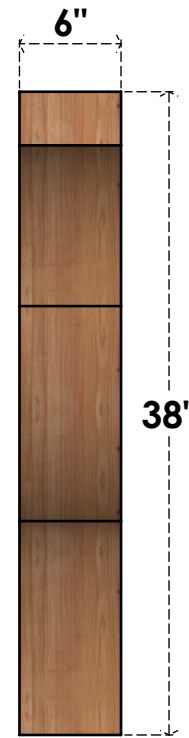

BRC06X38X38FST00RWR

6"W X 38"D X 38"H FUNSTON ROUGH SAWN BRACE, WESTERN RED CEDAR

SIDE

FRONT

EKENA MILLWORK
 2300 WEST MAIN ST.
 CLARKSVILLE, TX 75426
 TOLL FREE: 866-607-0453
 WWW.EKENAMILLWORK.COM

NOTES

1. INSTALLATION TO BE COMPLETED IN ACCORDANCE WITH MANUFACTURER'S SPECIFICATIONS.
2. DRAWING MAY NOT BE TO SCALE
3. THIS DRAWING IS INTENDED FOR DESIGN AND PLANNING PURPOSES ONLY.
4. ALL INFORMATION CONTAINED HEREIN WAS CURRENT AT THE TIME OF DEVELOPMENT BUT MUST BE REVIEWED AND APPROVED BY THE PRODUCT MANUFACTURER TO BE CONSIDERED ACCURATE.
5. PRODUCTS ARE NOT KILN DRIED. THIS ITEM IS UNIQUE AND WILL CONTAIN THE NATURAL VARIATIONS THAT THE WOOD SPECIES OFFERS. THIS MAY RESULT IN VARIATIONS UP TO 1/4"