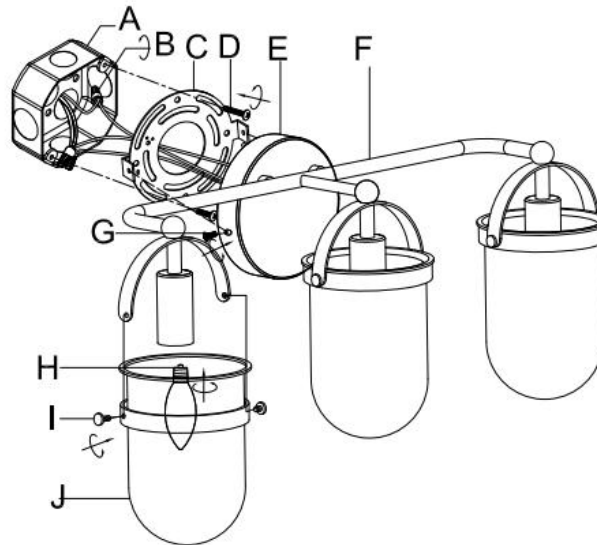

Assembly & Installation Instructions

Warning: If any special control devices are used with this fixture, follow the instructions carefully to assure full compliance with N.E.C. requirements. If there are any questions, contact a qualified electric contractor.

Warning: California Residents Proposition 65
This product contains lead, a chemical known to the state of California to cause cancer and birth defects or other reproductive harm. Do not place the product in your mouth. Wash your hands after handling this product.

Caution: It is highly recommended to get an electrician to install this light. Please make sure to turn the electricity off at the main circuit breaker before beginning installation. All glass is fragile. Use care when handling glass component(s) and/or lamp(s)