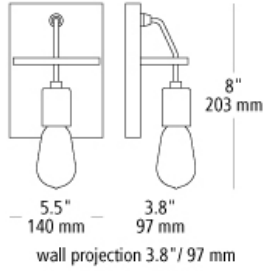

## Wall

### DESCRIPTION

This wall fixture marries industrial and modern all at once. With exposed hanging bulbs and facilitating unadorned lines this Bath bar is sure to make a bold statement in any bathroom space. . Completing the modern yet industrial look is a sleek Black finish accentuated by contemporary Aged Brass colored sockets. This unique bath bar is available in a 3-Light and 5-Light and is one of three in this wall family, simply search this Wall to find its closest relatives. This wall light is compatible with any Medium Base lamp allowing for seamless lamp replacement. Available with or without lamp. E26 medium base socket 60w max. LED version includes (1) 3.5 watt 350 delivered lumens 90CRI 2700K LED ST19. Dimmable with a low-voltage electronic dimmer . 120v. ADA compliant.

### WEIGHT

1-1.5lb / 0.45-0.68kg ±

Wall

Wall