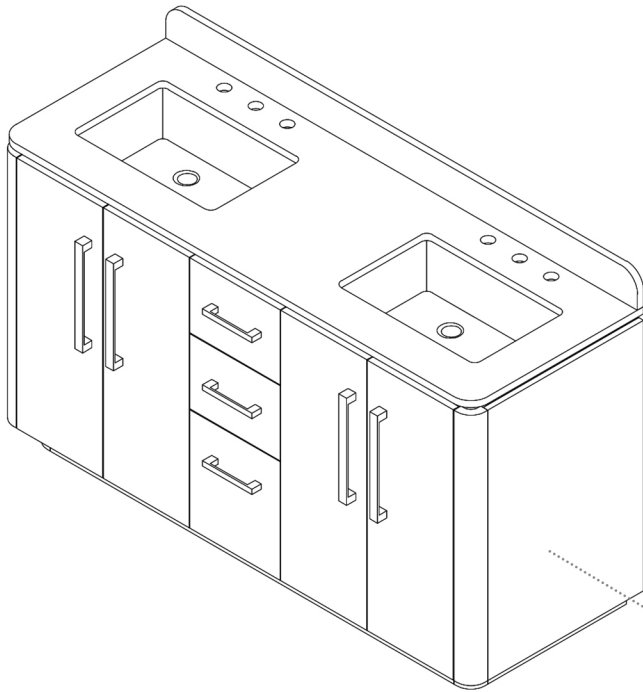

ALTAIR

FASHION BATHROOM LIFE

Altair Design, Inc.

Serene

60"W x 22"D
Bathroom Vanity

60"W×22"D×34"H inches

INSTALLATION SPECIFICATION

Item#	581060		
Color	Nature Brown		
Overall Dimension	60 in W x 22 in D x 34 in H		
Vanity Material	Solid spruce wood, and long-lasting plywood		
Countertop Material	Engineered Stone - Grain White		
Hardware Finish	Zinc Alloy - Matte Black	Shape	Rectangular
Number of Door(s)	4 soft-closing doors	Number of Drawer(s)	3 soft-closing drawers
Top Thickness	0.8 inch	Installation Type	Freestanding
Assembly Required	Yes	Backsplash Height	4 inch
Faucet Hole Spacing(in.)	8 inch widespread	Sink	Double Undermount Sink

All measurements are approximate. Measurements may vary +/-1/2".

Note : Does not include faucet, sidesplash, back panel, drain assembly, sidesplash, or P-trap.