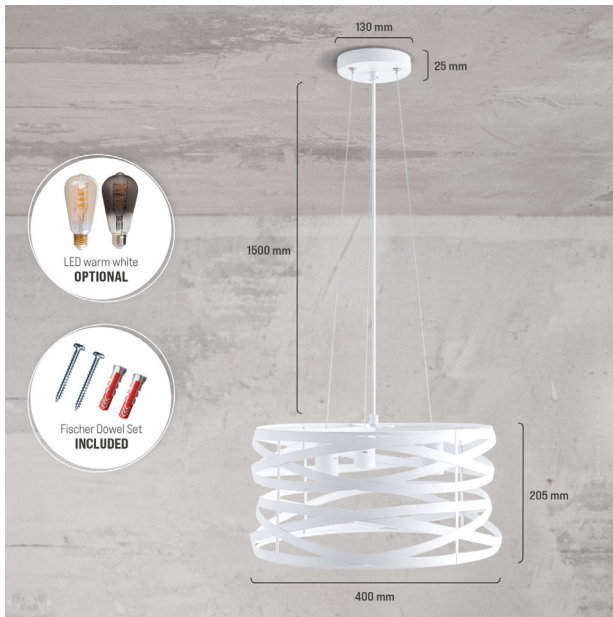

Pendant Lamp | 3x E27

Operating and Electrical

Input voltage	220-240 V
Input frequency	50/60 Hz
Socket type	E27
Socket quantity	3
Wattage limitation	max. 40 W
Ambient temperature	max. 40 °C

Installation

Intended installation location	ceiling
Suitable wire gauge	0,75 mm ² - 2,5 mm ²
Stripping length	9 mm

Mechanical and Housing

Color	black
	white
Material	steel
Weight	1,850 kg

Accessories

Installation material	2x fischer DUOPOWER 6x30 2x PZ2 screw 4,5x40
-----------------------	---